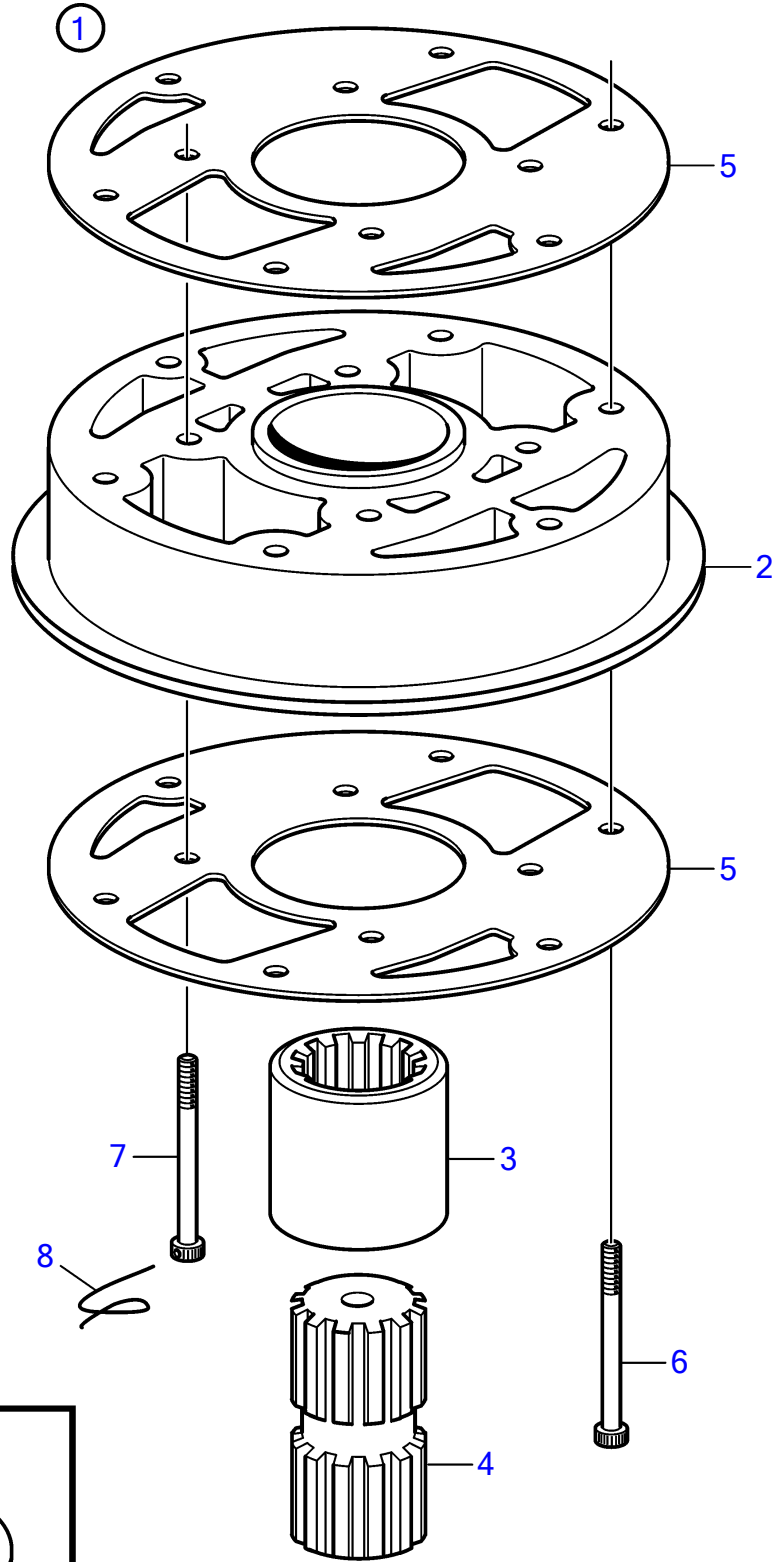

MD2010B, MD2020B, MD2030B, MD2040B

MD2010B, MD2020B, MD2030B, MD2040B

REF	PART NO.	QTY	DESCRIPTION	NOTES
1	854173	1	Extension kit	L=51mm repl by 3858780
	3858780	1	Extension kit	L=51mm
2		1	• Extension bar	
3	852442	1	• Splined sleeve	For 854172, 854173
	875183	1	Splined sleeve	For 3858780, 3858781
4	852443	1	• Extension shaft	
5	3856834	2	• Gasket	(853892)
6	967686	4	• Hex. socket screw	L=90mm
	851858	4	• Hex. socket screw	L=90mm
	852688	4	• Hex. socket screw	L=105mm
7	967687	2	• • Hex. socket screw	L=110mm
8	852668	1	• • Locking wire	(852669)
9	948298	X	• • Shim	TH=0.10mm
	948299	X	• • Shim	TH=0.15mm
	948300	X	• • Shim	TH=0.35mm