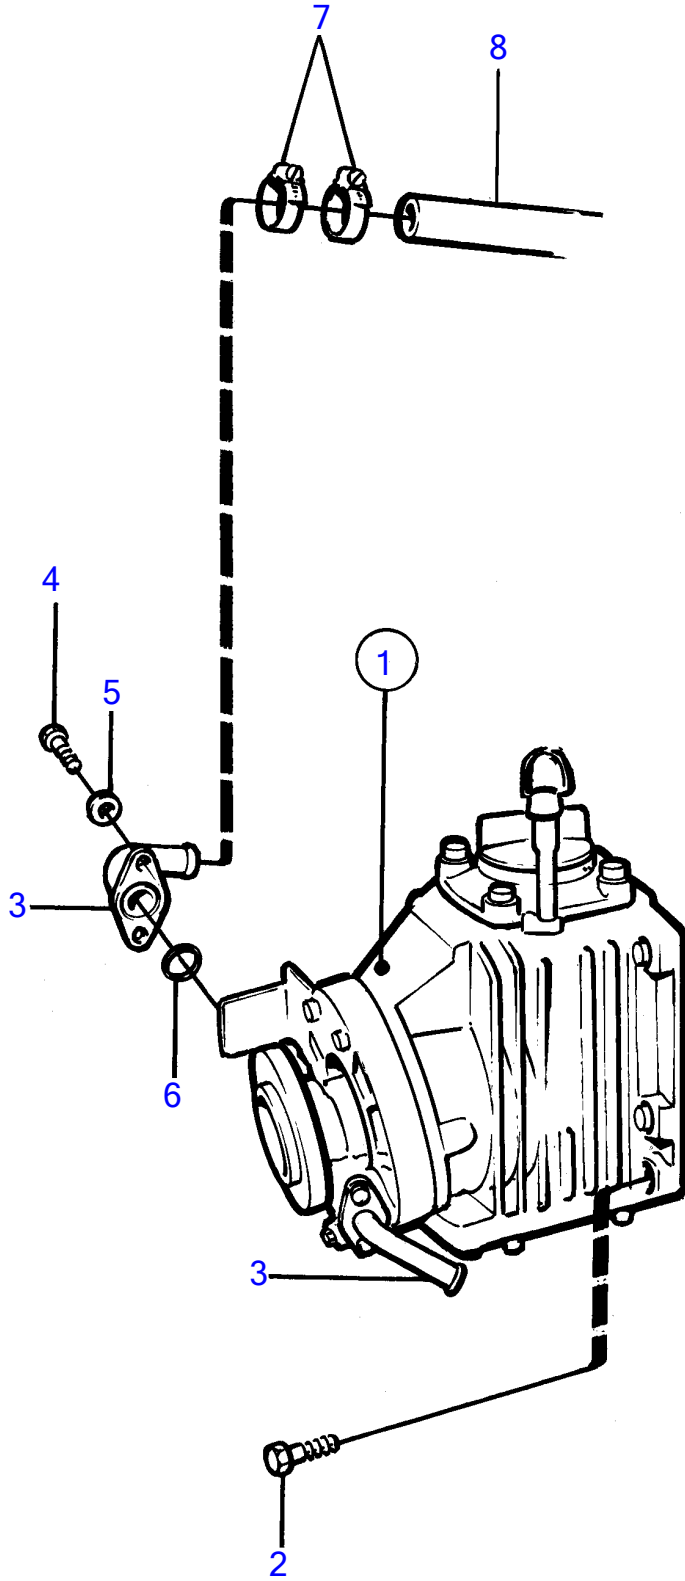

MD2010B, MD2020B, MD2030B, MD2040B

16132

MD2010B, MD2020B, MD2030B, MD2040B

REF	PART NO.	QTY	DESCRIPTION	SEE SEC.	NOTES
1		1	Reversing gear		
			.		
			.	212	
2	965185	6	Flange screw		
3		2	Coolant pipe		Included in complete reverse gear
4		4	Screw		Included in complete reverse gear
5		4	Spring washer		Included in complete reverse gear
6		2	Sealing ring		Included in complete reverse gear
7	961666	2	Hose clamp		
8	943369	X	Rubber hose		Intake-sea water pump.