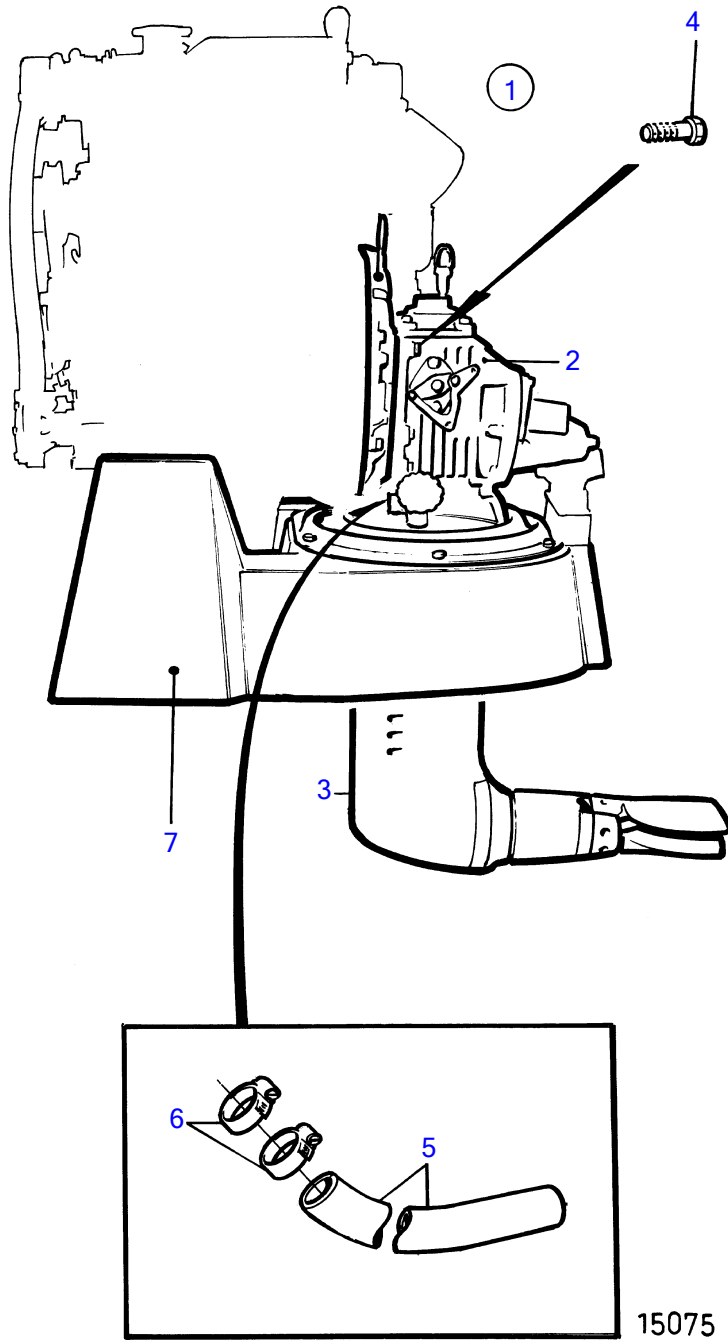

MD2040B

MD2040B

REF	PART NO.	QTY	DESCRIPTION	SEE SEC.	NOTES
1	873076	1	Drive		Repl by 3856828
	3856828	1	Drive unit		Ratio 2.5:1
2		1	Gear		Repl by 3856830
	3856830	1	• Upper gear		
			•	213	
3	873089	1	Gear		Repl by 3856832
	3856832	1	• Gear housing		Ratio 2.5:1
			•	214	
4	965185	6	Flange screw		
5	943369	X	Rubber hose		Intake-sea water pump., L=1150mm
6	961666	2	Hose clamp		
7	3581152	1	Engine bed		(860030)