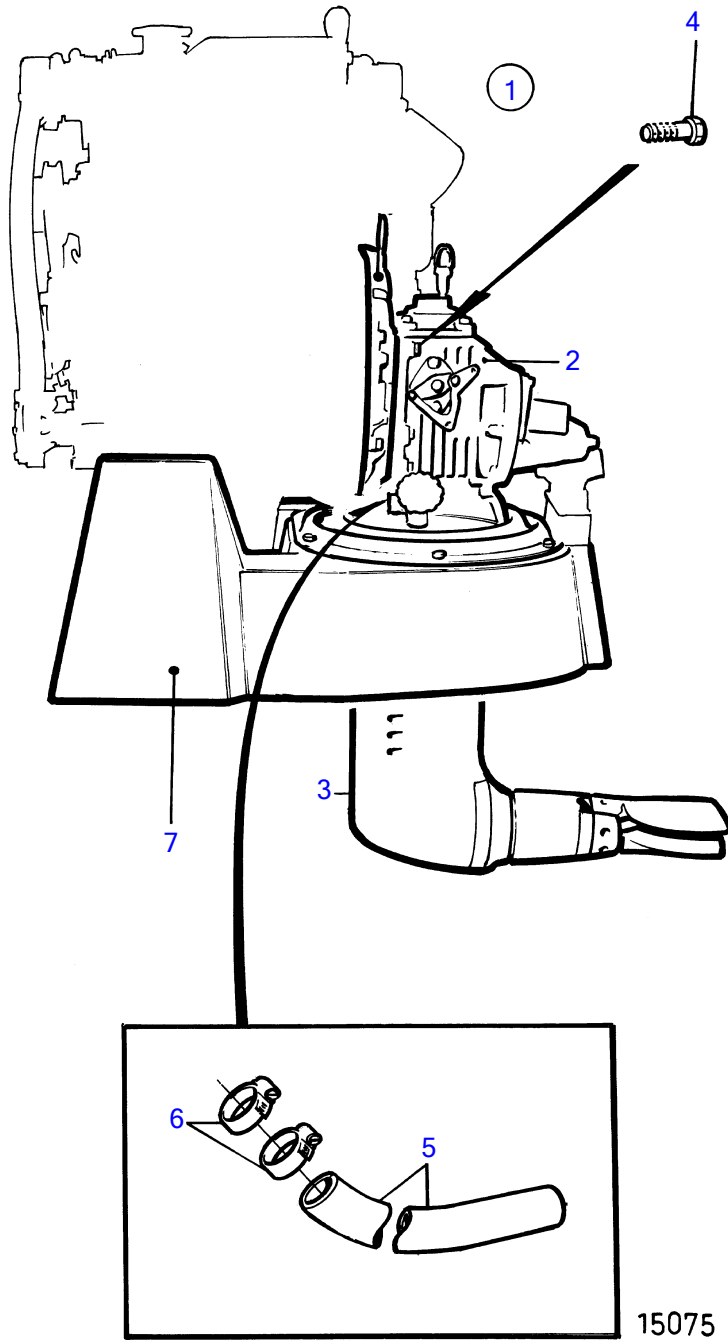

MD2030B

MD2030B

REF	PART NO.	QTY	DESCRIPTION	SEE SEC.	NOTES
1	873076	1	Drive		Repl by 3856828
	3856828	1	Drive unit		Ratio 2.5:1
2		1	Gear		Repl by 3856830
	3856830	1	• Upper gear		
			•	213	
3	873089	1	Gear		Repl by 3856832
	3856832	1	• Gear housing		Ratio 2.5:1
			•	214	
4	965185	6	Flange screw		
5	943369	X	Rubber hose		Intake-sea water pump., L=1000mm
6	961666	2	Hose clamp		
7	861378	1	Engine bed		