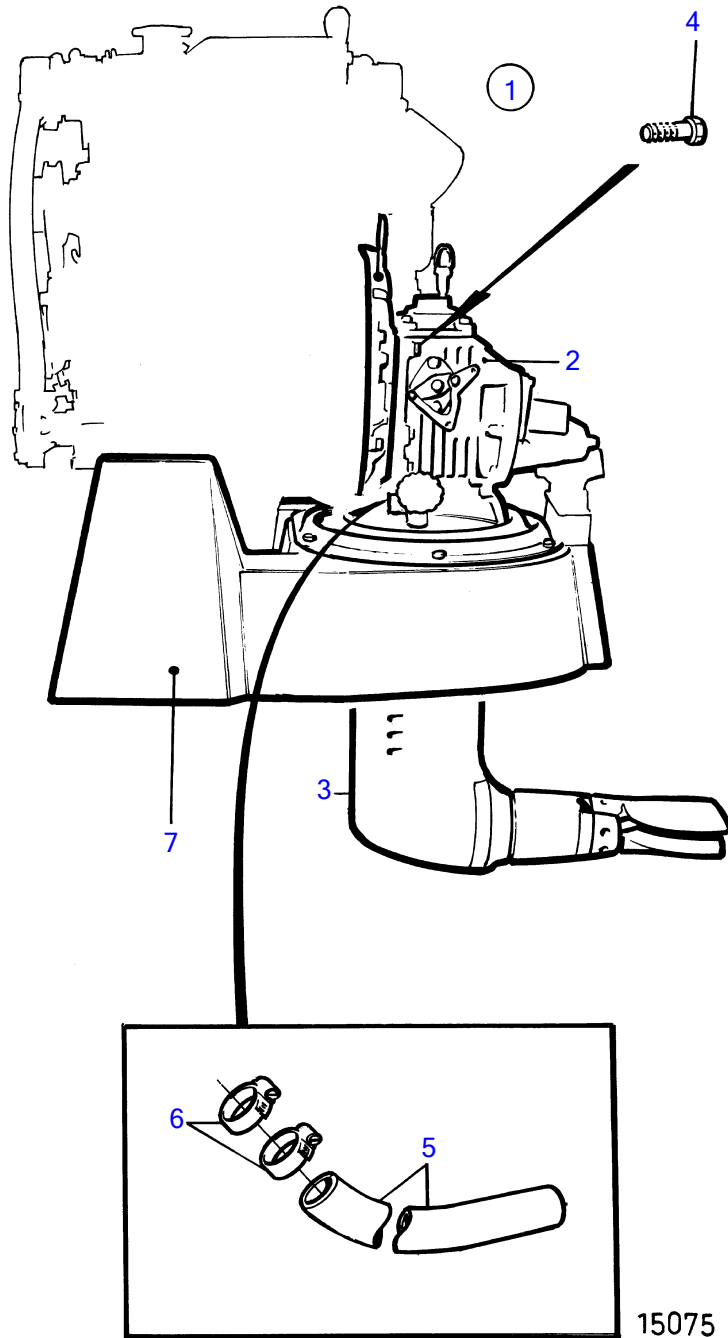

MD2010B, MD2020B

MD2010B, MD2020B

REF	PART NO.	QTY	DESCRIPTION	SEE SEC.	NOTES
1	873076	1	Drive		Repl by 3856828
	3856828	1	Drive unit		Ratio 2.5:1
2		1	Gear		Repl by 3856830
	3856830	1	• Upper gear		
			• •		
			•	213	
3	873089	1	Gear		Repl by 3856832
	3856832	1	• Gear housing		Ratio 2.5:1
			• •		
			•	214	
4	965185	6	Flange screw		
5	943369	X	Rubber hose		Intake-sea water pump., L=1000mm
6	961666	2	Hose clamp		
7	861378	1	Engine bed		