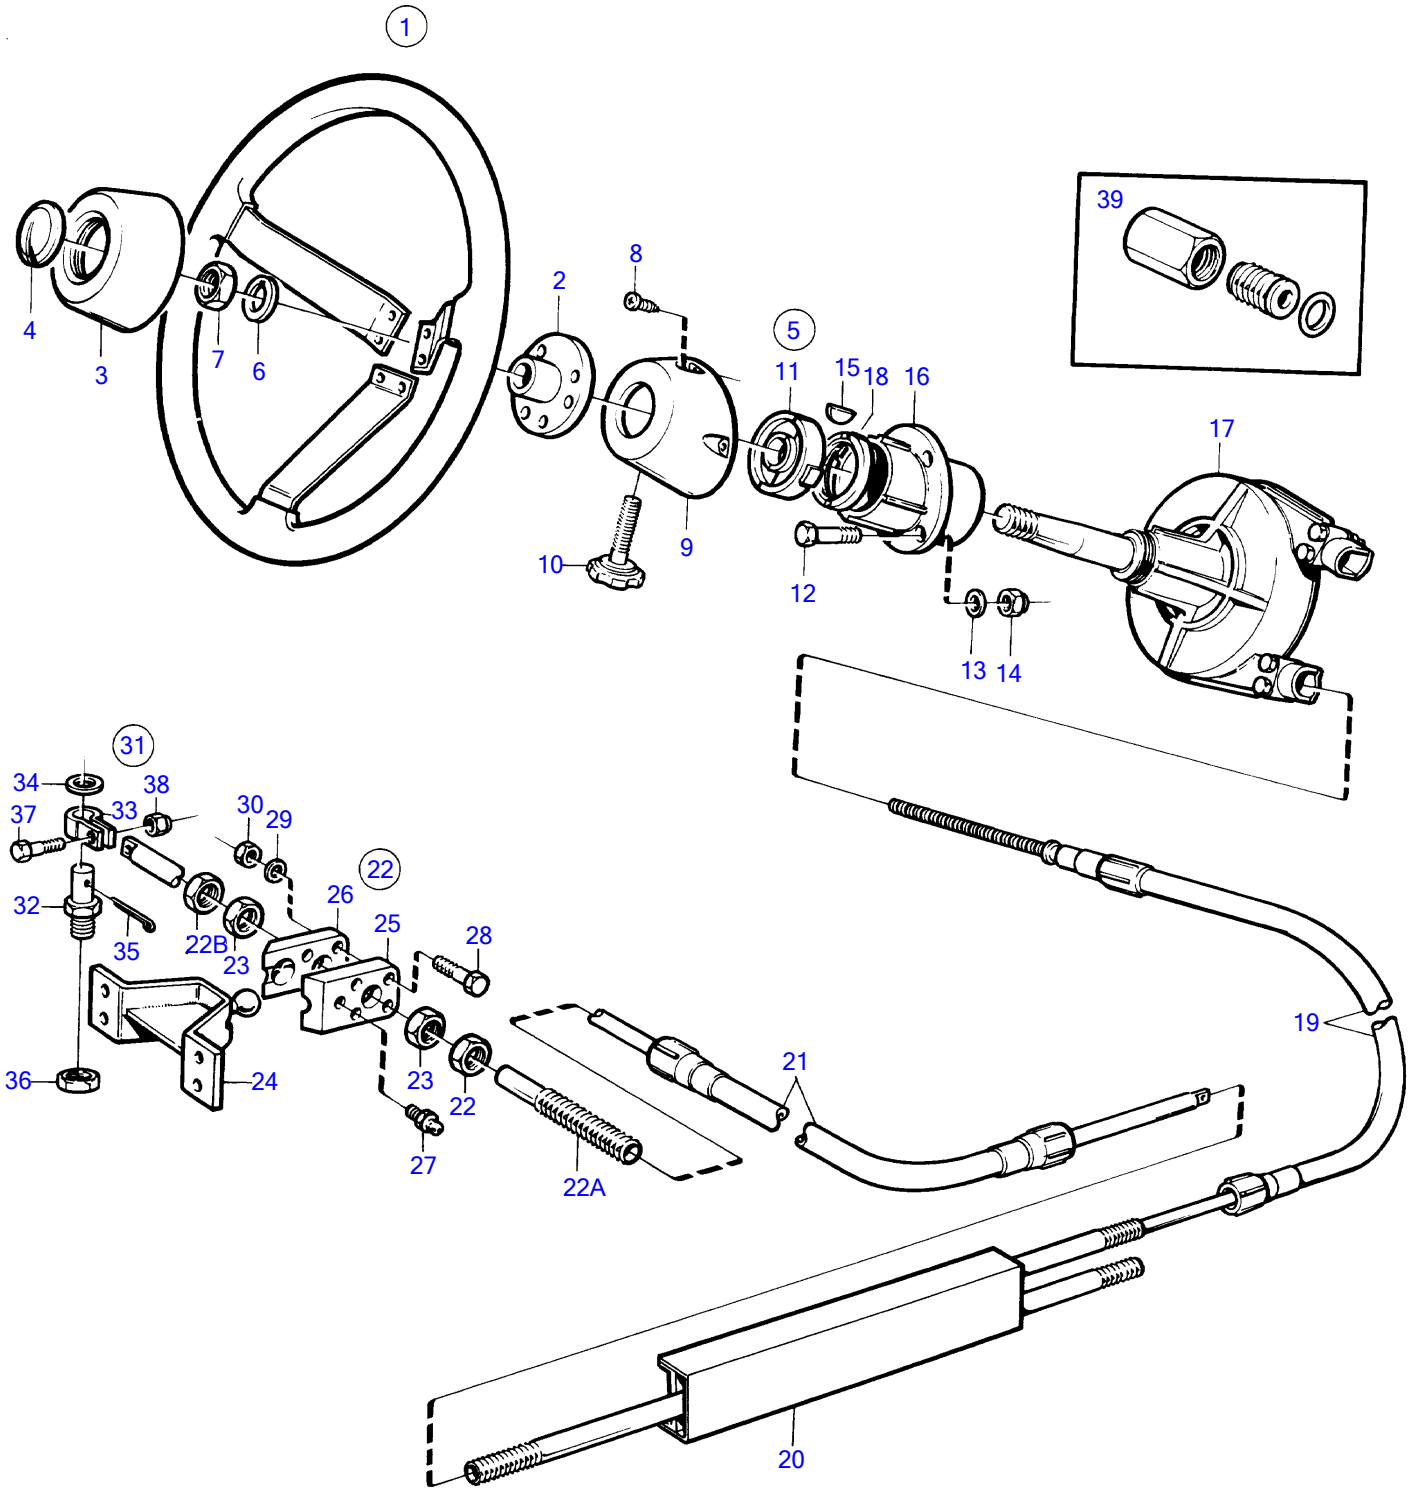

MD2010B, MD2020B, MD2030B, MD2040B

15565