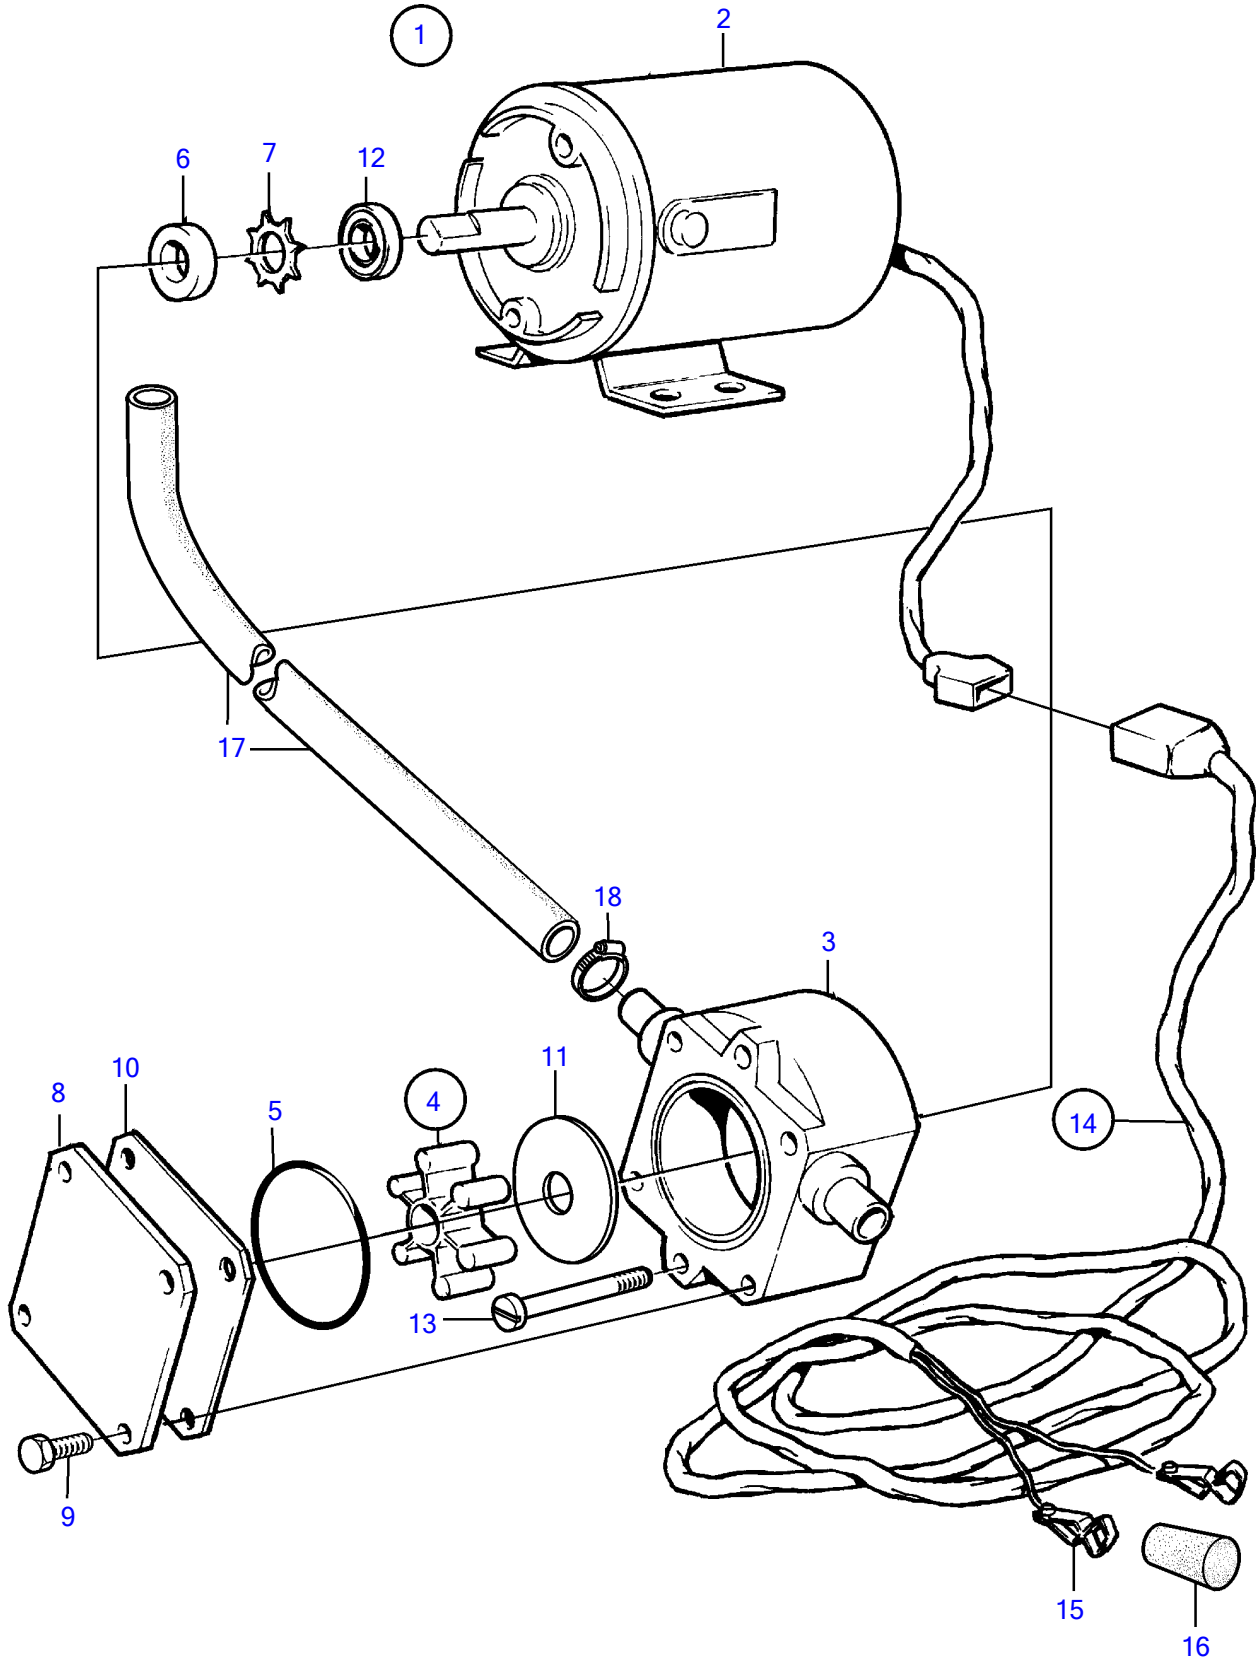

MD2010B, MD2020B, MD2030B, MD2040B

MD2010B, MD2020B, MD2030B, MD2040B

REF	PART NO.	QTY	DESCRIPTION	NOTES
1	843410	1	Oil bilge pump	24V
2	842222	1	• Electrical motor	
3	(844015)	1	• • Pump housing	Obsolete part
4	844022	1	• • Impeller kit	
5		1	• • • O-ring	
6		1	• • • Sealing ring	
7		1	• • • Lock ring	
8	844018	1	• • Cardboard tube	
9	844021	4	• • Screw	
10	844017	1	• • Wear washer	
11	844016	1	• • Wear washer	
12	(844019)	1	• • Deflector ring	Obsolete part
13	969518	2	• • 6 point socket screw	(847464)
14	843113	1	• Cable trunk	
15	844280	2	• • Clip	
16	(844279)	1	• • Isolation	Obsolete part, Black
	(844278)	1	• • Isolation	Obsolete part, Red
17	943707	X	• Hose	
18	943471	3	• Hose clamp	