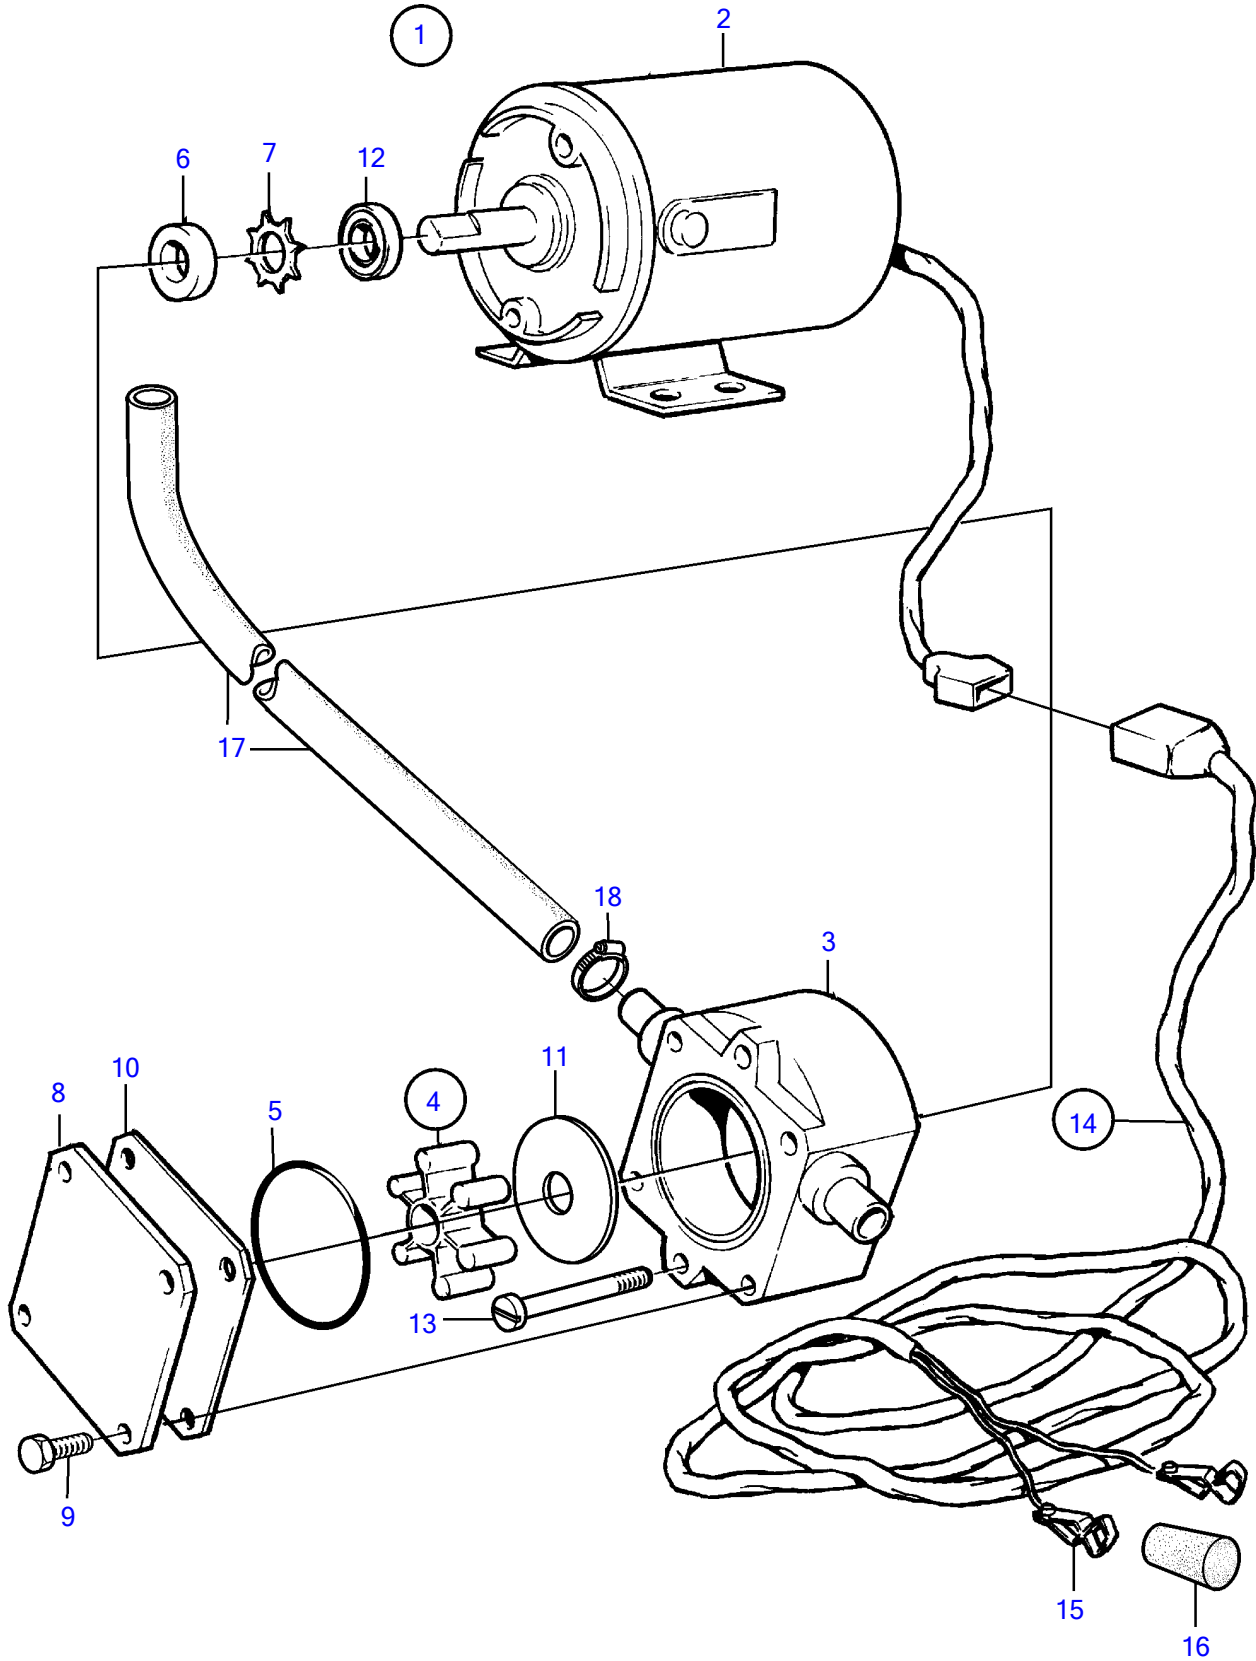

MD2010B, MD2020B, MD2030B, MD2040B

MD2010B, MD2020B, MD2030B, MD2040B

REF	PART NO.	QTY	DESCRIPTION	NOTES
1	843114	1	Oil bilge pump	12V
2	842855	1	• Oil bilge pump	
3	(844015)	1	• • Pump housing	Obsolete part
4	844022	1	• • Impeller kit	
5		1	• • • O-ring	
6		1	• • • Sealing ring	
7		1	• • • Lock ring	
8	844018	1	• • Cardboard tube	
9	844021	4	• • Screw	
10	844017	1	• • Wear washer	
11	844016	1	• • Wear washer	
12	(844019)	1	• • Deflector ring	Obsolete part
13	969518	2	• • 6 point socket screw	(847464)
14	843113	1	• Cable trunk	
15	844280	2	• • Clip	
16	(844279)	1	• • Isolation	Obsolete part, Black
	(844278)	1	• • Isolation	Obsolete part, Red
17	943707	X	• Hose	
18	943471	3	• Hose clamp	