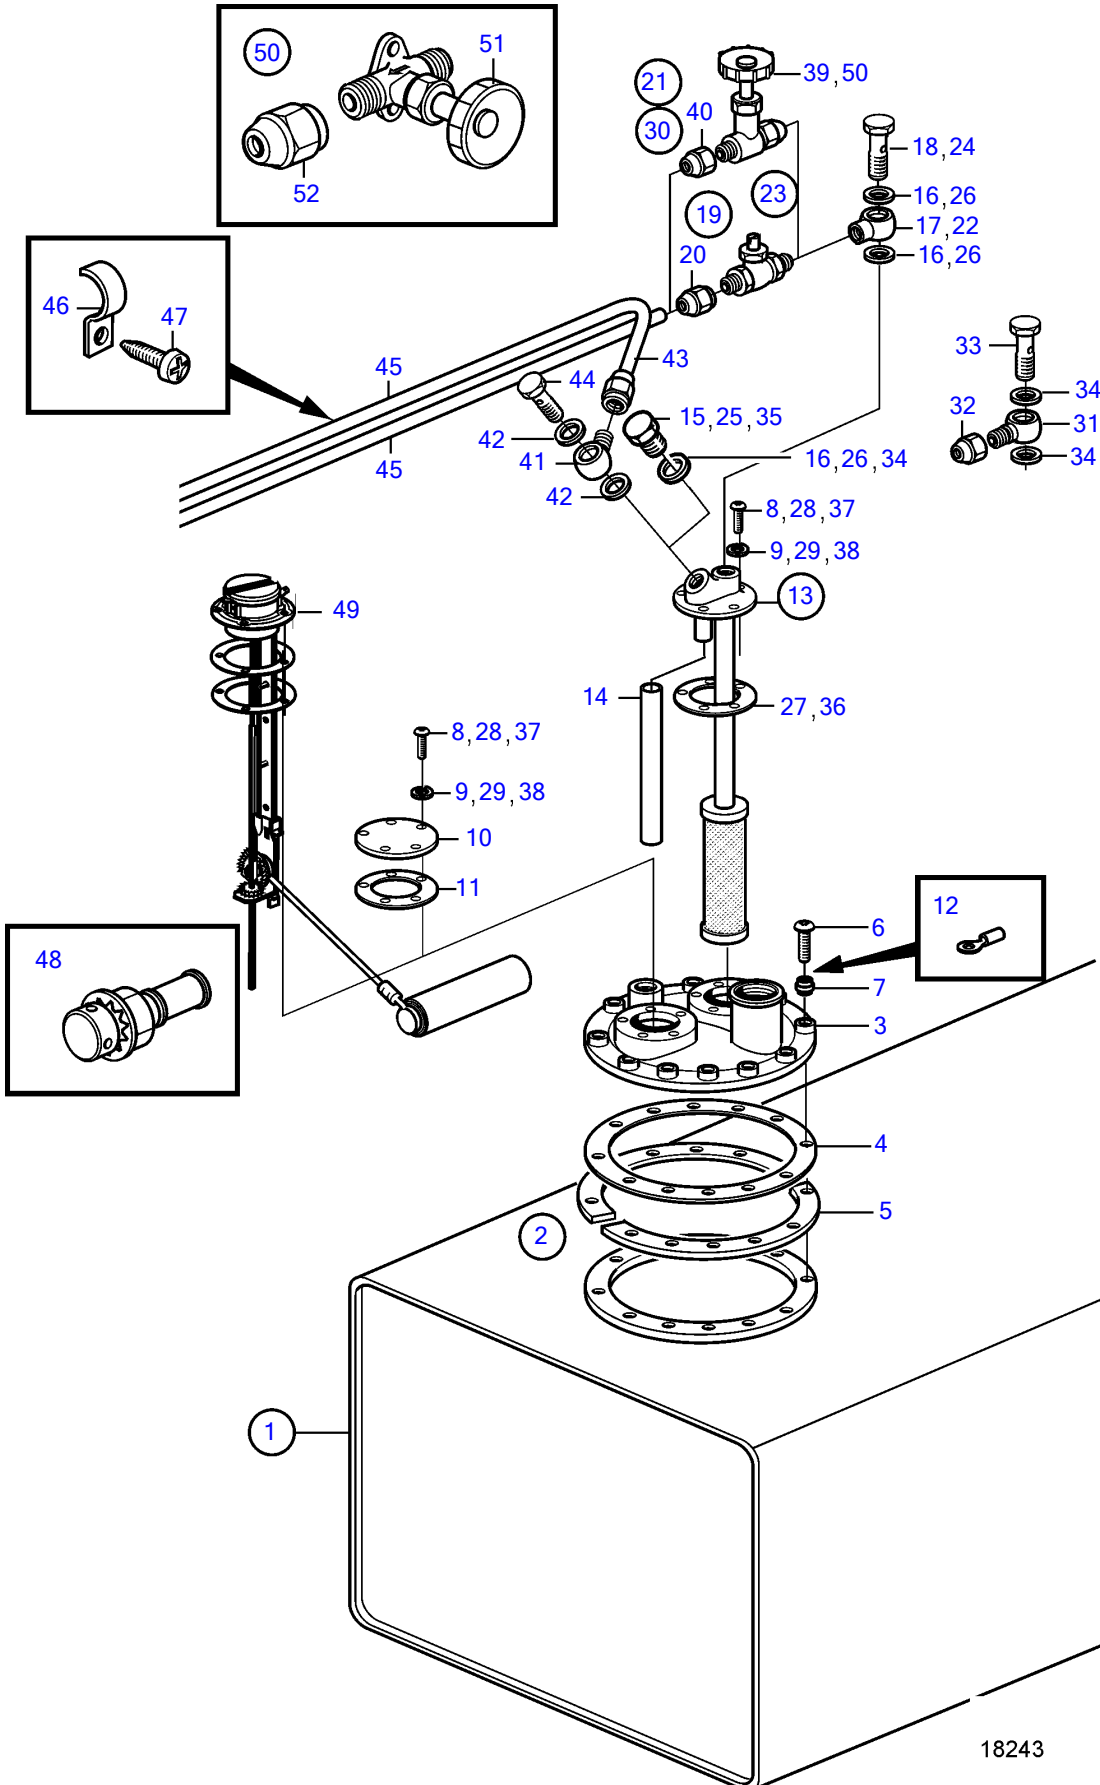

MD2010B, MD2020B, MD2030B, MD2040B

18243

MD2010B, MD2020B, MD2030B, MD2040B

REF	PART NO.	QTY	DESCRIPTION	SEE SEC.	NOTES
1	(1140064)	1	Fuel tank		40L, Obsolete part
2	(1140063)	1	• Cardboard tube		Obsolete part
3	833799	1	• • Cardboard tube		
4	859064	1	• • Gasket		
5	828338	1	• • Flange		
6	956080	12	• • Cross recessed screw		
7	834481	12	• • Gasket		
8	969405	10	• • 6 point socket screw		
9	941905	10	• • Spring washer		
10	833801	1	• • Cardboard tube		
11	89865	1	• • Gasket		
12	881493	1	• • Cable terminal		
13	828341	1	• Suction pipe		L=242mm
	828372	1	• Suction pipe		L=333mm
	828373	1	• Suction pipe		L=458mm
14	941279	1	• • Hose		
15	191830	1	• Plug		
16	957178	3	• Gasket		
17	833857	1	• Banjo nipple		
18	25167	1	• Hollow screw		
19	(803684)	1	• Shut-off cock		Obsolete part
20	954322	1	• • Fitting nut		
21	(828375)	1	Connector kit		Obsolete part, 5/16"
22	833857	1	• Banjo nipple		
23	(803684)	1	• Shut-off cock		Obsolete part, 5/16"
24	25167	1	• Hollow screw		
25	191830	1	• Plug		
26	957178	3	• Gasket		
27	89865	1	• Gasket		
28	969405	10	• 6 point socket screw		(956076)
29	941905	10	• Spring washer		
30	(828376)	1	Connector kit		Obsolete part, 3/8"
31	191600	1	• Banjo nipple		
32	954323	1	• Fitting nut		
33	25167	1	• Hollow screw		
34	957178	3	• Gasket		
35	191830	1	• Plug		
36	89865	1	• Gasket		
37	969405	10	• 6 point socket screw		(956076)
38	941905	10	• Spring washer		
39	841523	1	• Faucet		3/8"
40	954323	2	• Fitting nut		
41	1140724	1	Level guard		Replaced by 1pc banjo nipple 861101, 1pc nipple 190962 and 1pc cap nut.
42	957178	2	Gasket		
43	807061	1	Cap nut		
44	25167	1	Hollow screw		
45	954305	X	Tube		5/16"
			• Bulletin P-23-4-3	P-23-4-3-EN	Fuel Line 5/16", Copper Pipe
45	954307	X	Tube		Replaced by 1140062
	1140062	X	Copper tube		3/8"
46	951189	X	Clamp		
47	968476	X	Flange screw		
48	(1144037)	1	Tank valve		Obsolete part
49		1	Tank gauge	9537	
50	838418	1	Fuel tap		3/8"
51	841523	1	• Faucet		
52	954323	2	• Fitting nut		