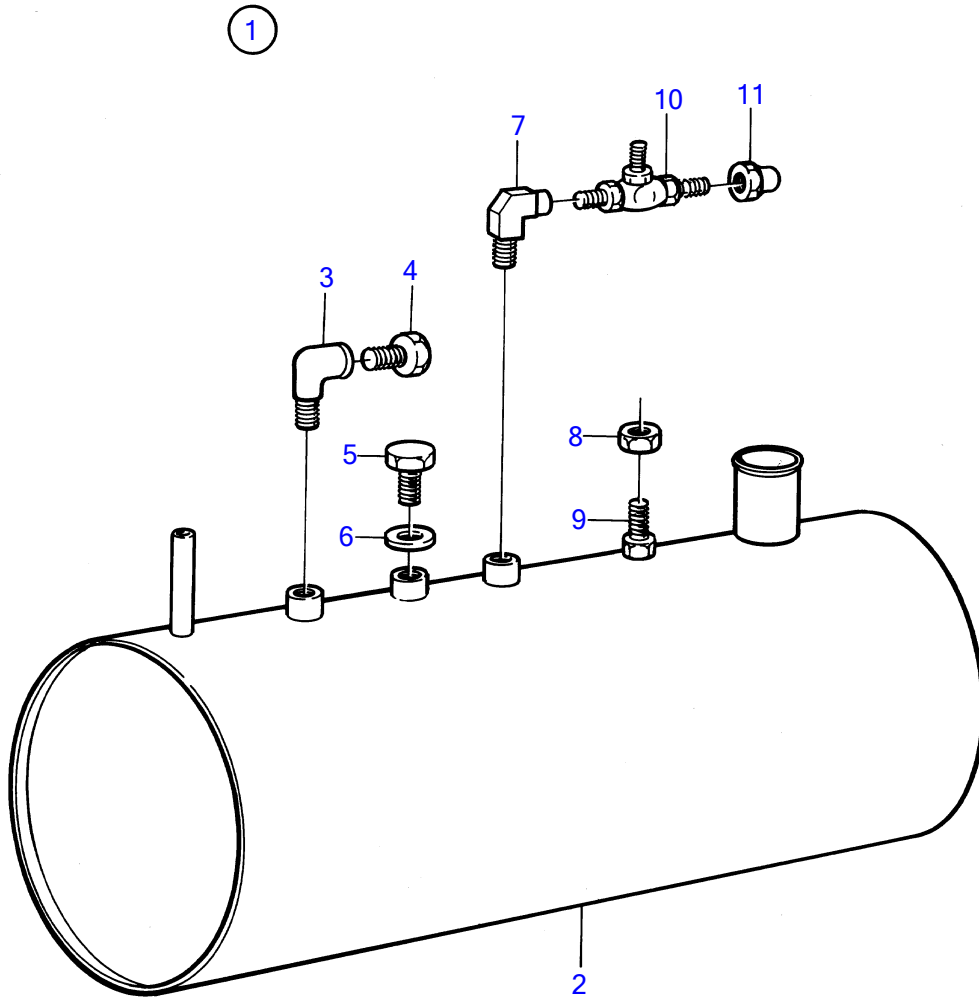

MD2010B, MD2020B, MD2030B, MD2040B

7569

MD2010B, MD2020B, MD2030B, MD2040B

REF	PART NO.	QTY	DESCRIPTION	NOTES
1	(828423)	1	Fuel tank	Obsolete part
2		1	• Fuel tank	20L
3	16218	1	• Elbow nipple	
4	981749	1	• Plug	
5	914391	1	• Plug	
6	(907134)	1	• Gasket	Obsolete part
7	16218	1	• Elbow nipple	
8	940197	1	• Hexagon nut	
9	963556	1	• Hexagon screw	
10	(803684)	1	• Shut-off cock	Obsolete part
11	954322	1	• Fitting nut	