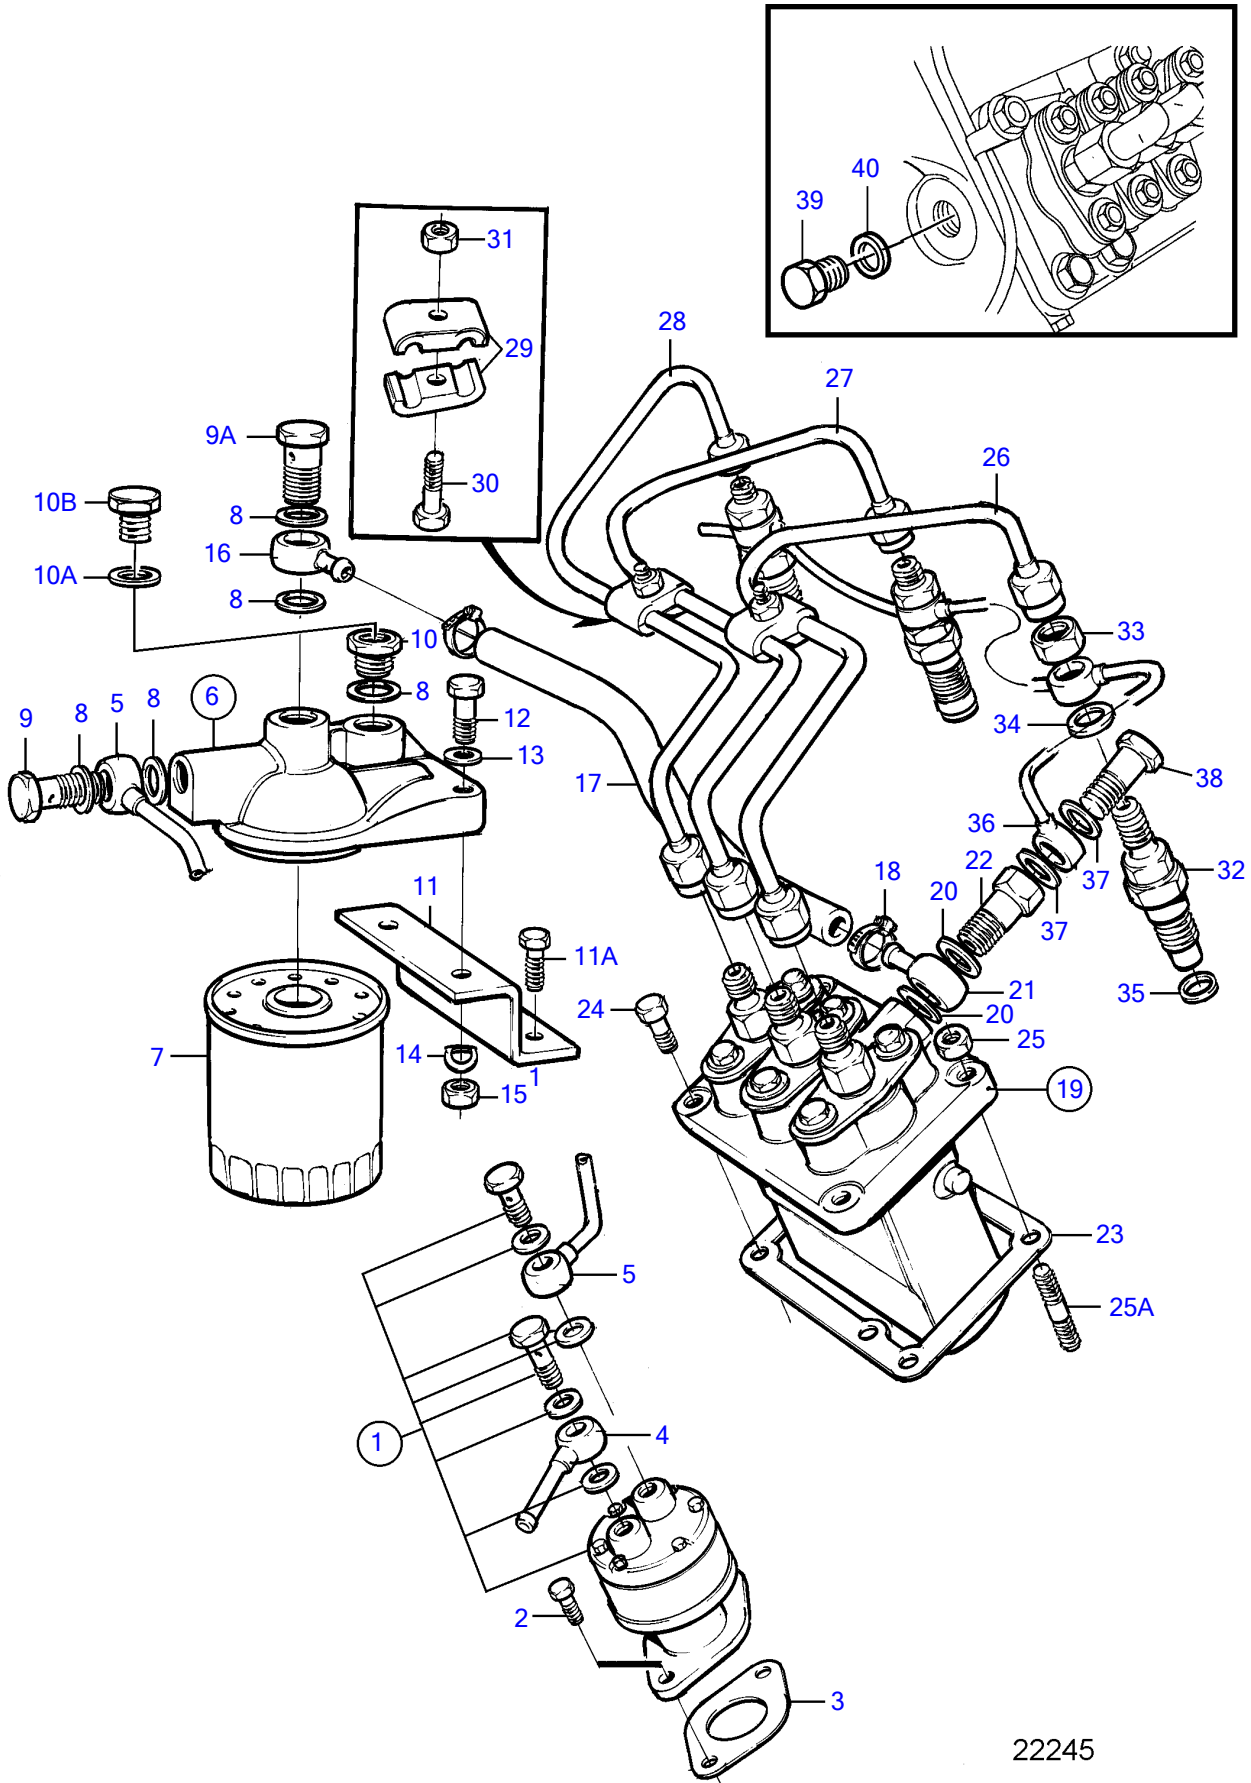

MD2040B

22245

MD2040B

REF	PART NO.	QTY	DESCRIPTION	SEE SEC.	NOTES
1	3580100	1	Feed pump		
			•		
			•	171	
2	3580269	2	Screw		
3	3580111	1	Gasket		
4	3580107	1	Banjo nipple		
5	3580602	1	Tube		
6	3580095	1	Fuel filter		
7	861477	1	• Fuel filter		(3580096)
8	969011	5	• Gasket		
9	3580098	1	• Hollow screw		
9A	807058	1	• Hollow screw		
10	837322	1	• Nipple		
10A	11992	1	• Gasket		
10B	471177	1	• Hollow screw		
11	3581833	1	Bracket		(3580600)
11A	3580104	2	Screw		
12	3580109	2	Screw		
13	3580031	2	Washer		
14	3580015	2	Spring washer		
15	971071	2	Hexagon nut		
16	3580101	1	Banjo nipple		
17	3580601	1	Rubber hose		
18	961663	2	Hose clamp		
19	3580127	1	Fuel pump		
			•		
			•	201	
20		2	Gasket		Included in fuel injection pump.
21		1	Banjo nipple		Included in fuel injection pump.
22		1	Hollow screw		Included in fuel injection pump.
23	3580591	1	Spacer, kit		
24	946173	2	Flange screw		(861844)
25	948645	2	Flange lock nut		
25A		2	Stud		Included in cylinder block.
26	3580594	1	Delivery pipe		Cyl no 1
27	3580595	1	Delivery pipe		Cyl no 2
28	3580596	1	Delivery pipe		Cyl no 3
29	3580082	4	Clamp		
30	947542	2	Flange screw		
31	945407	2	Flange nut		
32	3803442	3	Injector		
	3580592	3	• Injector		
			•	232	
	3803442	3	• Injector, exch		
			•	232	
33		3	Nut		Included in fuel injector.
34	3580631	3	Gasket		Included in fuel injector.
35	3580077	3	Gasket		
36	3584222	1	Leak-off pipe		(3580593)
37	11992	2	Gasket		
38	3580599	1	Screw		
39	3580091	1	Screw		
40	3580092	1	Sealing ring		