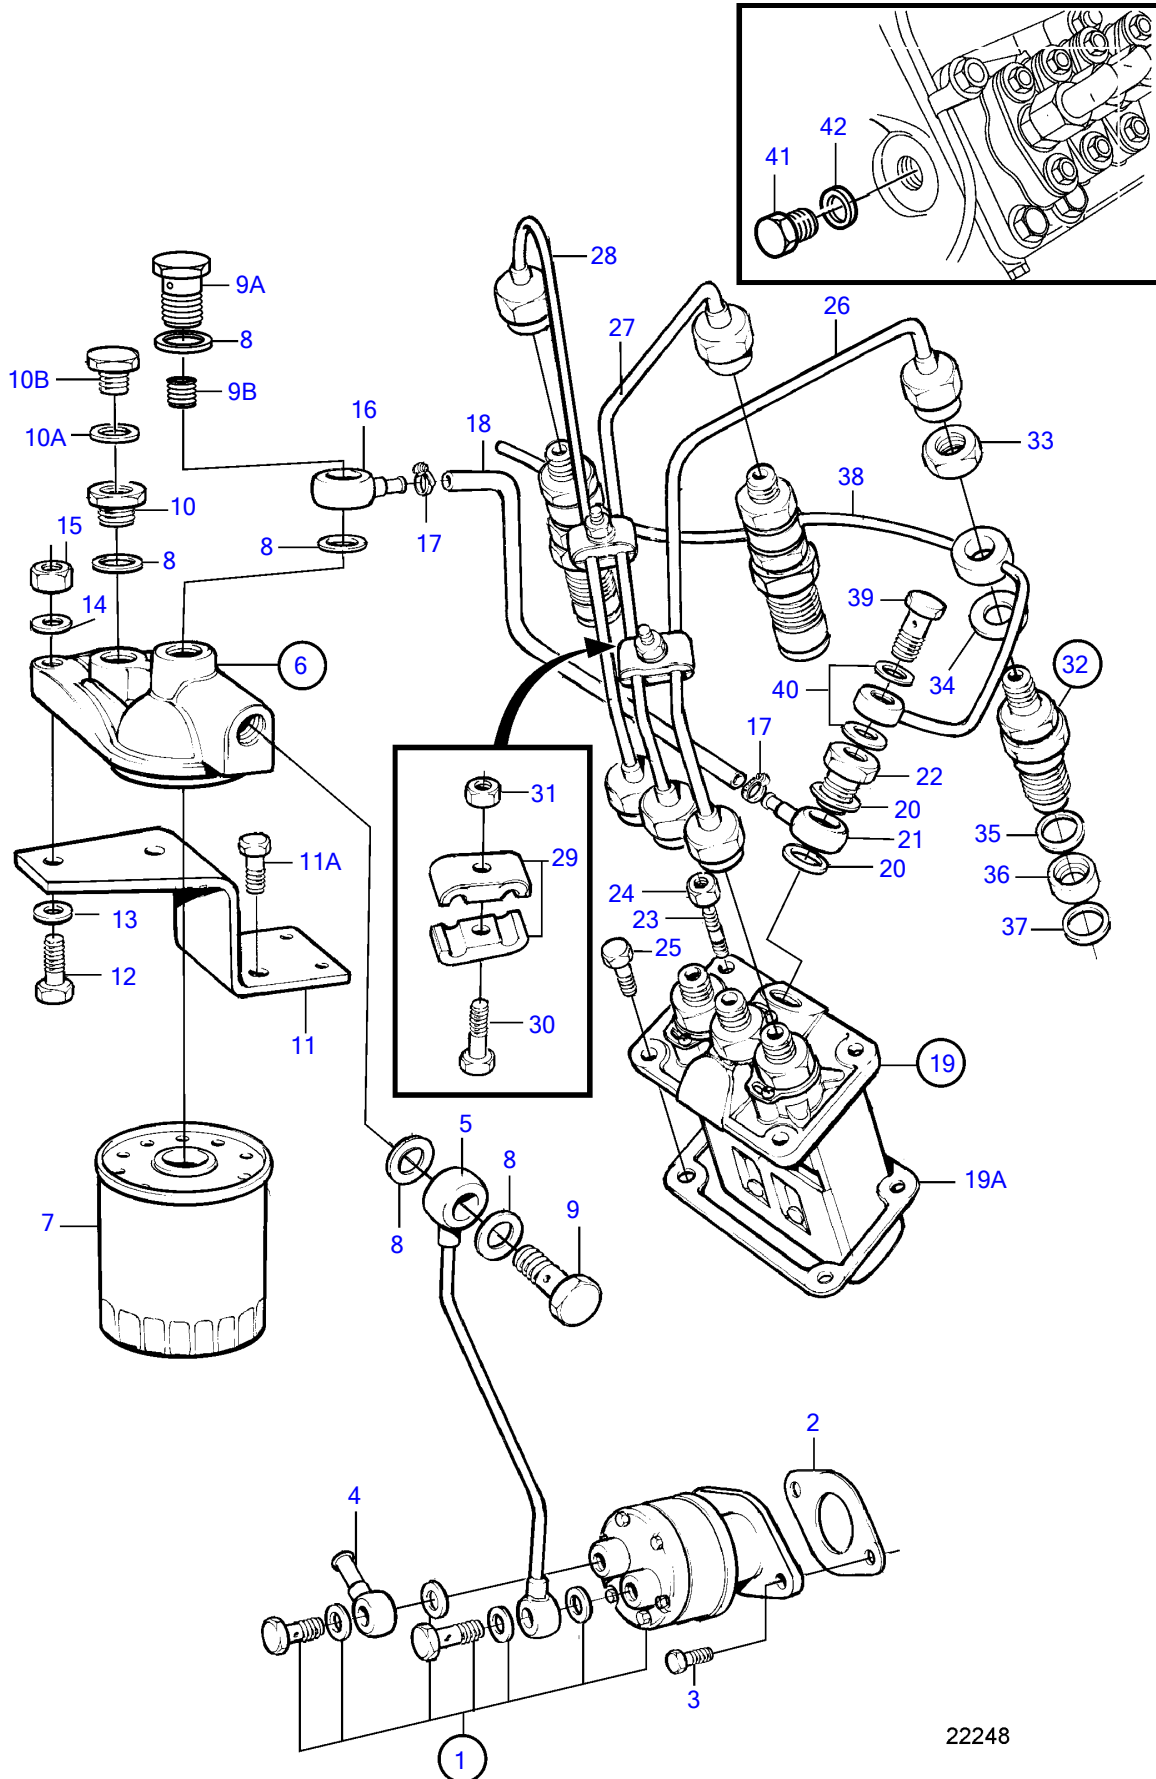

MD2020B

22248

MD2020B

REF	PART NO.	QTY	DESCRIPTION	SEE SEC.	NOTES
1	3580100	1	Feed pump		
			•		
			•	171	
2	3580111	1	Gasket		
3	3580269	2	Screw		
4	3580107	1	Banjo nipple		
5	3580268	1	Tube		
6	3580095	1	Fuel filter		
7	861477	1	• Fuel filter		(3580096)
8	969011	5	• Gasket		
9	3580098	1	• Hollow screw		
9A	807058	1	• Hollow screw		
9B	807059	1	• Nozzle		
10	837322	1	• Nipple		
10A	11992	1	• Gasket		
10B	471177	1	• Hollow screw		
11	3580102	1	Stay		
11A	3580104	2	Screw		
12	970949	2	Hexagon screw		(3580270)
13	3580015	2	Spring washer		
14	3580108	2	Washer		
15	971071	2	Hexagon nut		
16	3580101	1	Banjo nipple		
17	961663	2	Hose clamp		
18	3580105	1	Rubber hose		
19	3580263	1	Injection pump		
			•		
			•	183	
19A	3580264	1	Spacer, kit		
20		2	Gasket		Included in fuel injection pump.
21		1	Banjo nipple		Included in fuel injection pump.
22		1	Hollow screw		Included in fuel injection pump.
23		2	Stud		Included in cylinder block.
24	945407	2	Flange nut		
25	946934	2	Flange screw		(3580074)
26	3580080	1	Delivery pipe		Cyl no 1
27	3580081	1	Delivery pipe		Cyl no 2
28	3580266	1	Delivery pipe		Cyl no 3
29	3580082	4	Clamp		
30	947542	2	Flange screw		(3580083)
31	945407	2	Flange nut		
32	3580078	3	Injector		
	3803440	3	Injector, exch		
			•		
			•	179	
33	3580158	3	Nut		Included in fuel injector.
34	3580631	3	Gasket		Included in fuel injector.
35	3580077	3	Gasket		
36	3580076	3	Insert		
37	3580075	3	Gasket		
38	3580265	1	Tube		
39	3580094	1	Screw		
40	11991	2	Gasket		
41	3580091	1	Screw		
42	3580092	1	Sealing ring		