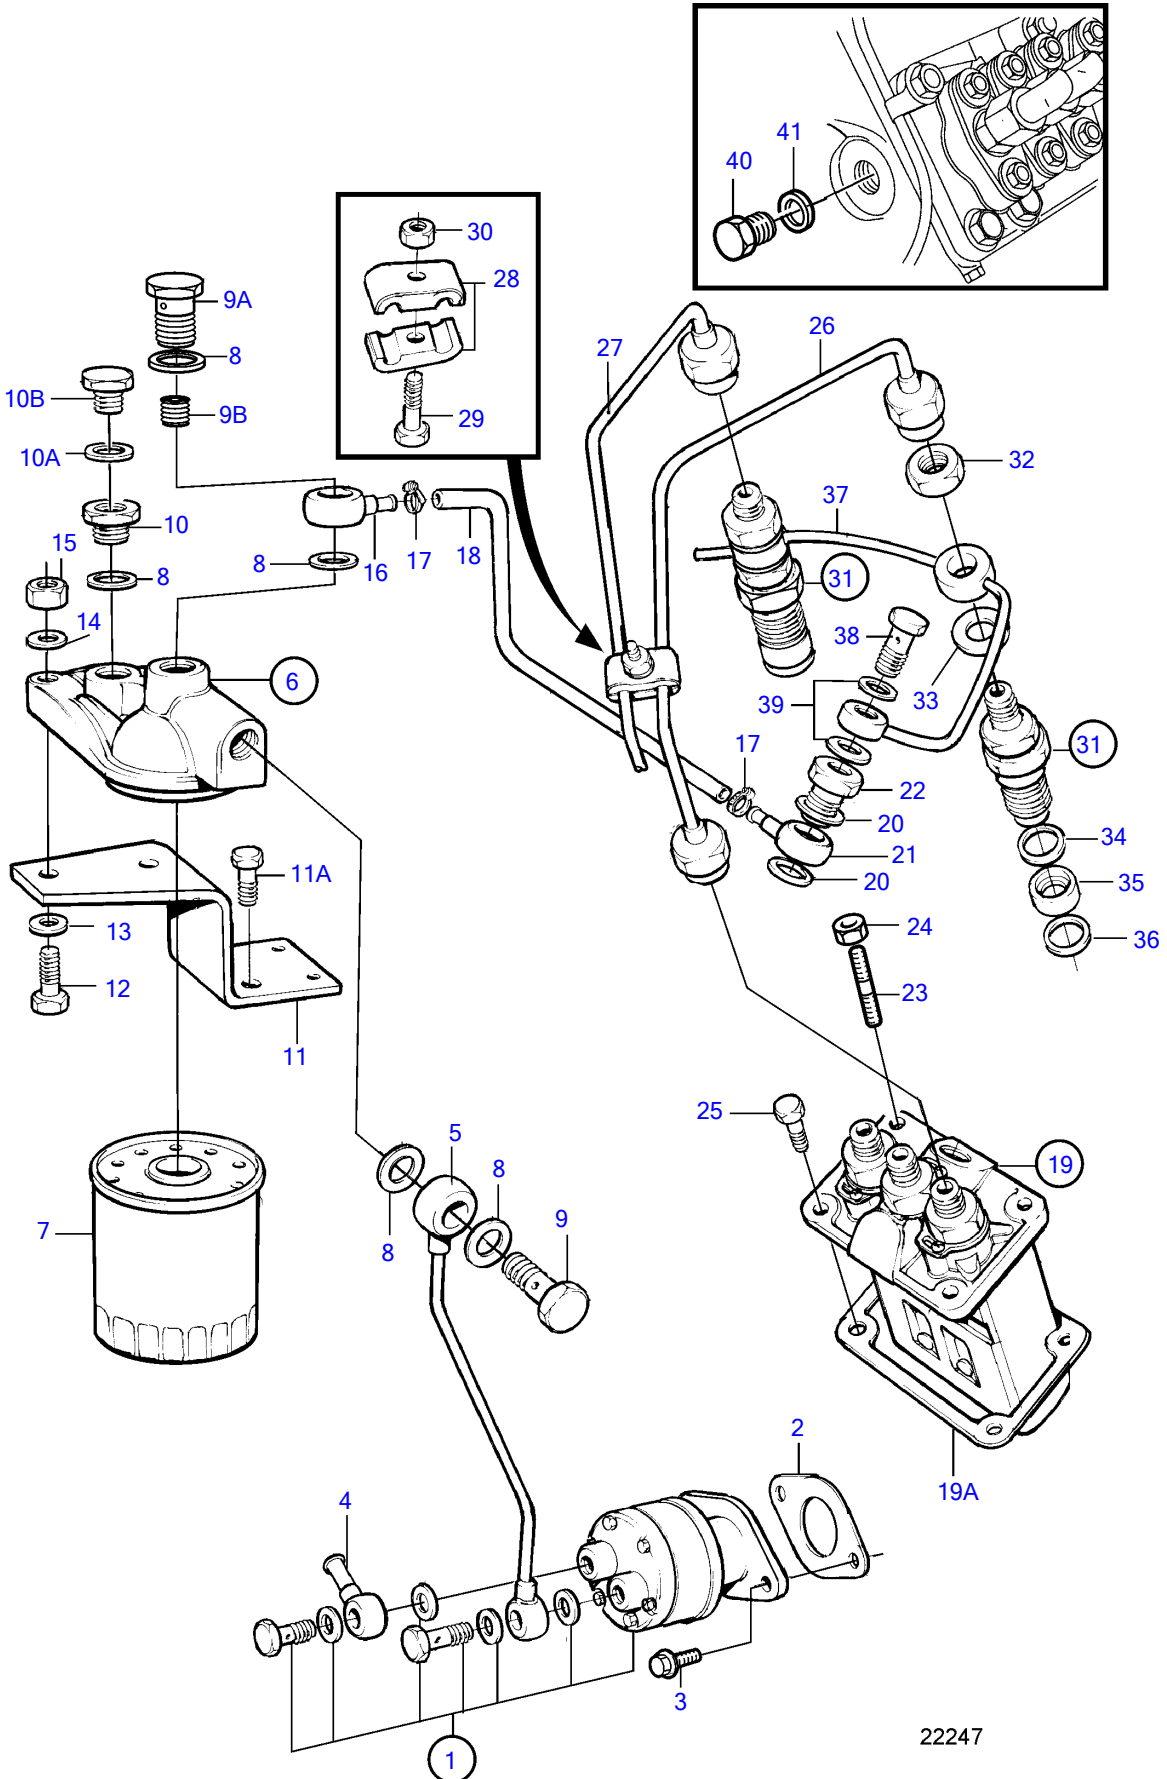

MD2010B

22247

MD2010B

REF	PART NO.	QTY	DESCRIPTION	SEE SEC.	NOTES
1	3580100	1	Feed pump		
			•	171	
2	3580111	1	Gasket		
3	3580269	2	Screw		
4	3580107	1	Banjo nipple		
5	3580106	1	Tube		
6	3580095	1	Fuel filter		
7	861477	1	• Fuel filter		
8	969011	5	• Gasket		
9	3580098	1	• Hollow screw		
9A	807058	1	• Hollow screw		
9B	807059	1	• Nozzle		
10	837322	1	• Nipple		
10A	11992	1	• Gasket		
10B	471177	1	• Hollow screw		
11	3580102	1	Stay		
11A	3580104	2	Screw		
12	970948	2	Hexagon screw		
13	3580015	2	Spring washer		
14	3580108	2	Washer		
15	971071	2	Hexagon nut		
16	3580101	1	Banjo nipple		
17	961663	2	Hose clamp		
18	3580105	1	Rubber hose		
19	3580068	1	Injection pump		
			•	182	
			•		
19A	3580069	X	Spacer		TH=0,2mm
19	3580070	X	Spacer		TH=0,3mm
	3580071	X	Spacer		TH=0,4mm
	3580072	X	Spacer		TH=0,5mm
20		2	Gasket		Included in fuel injection pump.
21		1	Banjo nipple		Included in fuel injection pump.
22		1	Hollow screw		Included in fuel injection pump.
23		2	Stud		Included in cylinder block.
24	945407	2	Flange nut		
25	946934	2	Flange screw		
26	3580080	1	Delivery pipe		Cyl no 1
27	3580081	1	Delivery pipe		Cyl no 2
28	3580082	2	Clamp		
29	947542	1	Flange screw		
30	945407	1	Flange nut		
31	3580078	2	Injector		
	3803440	2	Injector, exch		
			•	179	
			•		
32	3580158	2	Nut		Included in fuel injector.
33	3580631	2	Gasket		Included in fuel injector.
34	3580077	2	Gasket		
35	3580076	2	Insert		
36	3580075	2	Gasket		
37	3580079	1	Tube		
38	3580094	1	Screw		
39	11991	2	Gasket		
40	3580091	1	Screw		
41	3580092	1	Sealing ring		