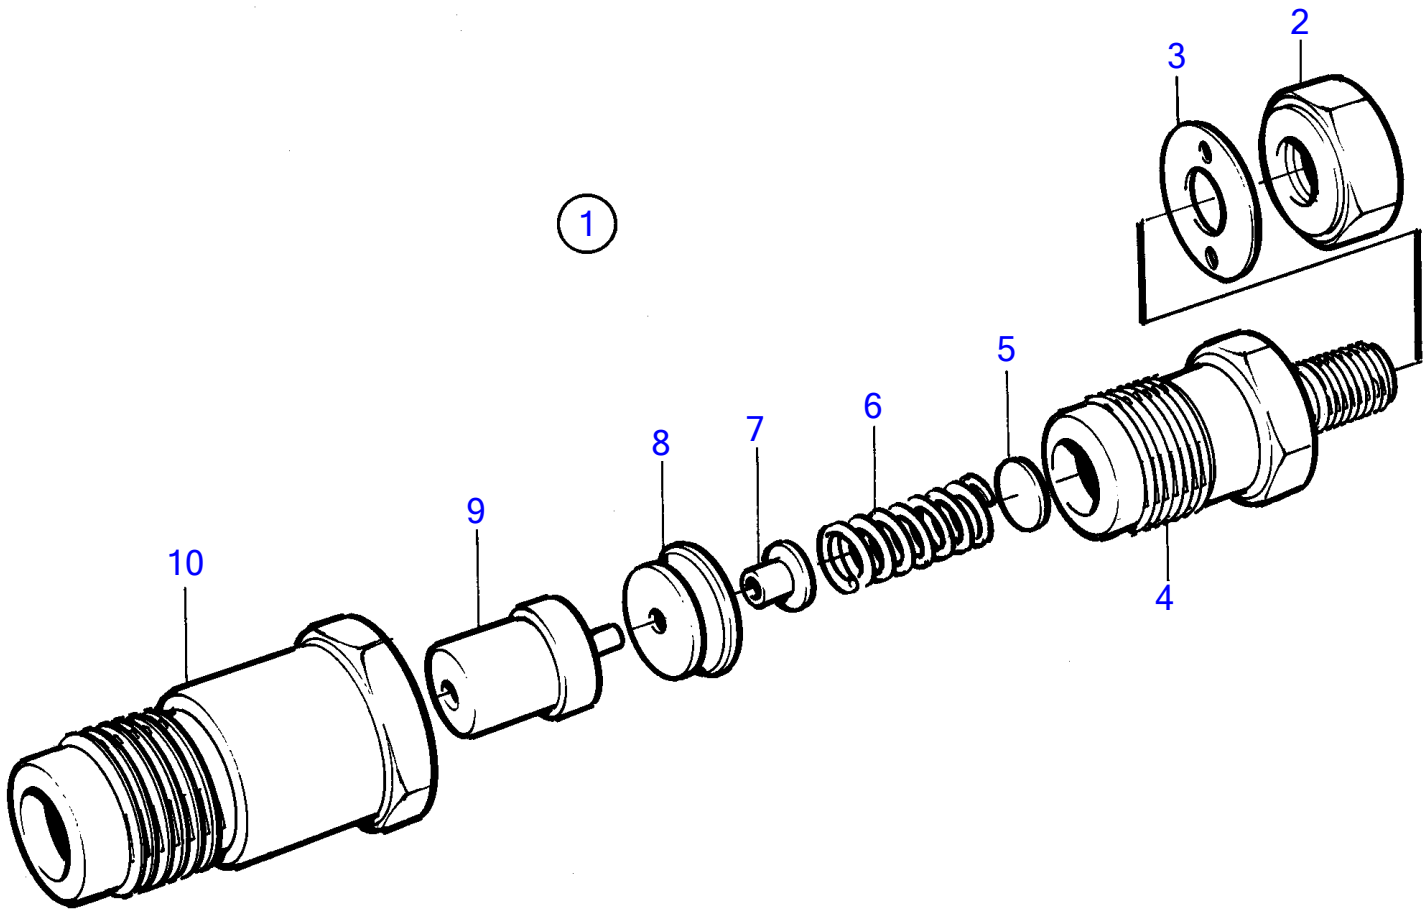

MD2010B, MD2020B

11659

MD2010B, MD2020B

REF	PART NO.	QTY	DESCRIPTION	NOTES
1	3580078	1	Injector	
	3803440	1	Injector, exch	
	3803440	1	Injector	
2	3580158	1	• Nut	
3	3580631	1	• Gasket	(3580159)
4		1	• Retainer	
5	3580161	X	• Adjusting washer	TH=0,90mm
	3580162	X	• Adjusting washer	TH=0,925mm
	3580163	X	• Adjusting washer	TH=0,95mm
	3580164	X	• Adjusting washer	TH=0,975mm
	3580165	X	• Adjusting washer	TH=1,00mm
	3580166	X	• Adjusting washer	TH=1,025mm
	3580167	X	• Adjusting washer	TH=1,05mm
	3580168	X	• Adjusting washer	TH=1,075mm
	3580169	X	• Adjusting washer	TH=1,10mm
	3580170	X	• Adjusting washer	TH=1,125mm
	3580171	X	• Adjusting washer	TH=1,15mm
	3580172	X	• Adjusting washer	TH=1,175mm
	3580173	X	• Adjusting washer	TH=1,20mm
	3580174	X	• Adjusting washer	TH=1,225mm
	3580175	X	• Adjusting washer	TH=1,25mm
	3580176	X	• Adjusting washer	TH=1,275mm
	3580177	X	• Adjusting washer	TH=1,30mm
	3580178	X	• Adjusting washer	TH=1,325mm
	3580179	X	• Adjusting washer	TH=1,35mm
	(3580180)	X	• Adjusting washer	TH=1,375mm, Obsolete part
	(3580181)	X	• Adjusting washer	TH=1,40mm, Obsolete part
	3580182	X	• Adjusting washer	TH=1,425mm
	3580183	X	• Adjusting washer	TH=1,45mm
6	3580184	1	• Spring	
7	3580185	1	• Pressure bolt	
8	3580186	1	• Spacer	
9	3580187	1	• Nozzle	
10		1	• Nut	