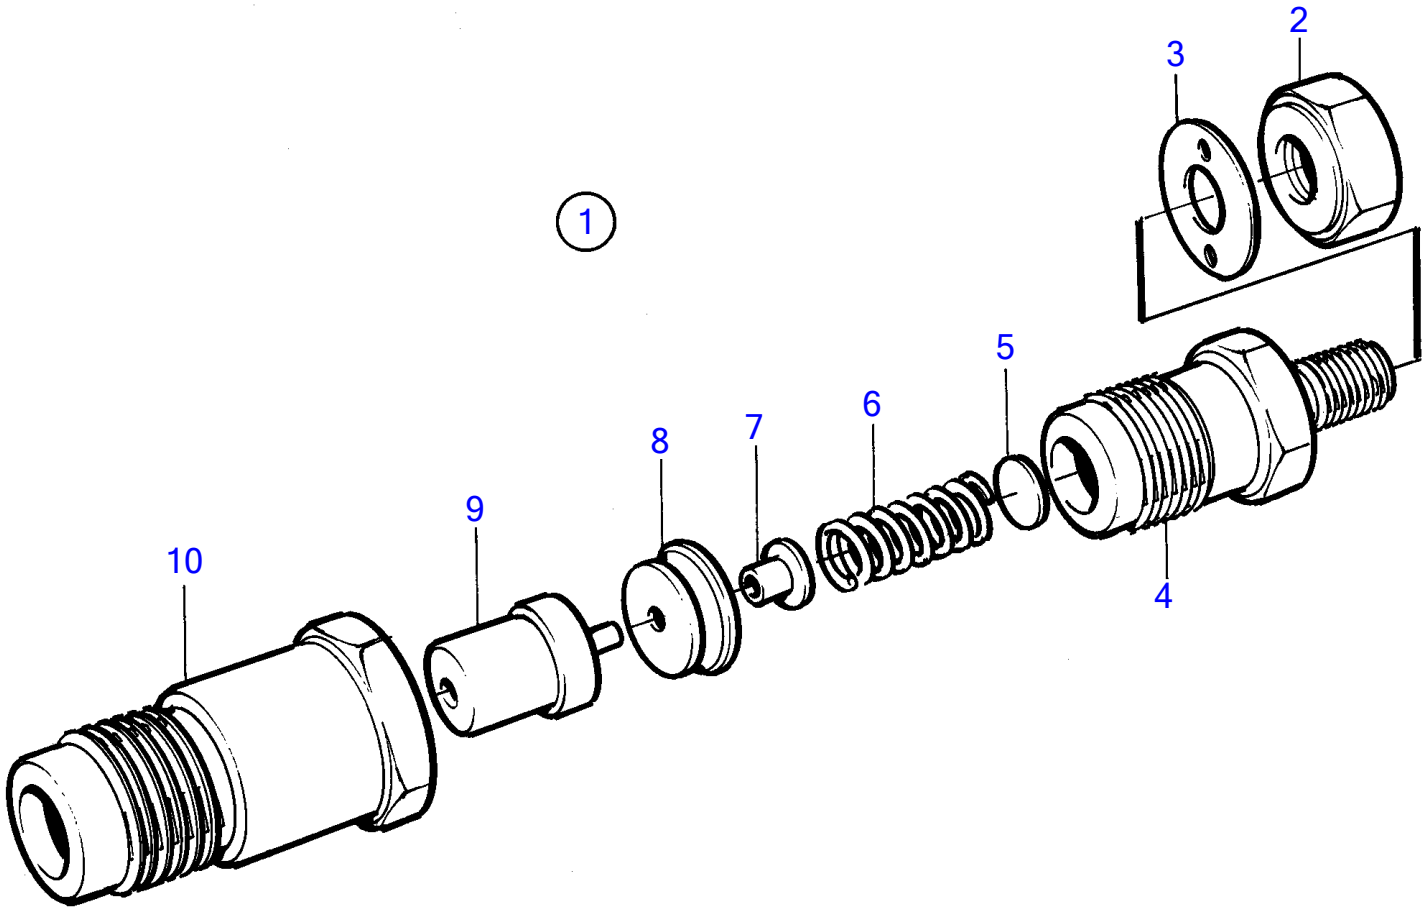

MD2010B, MD2020B

11659

MD2010B, MD2020B

REF	PART NO.	QTY	DESCRIPTION	NOTES
1	3580078	1	Injector	
	3803440	1	Injector, exch	
	3803440	1	Injector	
2	3580158	1	• Nut	
3	3580631	1	• Gasket	(3580159)
4		1	• Retainer	
5	3580161	X	• Adjusting washer	TH=0,90mm
	3580162	X	• Adjusting washer	TH=0,925mm
	3580163	X	• Adjusting washer	TH=0,95mm
	3580164	X	• Adjusting washer	TH=0,975mm
	3580165	X	• Adjusting washer	TH=1,00mm
	3580166	X	• Adjusting washer	TH=1,025mm
	3580167	X	• Adjusting washer	TH=1,05mm
	3580168	X	• Adjusting washer	TH=1,075mm
	3580169	X	• Adjusting washer	TH=1,10mm
	3580170	X	• Adjusting washer	TH=1,125mm
	3580171	X	• Adjusting washer	TH=1,15mm
	3580172	X	• Adjusting washer	TH=1,175mm
	3580173	X	• Adjusting washer	TH=1,20mm
	3580174	X	• Adjusting washer	TH=1,225mm
	3580175	X	• Adjusting washer	TH=1,25mm
	3580176	X	• Adjusting washer	TH=1,275mm
	3580177	X	• Adjusting washer	TH=1,30mm
	3580178	X	• Adjusting washer	TH=1,325mm
	3580179	X	• Adjusting washer	TH=1,35mm
	(3580180)	X	• Adjusting washer	TH=1,375mm, Obsolete part
	(3580181)	X	• Adjusting washer	TH=1,40mm, Obsolete part
	3580182	X	• Adjusting washer	TH=1,425mm
	3580183	X	• Adjusting washer	TH=1,45mm
6	3580184	1	• Spring	
7	3580185	1	• Pressure bolt	
8	3580186	1	• Spacer	
9	3580187	1	• Nozzle	
10		1	• Nut	