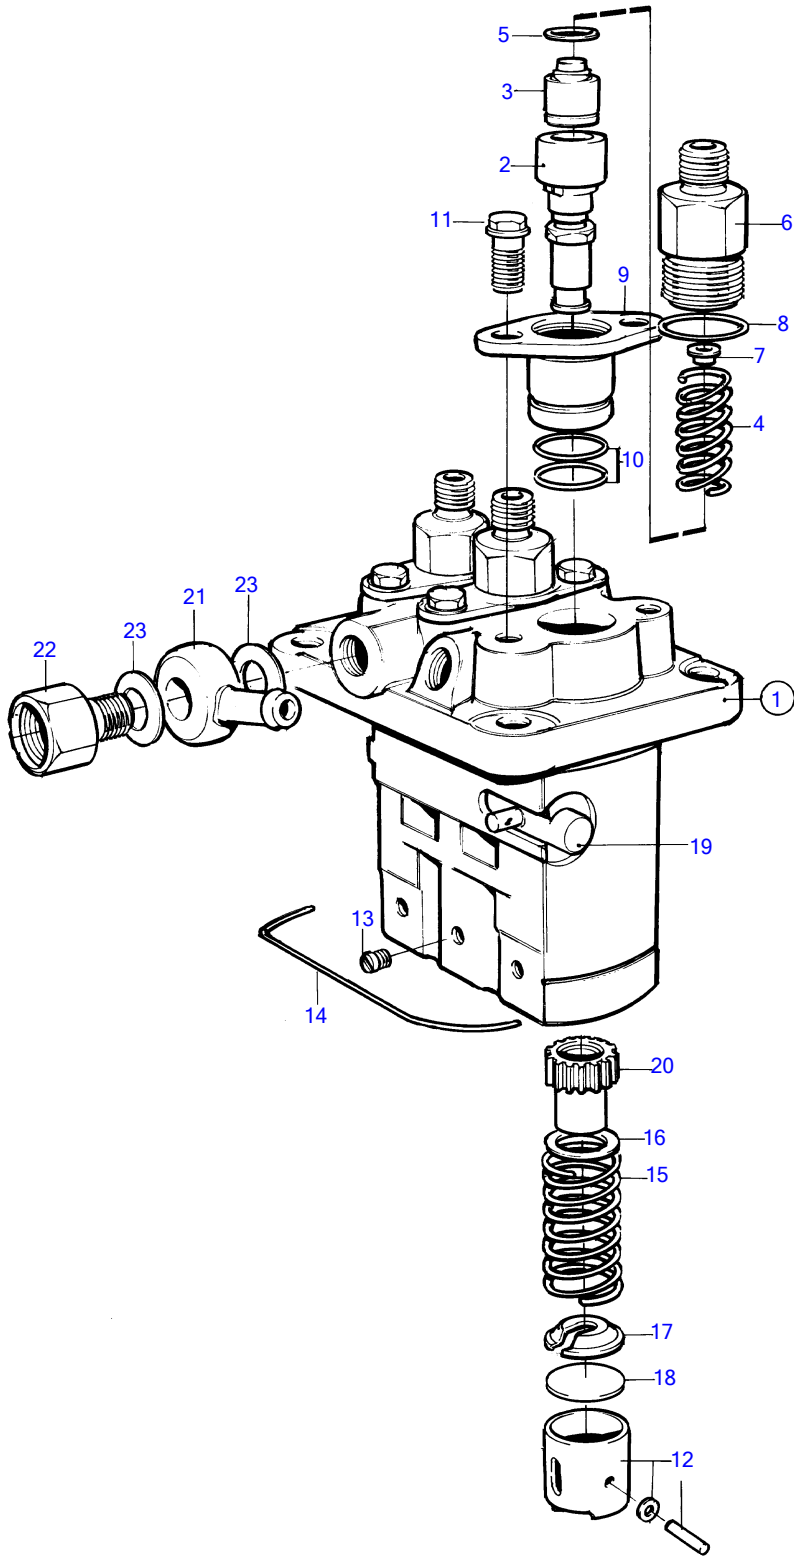

MD2040B

15062

MD2040B

REF	PART NO.	QTY	DESCRIPTION	NOTES
1	3580127	1	Fuel pump	
2	3580608	3	• Pump element tappet	
3	3580609	3	• Delivery valve	
4	3580610	3	• Spring	
5	3580611	3	• Gasket	
6	3580612	3	• Gasket	
7	3580613	3	• Valve seat	
8	3580614	3	• O-ring	
9		3	• Sleeve	
10	3580616	6	• O-ring	
11	3580617	6	• Screw	
12	(3580618)	3	• Tappet	Obsolete part
13	(3580619)	3	• Pin	Obsolete part
14	(3580620)	1	• Lock ring	Obsolete part
15	3580621	3	• Spring	
16	(3580622)	3	• Spring seat	Obsolete part
17	(3580623)	3	• Spring seat	Obsolete part
18	(3580624)	X	• Adjusting washer	Obsolete part
19	(3580625)	1	• Control rod	Obsolete part
20	3580626	1	• Control sleeve	
21	3580627	1	• Banjo nipple	
22	3580628	1	• Hollow screw	
23	11994	2	• Gasket	