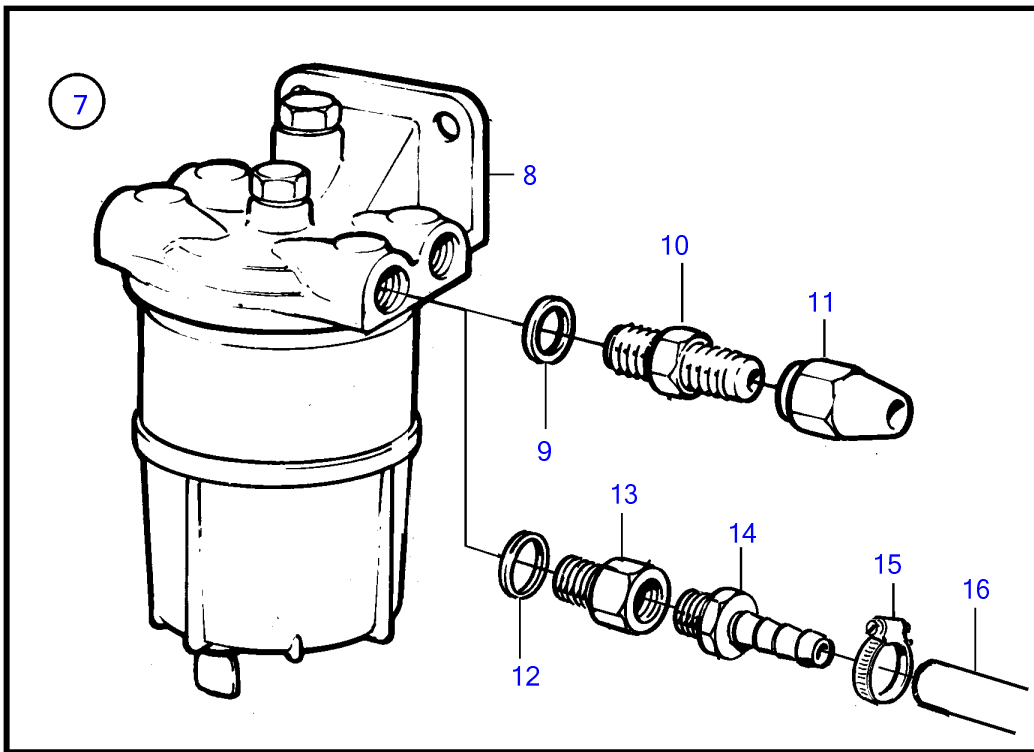

MD2010B, MD2020B, MD2030B, MD2040B

MD2010B, MD2020B, MD2030B, MD2040B

REF	PART NO.	QTY	DESCRIPTION	SEE SEC.	NOTES
1	877767	1	Fuel filter		
			•		
			•	9044	
2		1	• Fuel filter		Repl by 877767
			• Bulletin 50-11A	50-11A-EN	Fuel Filters / Water Separators
3	18817	2	• Gasket		
4	191397	2	• Nipple		5/16"
	941438	2	• Nipple		3/8"
5	954322	2	• Fitting nut		5/16"
	954323	2	• Fitting nut		3/8"
6	3581078	1	Filter insert		(858201)
7	833972	1	Water separator		
8	833971	1	• Water separator		
9	957177	2	• Gasket		
10	191397	2	• Nipple		5/16"
	941438	2	• Nipple		3/8"
11	954322	2	• Fitting nut		5/16"
	954323	2	• Fitting nut		3/8"
12	957177	2	Gasket		
13	861642	2	Nipple		
14	3825000	2	Hose nipple		
15	961664	2	Hose clamp		
16	861057	X	Fuel hose		3/8"
			• Bulletin P-23-4-4	P-23-4-4-EN	Fuel Hose P/N 861057