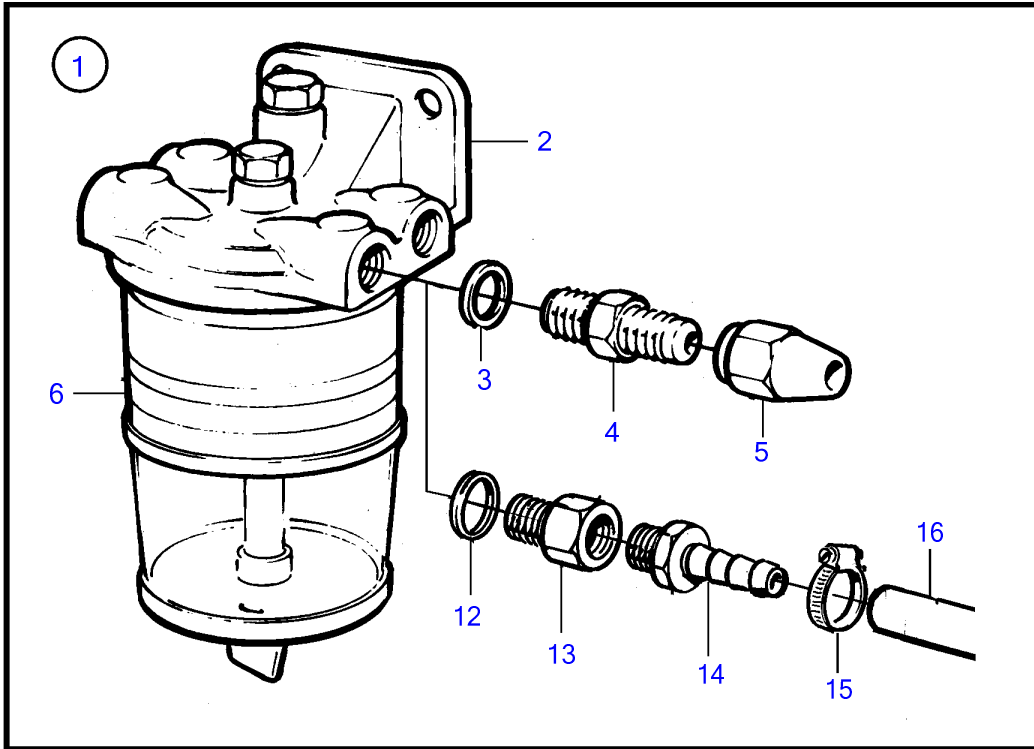

MD2010B, MD2020B, MD2030B, MD2040B

MD2010B, MD2020B, MD2030B, MD2040B

REF	PART NO.	QTY	DESCRIPTION	SEE SEC.	NOTES
1	877767	1	Fuel filter		
			•		
			•	9044	
2		1	• Fuel filter		Repl by 877767
			• Bulletin 50-11A	50-11A-EN	Fuel Filters / Water Separators
3	18817	2	• Gasket		
4	191397	2	• Nipple		5/16"
	941438	2	• Nipple		3/8"
5	954322	2	• Fitting nut		5/16"
	954323	2	• Fitting nut		3/8"
6	3581078	1	Filter insert		(858201)
7	833972	1	Water separator		
8	833971	1	• Water separator		
9	957177	2	• Gasket		
10	191397	2	• Nipple		5/16"
	941438	2	• Nipple		3/8"
11	954322	2	• Fitting nut		5/16"
	954323	2	• Fitting nut		3/8"
12	957177	2	Gasket		
13	861642	2	Nipple		
14	3825000	2	Hose nipple		
15	961664	2	Hose clamp		
16	861057	X	Fuel hose		3/8"
			• Bulletin P-23-4-4	P-23-4-4-EN	Fuel Hose P/N 861057