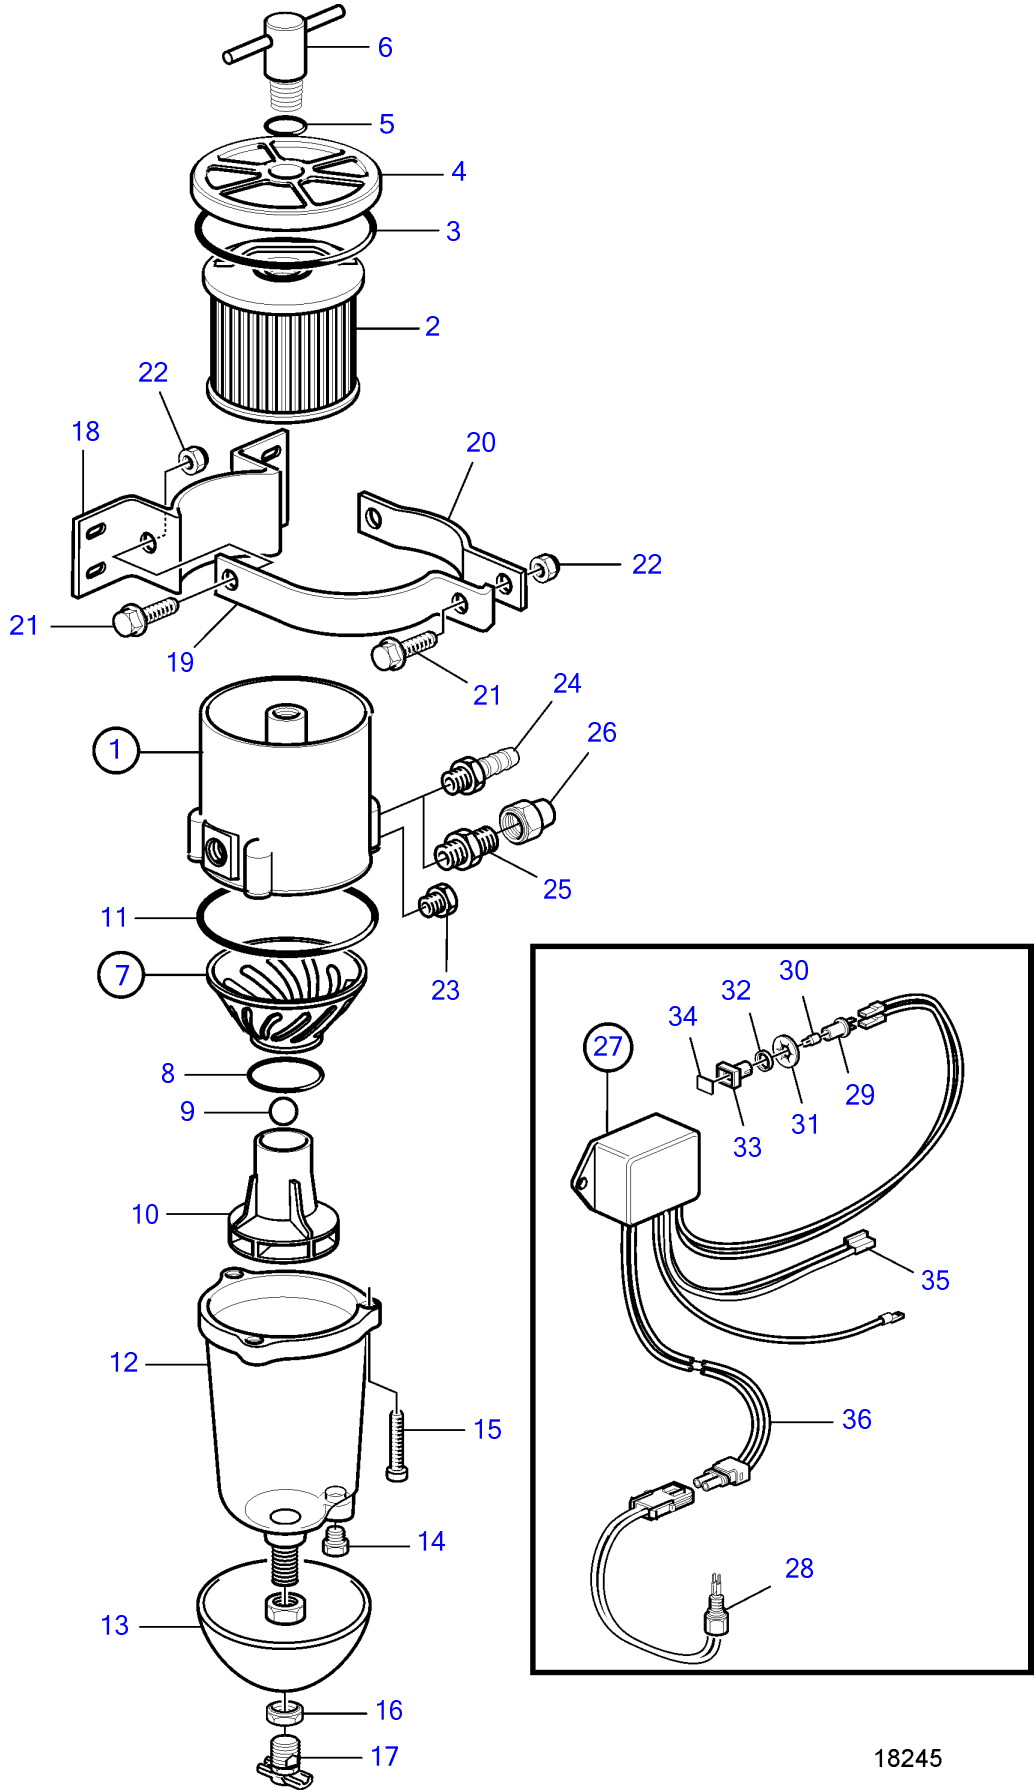

MD2010B, MD2020B, MD2030B, MD2040B

18245

MD2010B, MD2020B, MD2030B, MD2040B

REF	PART NO.	QTY	DESCRIPTION	SEE SEC.	NOTES
1	3582350	1	Fuel filter		Repl by 877763
			• Bulletin 50-11A	50-11A-EN	Fuel Filters / Water Separators
1	877763	1	Fuel filter		
			•	37059	
			• Bulletin P-44-5-18	P-44-5-18-EN	Water in Fuel Alarm for fuel pre-filters
2	861014	1	• Insert		
3	838504	1	• Gasket		
4		1	• Lock		
5	838505	1	• O-ring		
6		1	• Handle		
7	861455	1	• O-ring		
8		1	• • O-ring		
9		1	• • Ball		
10		1	• • Insert		
11	3838861	1	• • Gasket		(838502)
12	3838849	1	Bowl		
13		1	• Heat shield		
14		1	• Plug		
15	950024	4	• Cross recessed screw		
16	861459	2	• Nut		
17	(861458)	1	• Faucet		Obsolete part
18		1	• Bracket		
19		1	• Clamp		
20		1	• Clamp		
21		3	• Screw		
22		3	• Nut		
23		1	• Plug		
24	3825000	X	Hose nipple		(834781)
25	954337	X	Nipple		
26	954323	X	Fitting nut		
27	1140724	1	Level guard		(1140609)
28	3588916	1	• Alarm kit		
29	808175	1	• Lamp socket		
30	19923	1	• Bulb		12V, 2W
	182059	1	• Bulb		24V, 3W
31	967583	1	• Retainer		
32	829714	1	• Sealing ring		
33	838455	1	• Retainer		
34	872591	1	• Symbol strip		
35		X	• cables and terminals	1963	
36	881774	1	Wiring harness		