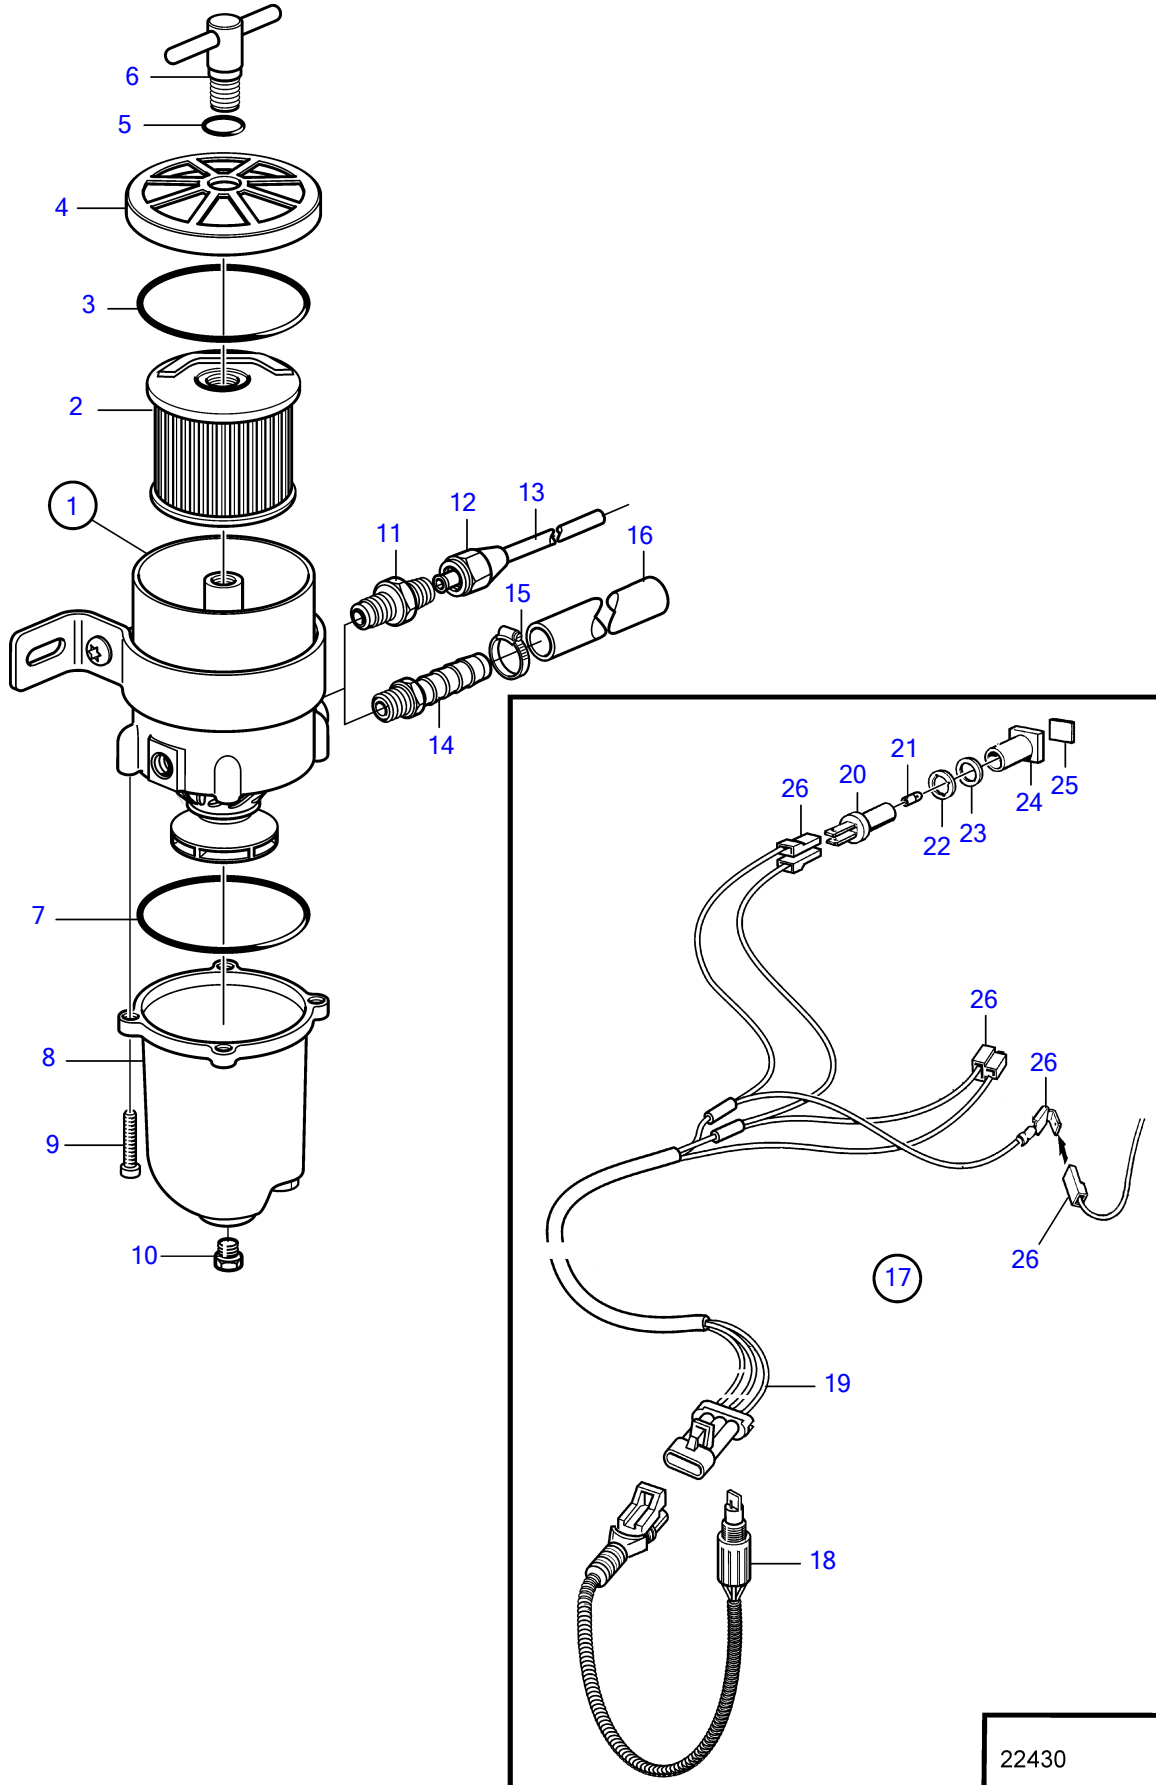

MD2010B, MD2020B, MD2030B, MD2040B

MD2010B, MD2020B, MD2030B, MD2040B

REF	PART NO.	QTY	DESCRIPTION	SEE SEC.	NOTES
1	877763	1	Fuel filter		
			• Bulletin P-44-5-18	P-44-5-18-EN	Water in Fuel Alarm for fuel pre-filters
2	1147147	1	• Fuel filter insert		2 mikron
	861014	1	• Insert		10 mikron
	3581760	1	• Insert		30 mikron
3	838504	1	• Gasket		
4		1	• Lock		
5	838505	1	• O-ring		
6		1	• Handle		
7	3838861	1	• Gasket		
8	3838849	1	• Bowl		
9	950024	4	• Cross recessed screw		
10	952075	1	• Plug		
11	954337	2	Nipple		
12	954323	2	Fitting nut		
13	1140062	2	Copper tube		
14	3825000	2	Hose nipple		
15	961664	2	Hose clamp		
16	861057	X	Fuel hose		3/8"
			• Bulletin P-23-4-4	P-23-4-4-EN	Fuel Hose P/N 861057
17	1140724	1	Level guard		
18	3588916	1	• Alarm kit		
19	881774	1	• Wiring harness		
20	808175	1	• Lamp socket		
21	19923	1	• Bulb		12V, 2W
	182059	1	• Bulb		24V, 3W
22	967583	1	• Retainer		
23	829714	1	• Sealing ring		
24	838455	1	• Retainer		
25	872591	1	• Symbol strip		
26		X	• cables and terminals	1963	