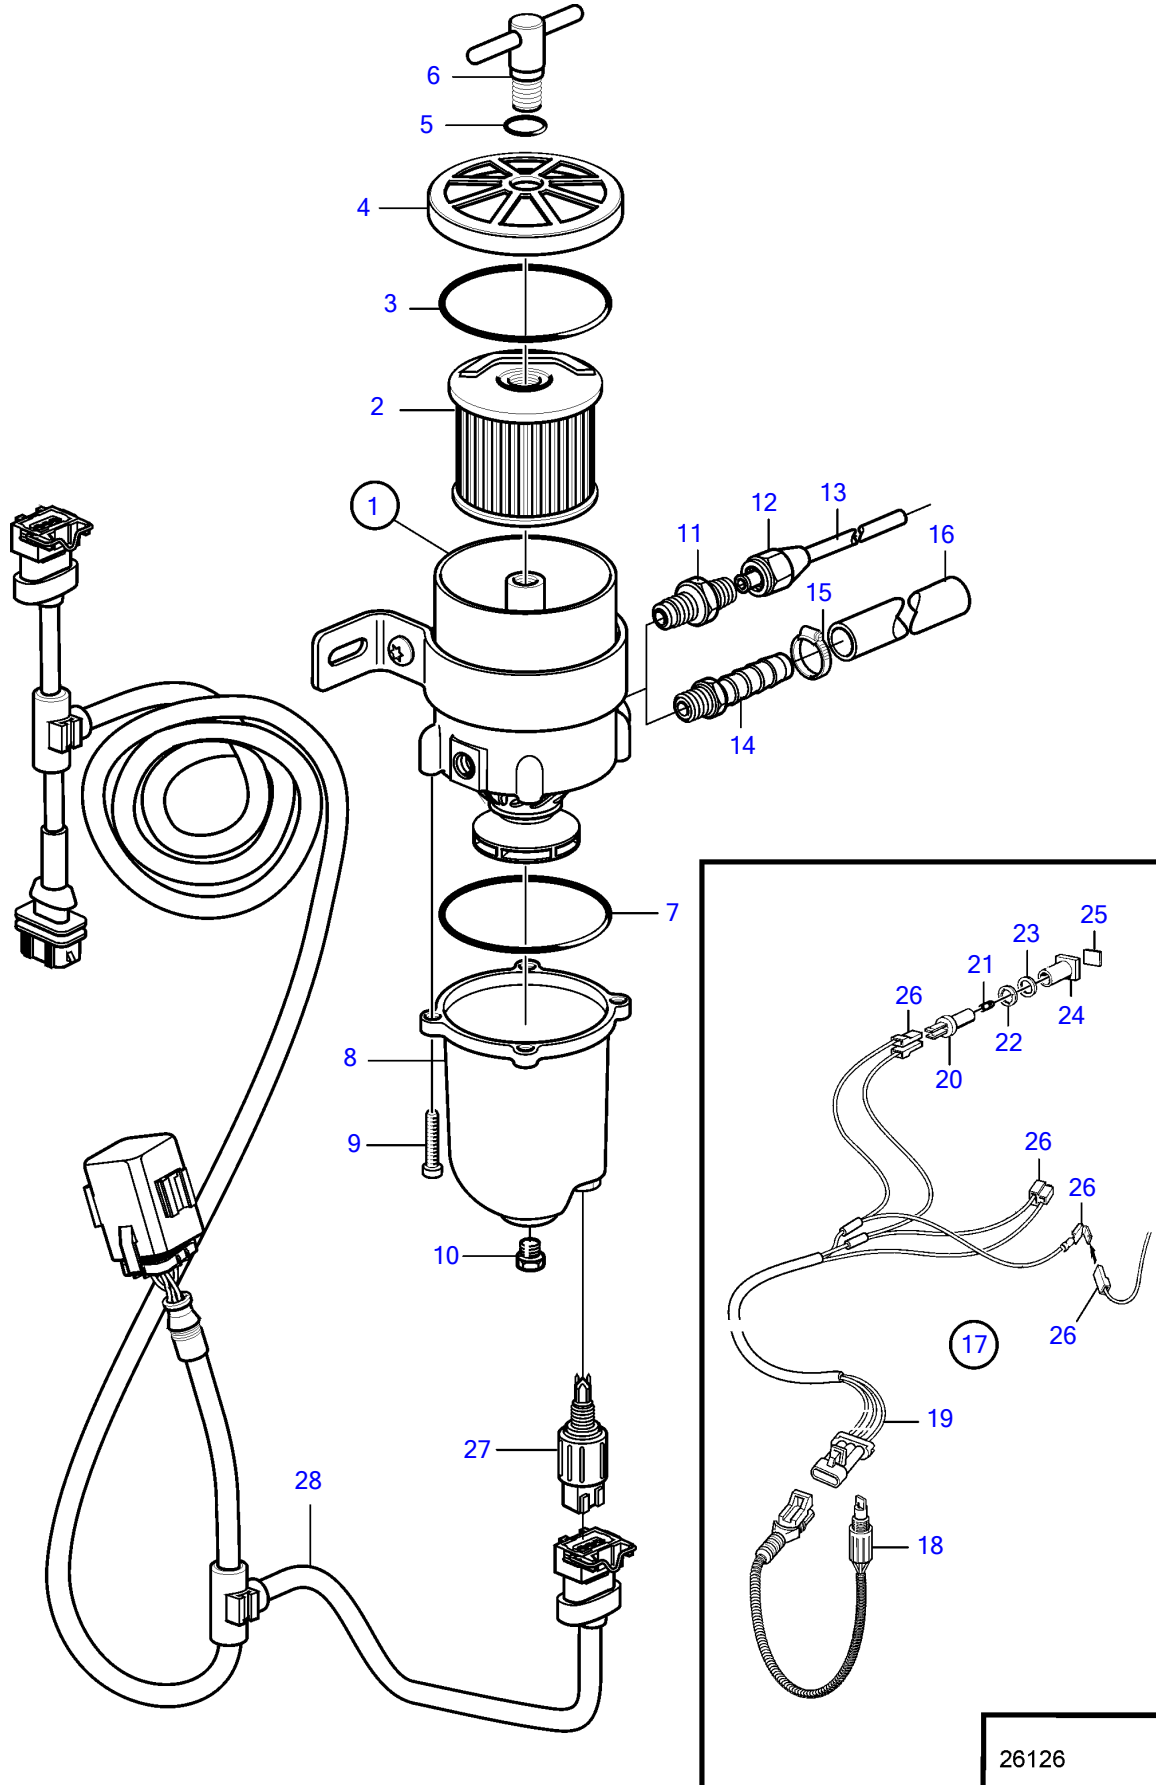

MD2010B, MD2020B, MD2030B, MD2040B

MD2010B, MD2020B, MD2030B, MD2040B

REF	PART NO.	QTY	DESCRIPTION	SEE SEC.	NOTES
1	877763	1	Fuel filter		
			• Bulletin P-44-5-18	P-44-5-18-EN	Water in Fuel Alarm for fuel pre-filters
2	1147147	1	• Fuel filter insert		2 mikron
	861014	1	• Insert		10 mikron
	3581760	1	• Insert		30 mikron
3	838504	1	• Gasket		
4		1	• Lock		
5	838505	1	• O-ring		
6		1	• Handle		
7	3838861	1	• Gasket		
8	3838849	1	• Bowl		
9	950024	4	• Cross recessed screw		
10	952075	1	• Plug		
11	954337	2	Nipple		
12	954323	2	Fitting nut		
13	1140062	2	Copper tube		
14	3825000	2	Hose nipple		
15	961664	2	Hose clamp		
16	861057	X	Fuel hose		3/8"
			• Bulletin P-23-4-4	P-23-4-4-EN	Fuel Hose P/N 861057
17	1140724	1	Level guard		
18	3588916	1	• Alarm kit		
19	881774	1	• Wiring harness		
20	808175	1	• Lamp socket		
21	19923	1	• Bulb		12V, 2W
	182059	1	• Bulb		24V, 3W
22	967583	1	• Retainer		
23	829714	1	• Sealing ring		
24	838455	1	• Retainer		
25	872591	1	• Symbol strip		
26		X	•	1963	
27	21614395	1	Sensor		Alternative
28	21432601	1	Wiring harness		Alternative