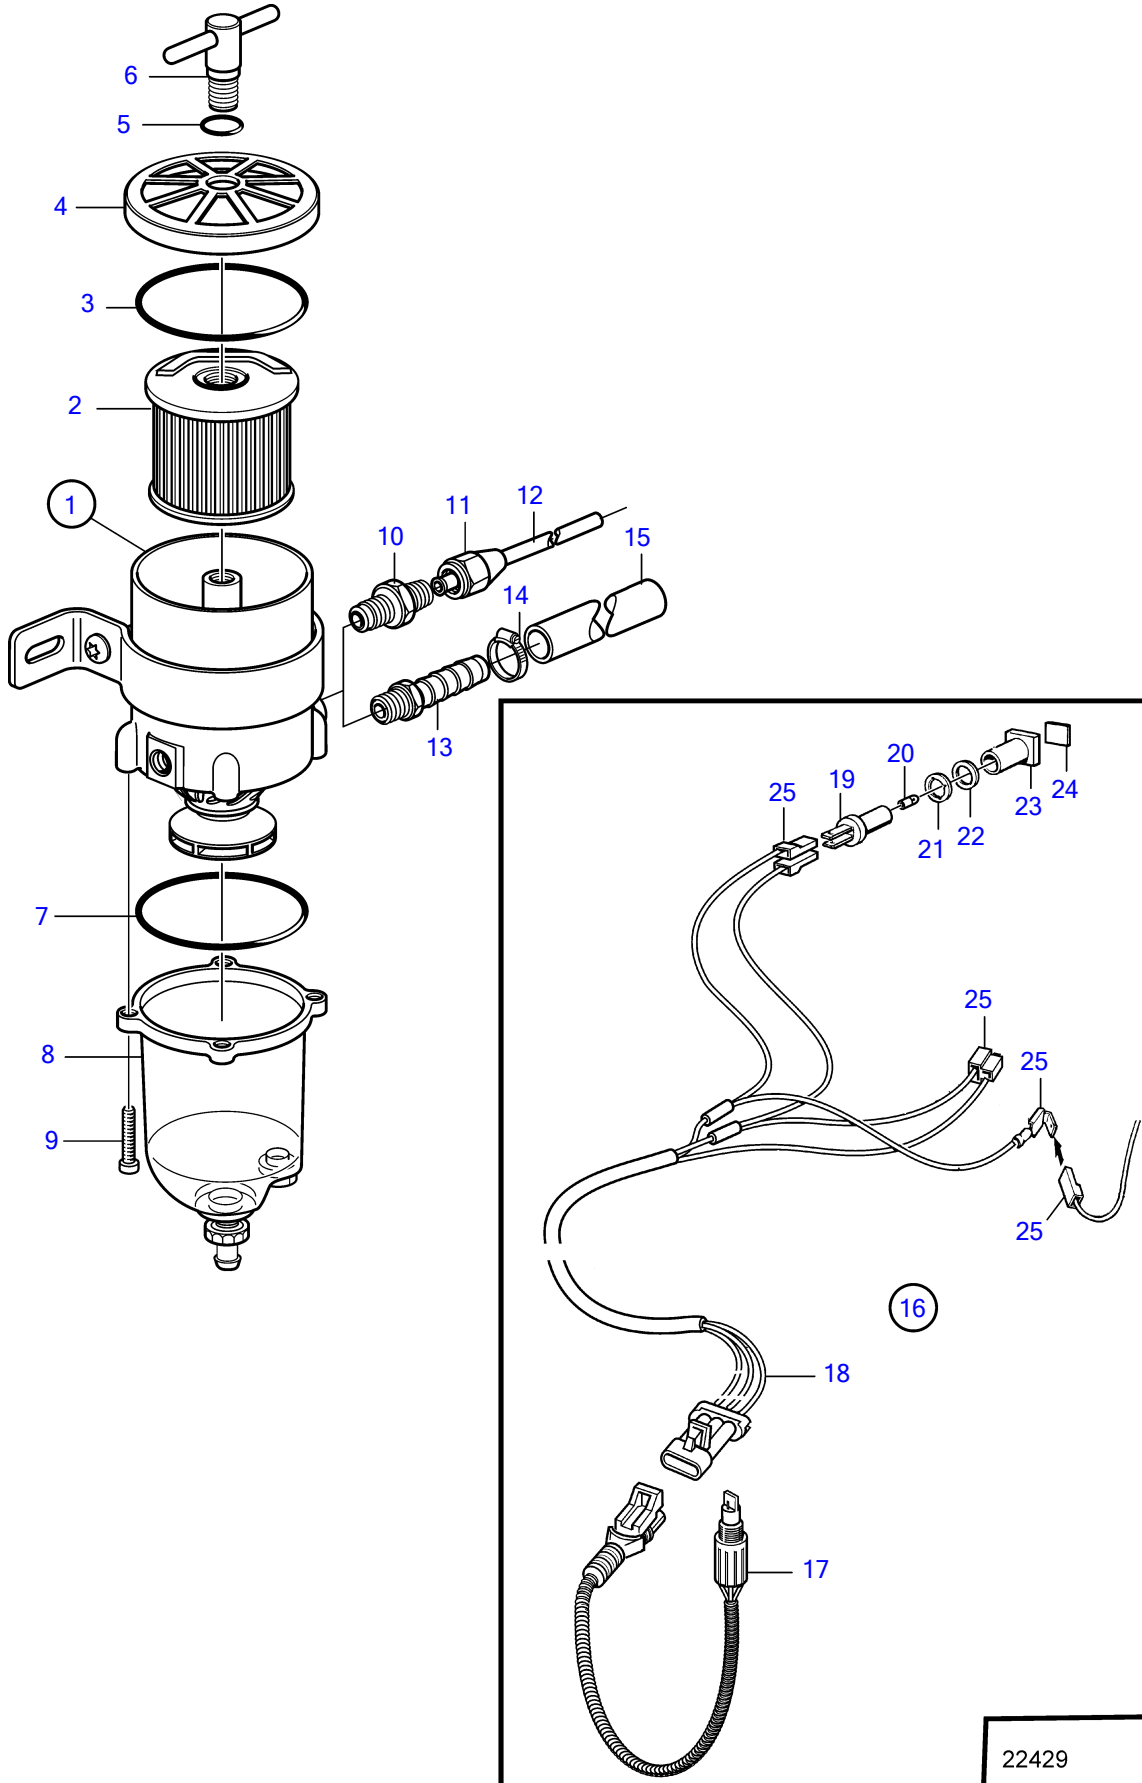

MD2010B, MD2020B, MD2030B, MD2040B

MD2010B, MD2020B, MD2030B, MD2040B

REF	PART NO.	QTY	DESCRIPTION	SEE SEC.	NOTES
1	877762	1	Fuel filter		(861143)
			• Bulletin P-44-5-18	P-44-5-18-EN	Water in Fuel Alarm for fuel pre-filters
2	1147147	1	• Fuel filter insert		2 mikron
	861014	1	• Insert		10 mikron
	3581760	1	• Insert		30 mikron
3	838504	1	• Gasket		
4		1	• Lock		
5	838505	1	• O-ring		
6		1	• Handle		
7	3838861	1	• Gasket		
8	3838848	1	• Bowl		
9	950024	4	• Cross recessed screw		
10	954337	2	Nipple		
11	954323	2	Fitting nut		
12	1140062	2	Copper tube		
13	3825000	2	Hose nipple		
14	961664	2	Hose clamp		
15	861057	X	Fuel hose		3/8"
			• Bulletin P-23-4-4	P-23-4-4-EN	Fuel Hose P/N 861057
16	1140724	1	Level guard		
17	3588916	1	• Alarm kit		
18	881774	1	• Wiring harness		
19	808175	1	• Lamp socket		
20	19923	1	• Bulb		12V, 2W
	182059	1	• Bulb		24V, 3W
21	967583	1	• Retainer		
22	829714	1	• Sealing ring		
23	838455	1	• Retainer		
24	872591	1	• Symbol strip		
25		X	• cables and terminals	1963	