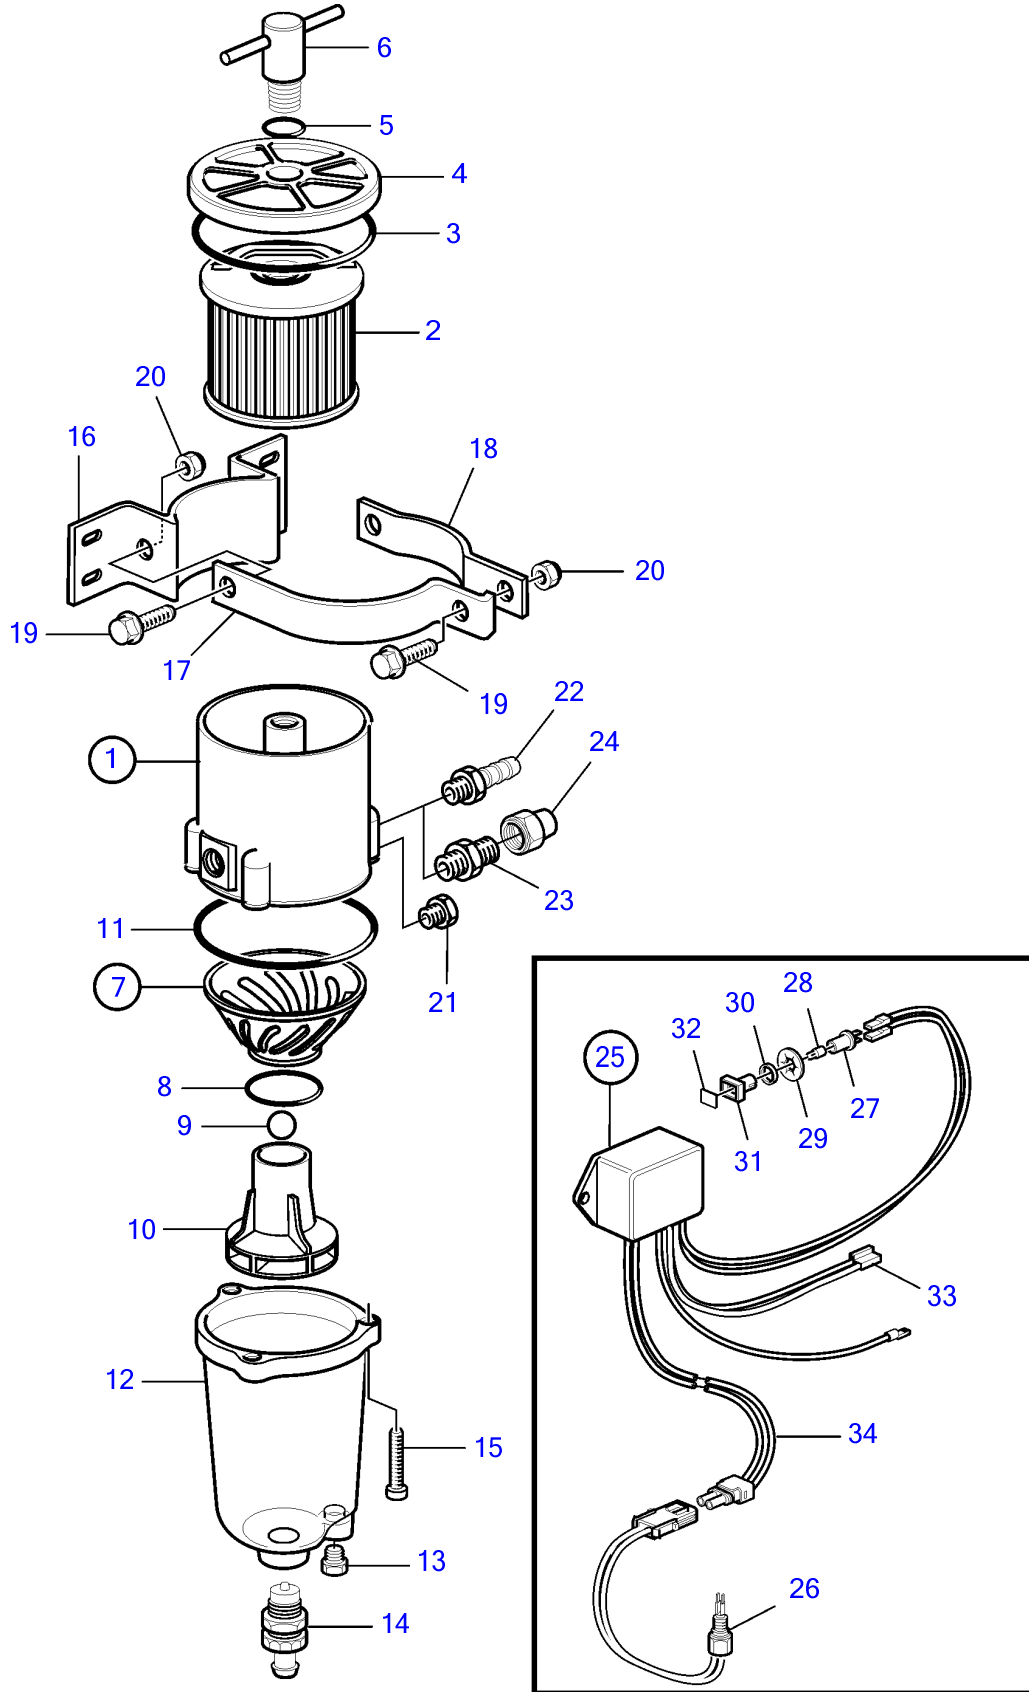

MD2010B, MD2020B, MD2030B, MD2040B

MD2010B, MD2020B, MD2030B, MD2040B

REF	PART NO.	QTY	DESCRIPTION	SEE SEC.	NOTES
1	861143	1	Fuel filter		Repl by 877762
			• Bulletin 50-03	50-03-EN	Extra Fuel/Water Separators, D2010, D22
			• Bulletin 50-10	50-10-EN	Changes in Fuel Filter Program due to Legislation
			• Bulletin 50-11A	50-11A-EN	Fuel Filters / Water Separators
1	877762	1	Fuel filter		
			• Bulletin P-44-5-18	P-44-5-18-EN	Water in Fuel Alarm for fuel pre-filters
1			•		
			•	9024	
2	861014	1	• Insert		
3	838504	1	• Gasket		
4		1	• Lock		
5	838505	1	• O-ring		
6		1	• Handle		
7	861455	1	• O-ring		
8		1	• • O-ring		
9		1	• • • Ball		
10		1	• • • Insert		
11	3838861	1	• • • Gasket		(838502)
12	3838848	1	• Bowl		(861453)
13		1	• Plug		
14	861456	1	• Faucet		
15	950024	4	• Cross recessed screw		
16		1	• Bracket		
17		1	• Clamp		
18		1	• Clamp		
19		3	• Screw		
20		3	• Nut		
21		1	• Plug		
22	3825000	X	Hose nipple		(834781)
23	954337	X	Nipple		
24	954323	X	Fitting nut		
25	1140724	1	Level guard		
26	3588916	1	• Alarm kit		
27	808175	1	• Lamp socket		
28	19923	1	• Bulb		12V, 2W
	182059	1	• Bulb		24V, 3W
29	967583	1	• Retainer		
30	829714	1	• Sealing ring		
31	838455	1	• Retainer		
32	872591	1	• Symbol strip		
33		X	• cables and terminals	1963	
34	881774	1	Wiring harness		