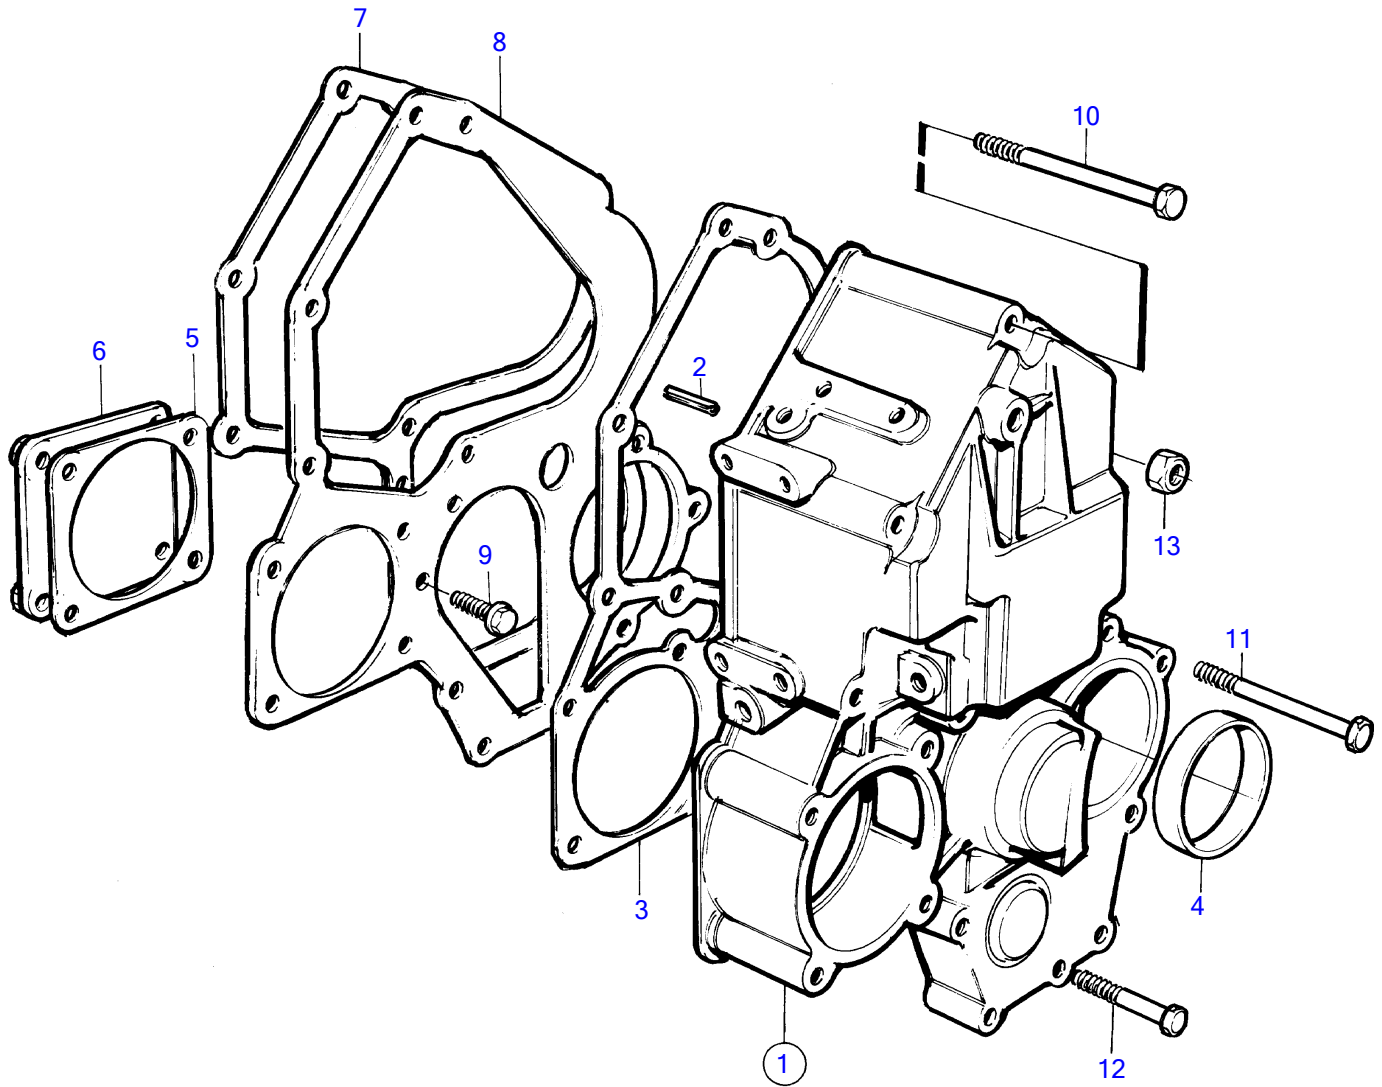

MD2040B

15035

MD2040B

REF	PART NO.	QTY	DESCRIPTION	NOTES
1	3580584	1	Timing gear casing	
2		1	• Tensioning din	
3	3583710	1	Gasket	(3580585)
4	3580586	1	Sealing ring	
5	3580378	1	Gasket	
6	3580377	1	Cardboard tube	Replaced by 3580377
	3583714	1	Cardboard tube	
7	3583707	1	Gasket	(3580572)
8	3580571	1	Front plate	Replaced by 3809322
	3809322	1	Plate	Replaced by 21299880
	21299880	1	Plate	
9	967949	3	Flange screw	
10	861899	2	Screw	
11	965178	5	Flange screw	(3580054)
12	3580371	6	Screw	
13	945407	4	Flange nut	