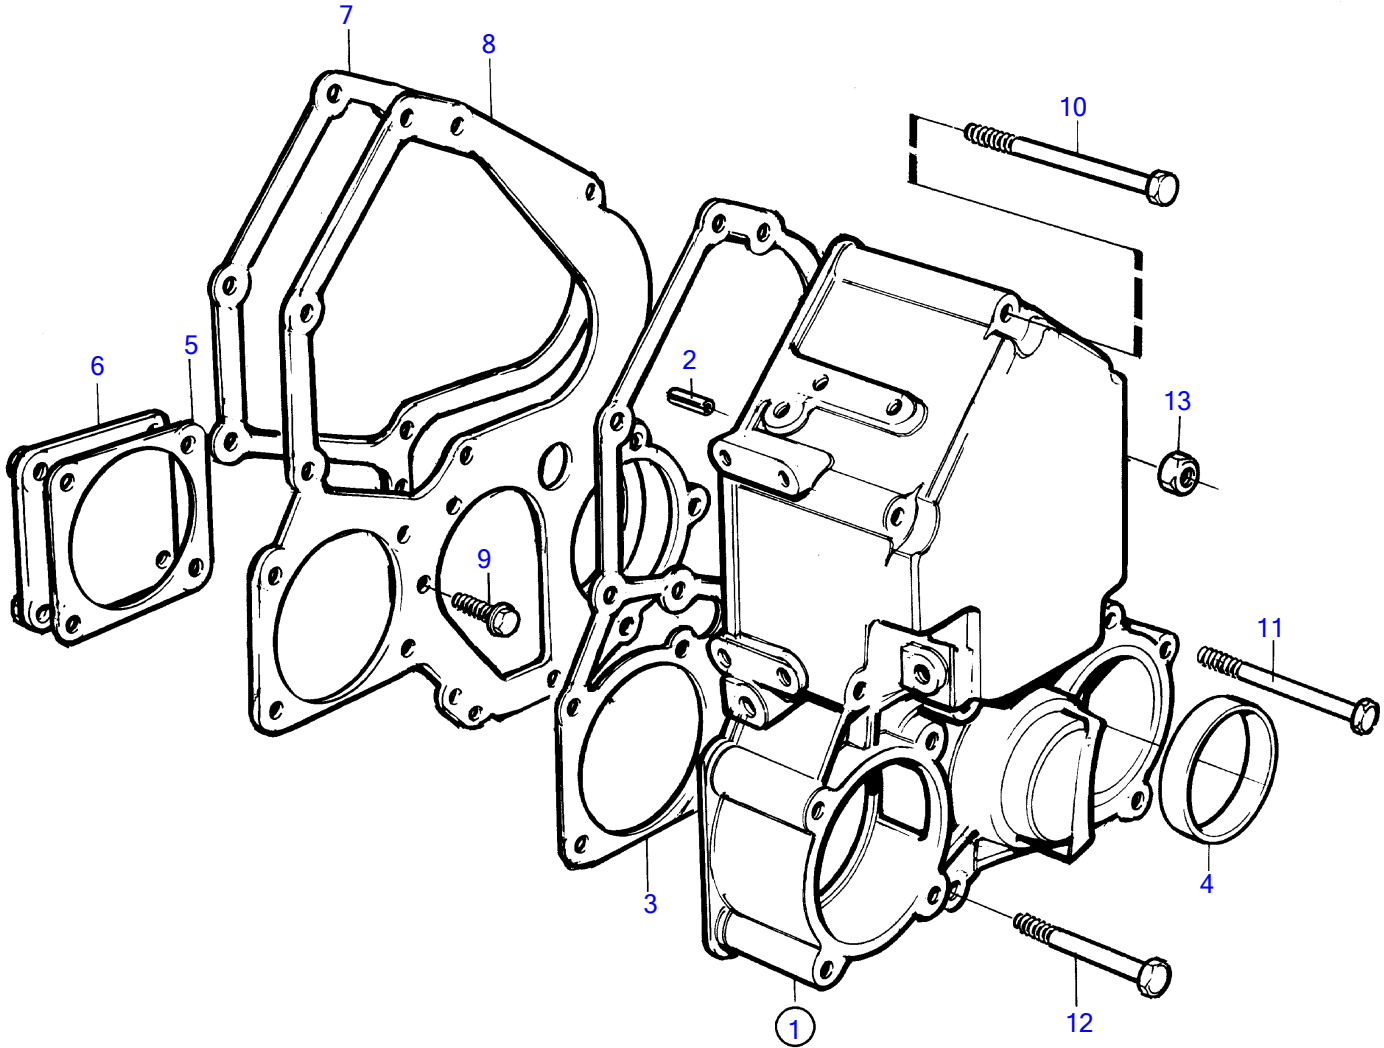

MD2030B

15034

MD2030B

REF	PART NO.	QTY	DESCRIPTION	NOTES
1	3580373	1	Timing gear casing	
2		1	• Tensioning din	
3	3580374	1	Gasket	
4	3580026	1	Sealing ring	
5	3580378	1	Gasket	
6	3580377	1	Cardboard tube	Replaced by 3583714
	3583714	1	Cardboard tube	
7	3580360	1	Gasket	
8	3580359	1	Front plate	
9	967949	3	Flange screw	
10	861899	2	Screw	
11	965178	2	Flange screw	(3580054)
12	3580053	4	Screw	
13	945407	1	Flange nut	