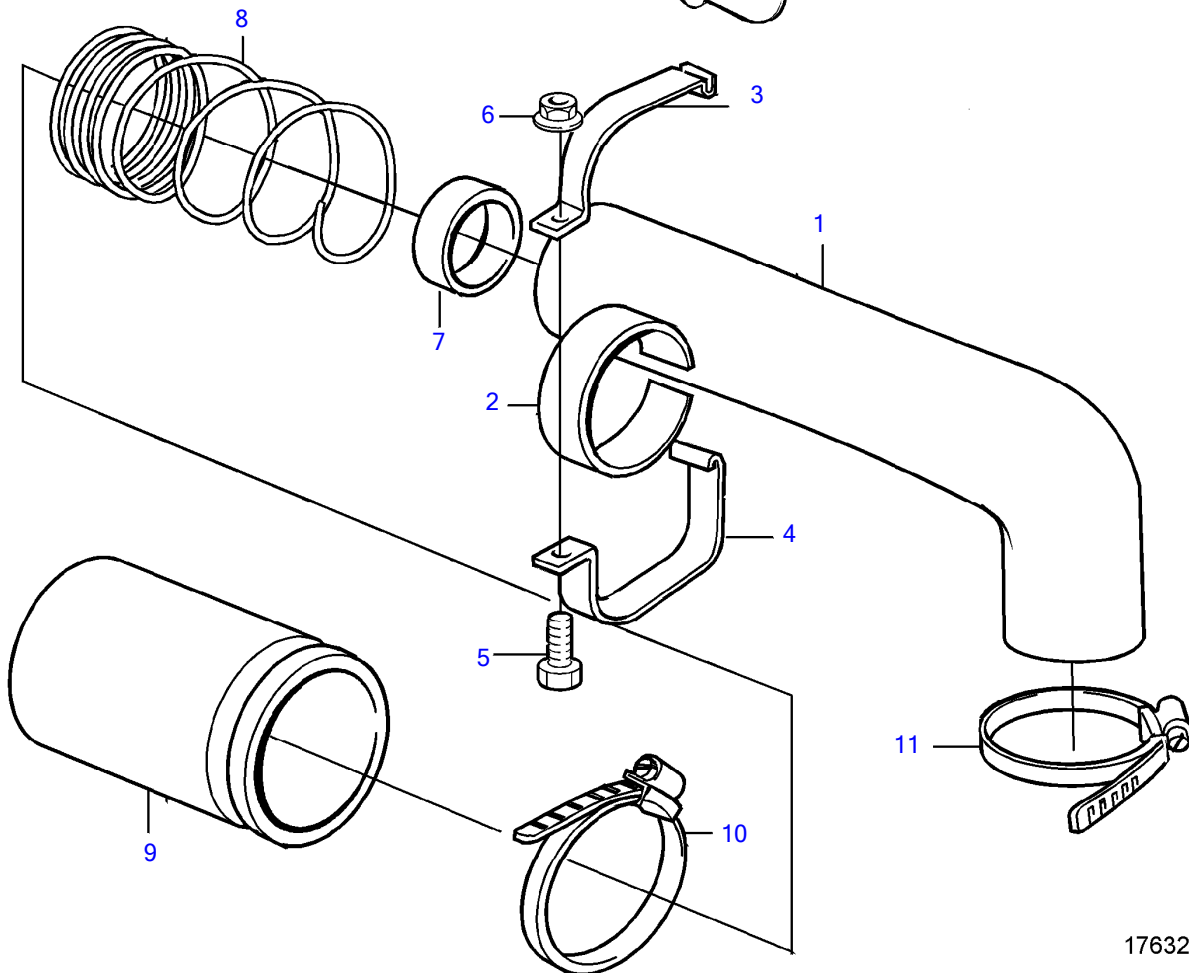

MD2020B

17632

MD2020B

REF	PART NO.	QTY	DESCRIPTION	SEE SEC.	NOTES
1	3581515	1	Hose		
2	3581401	1	Protecting sleeve		
3	3581398	1	Clamp		
4	3581399	1	Clamp		
5	967949	1	Flange screw		
6	945407	1	Flange nut		
7	3581400	1	Tube		
8	3580510	1	Spring		
9	3580509	1	Filter		
10	961673	1	Hose clamp		
11	961671	1	Hose clamp		
12	861870	1	Screw		
13	3580244	1	Heat exchanger housi		
14	3886430	1	• Plug blank		
15	861905	1	Filler cap		
		1	Lock	573	When separate expansion tank is being used., Alt
16	861906	1	Exhaust riser		
17	861907	1	Gasket		
18	948645	4	Flange lock nut		
19	953042	4	Stud		
20	3580245	1	Gasket		
21	861914	2	Stud		
22	945407	2	Flange nut		
23	3580246	2	Screw		
	955285	4	Hexagon screw		
24	861913	6	Spring washer		
25	861918	1	Plug		
26	861917	1	Washer		
27	(861869)	1	Lifting eye		Obsolete part