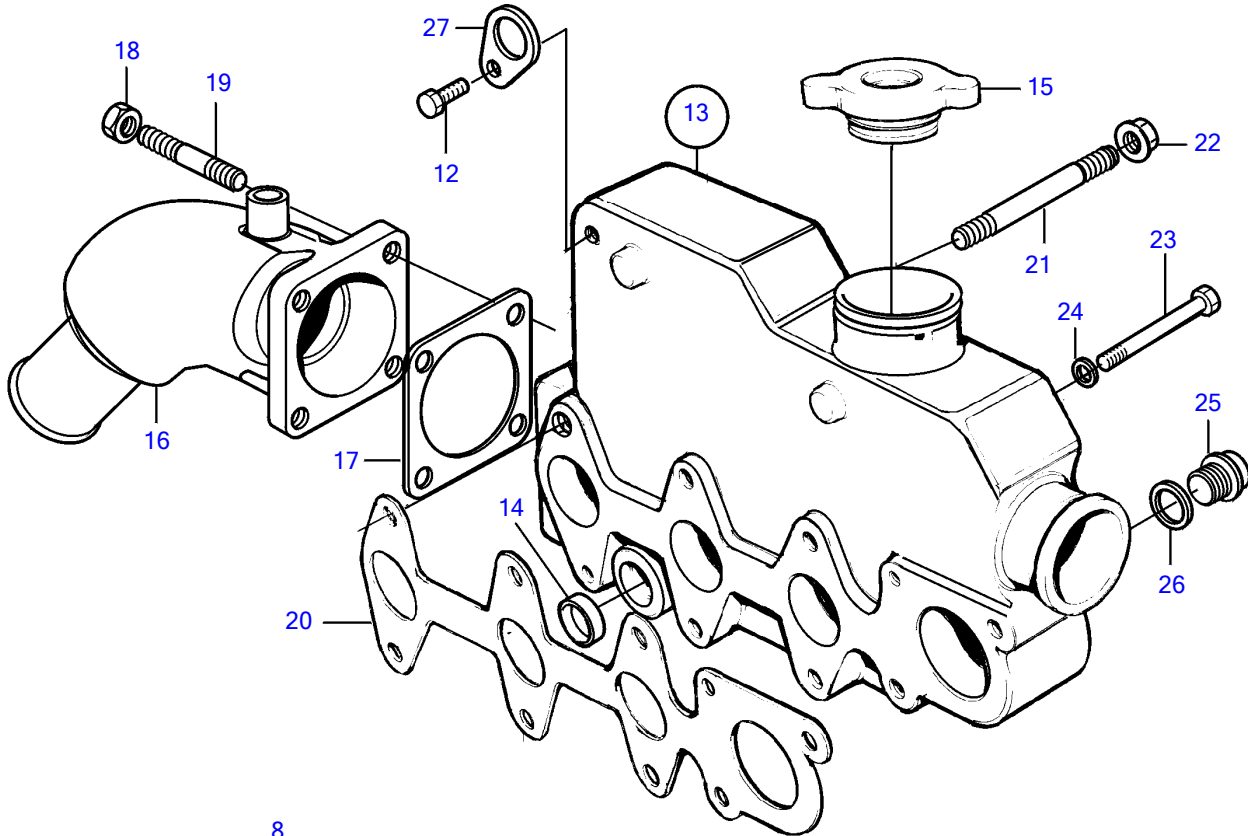

MD2020B

17632

MD2020B

REF	PART NO.	QTY	DESCRIPTION	SEE SEC.	NOTES
1	3581515	1	Hose		
2	3581401	1	Protecting sleeve		
3	3581398	1	Clamp		
4	3581399	1	Clamp		
5	967949	1	Flange screw		
6	945407	1	Flange nut		
7	3581400	1	Tube		
8	3580510	1	Spring		
9	3580509	1	Filter		
10	961673	1	Hose clamp		
11	961671	1	Hose clamp		
12	861870	1	Screw		
13	3580244	1	Heat exchanger housi		
14	3886430	1	• Plug blank		
15	861905	1	Filler cap		
		1	Lock	573	When separate expansion tank is being used., Alt
16	861906	1	Exhaust riser		
17	861907	1	Gasket		
18	948645	4	Flange lock nut		
19	953042	4	Stud		
20	3580245	1	Gasket		
21	861914	2	Stud		
22	945407	2	Flange nut		
23	3580246	2	Screw		
	955285	4	Hexagon screw		
24	861913	6	Spring washer		
25	861918	1	Plug		
26	861917	1	Washer		
27	(861869)	1	Lifting eye		Obsolete part