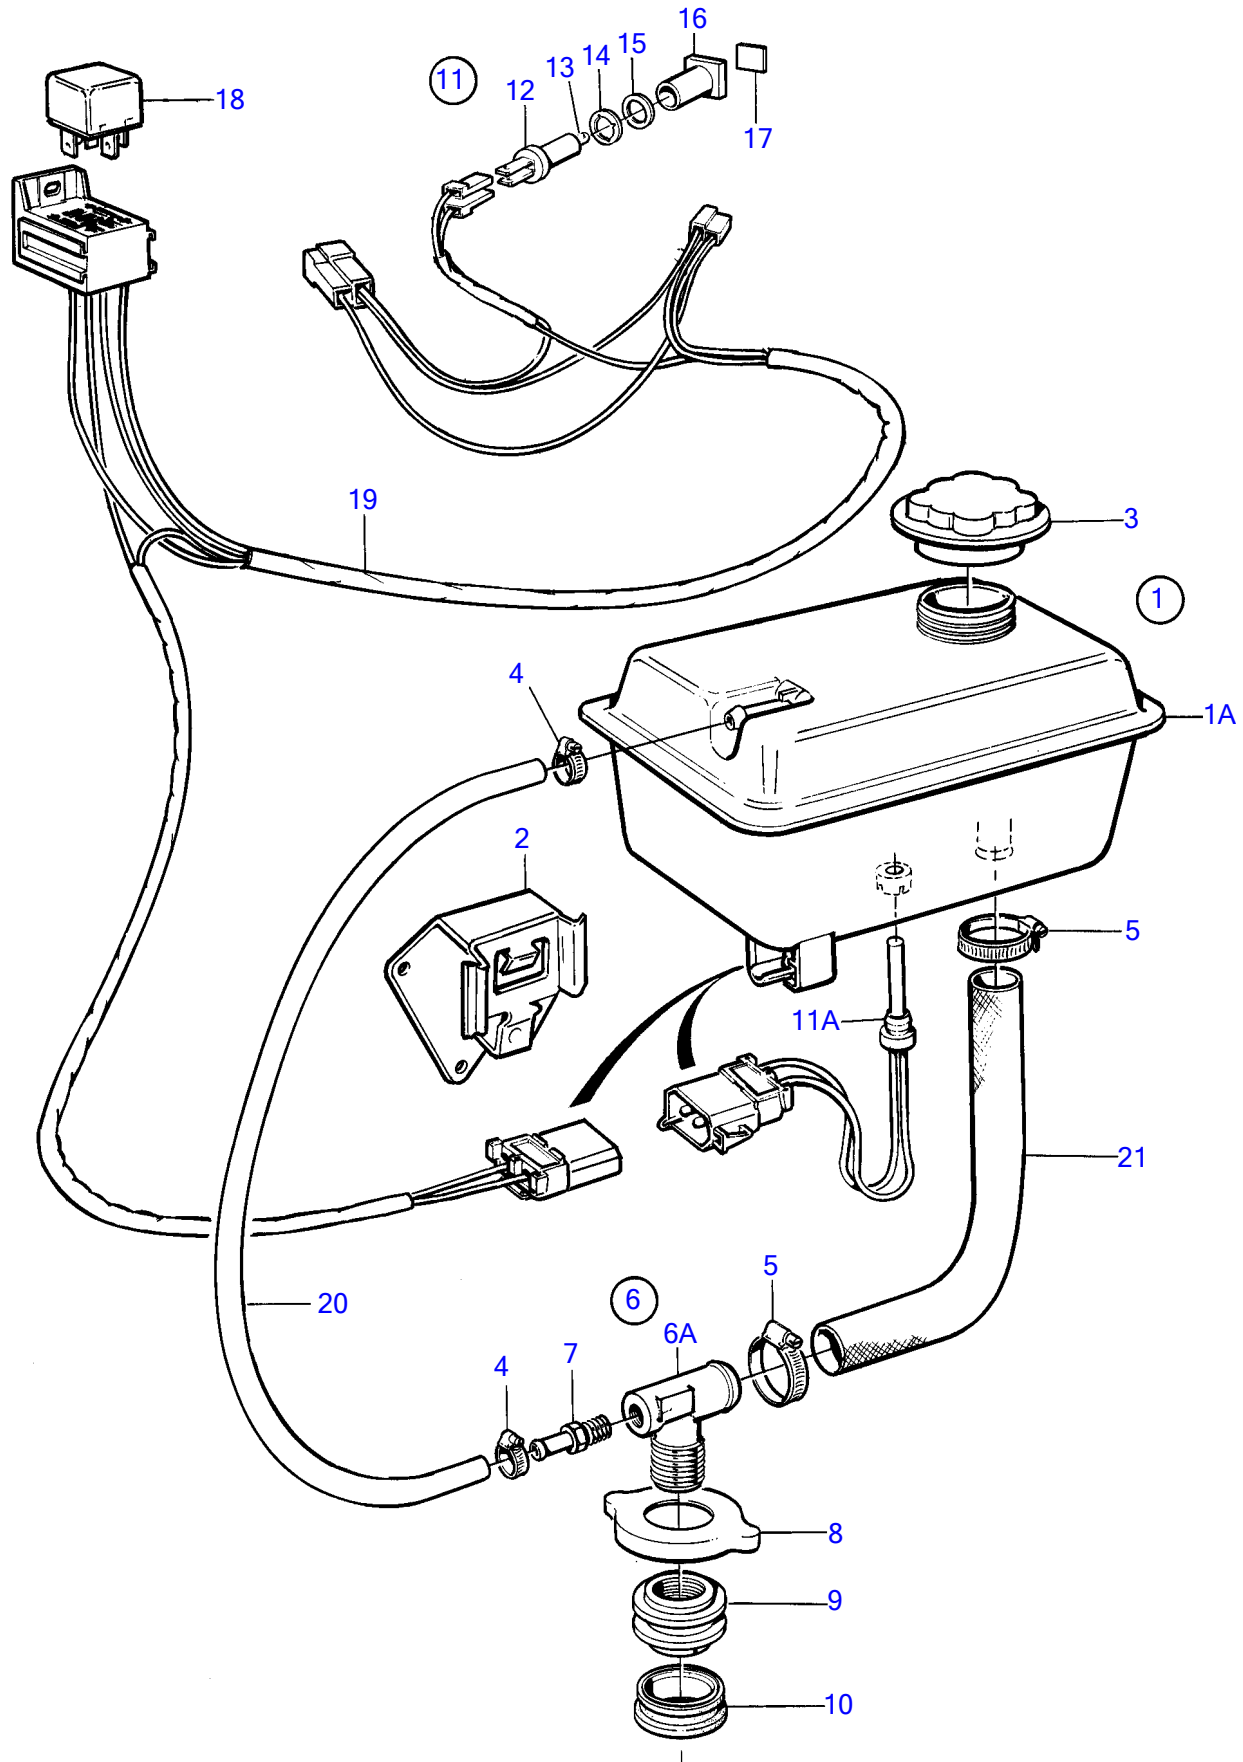

MD2010B, MD2020B, MD2030B, MD2040B

MD2010B, MD2020B, MD2030B, MD2040B

REF	PART NO.	QTY	DESCRIPTION	SEE SEC.	NOTES
1	3581427	1	Expansion tank		(861745)
1A	861105	1	• Expansion tank		
			• Bulletin P-18-4-4	P-18-4-4-EN	Coolant Recommendations for Gas Engines
			• Bulletin p-26-1-7	p-26-1-7-EN	Coolant Capacity, FWC Gas Engines
2	3582351	1	• Bracket		
3	1674083	1	• Pressure cap		75kPa (1357775)
4	961663	2	• Hose clamp		
5	961666	2	• Hose clamp		
6	3581441	1	• Hose connection		(861741)
6A	943516	1	• • Elbow nipple		
7	860558	1	• • Hose coupling		
8	861740	1	• • Cardboard tube		
9	3581430	1	• • Sealing retainer		
10	1543751	1	• • Sealing ring		
11	(861759)	1	Level guard		Obsolete part
11A	3547710	1	• Level guard		
12	808175	1	• Lamp socket		
13	19923	1	• Bulb		12V, 2W
14	967583	1	• Retainer		
15	829714	1	• Sealing ring		
16	838455	1	• Retainer		
17	(3825092)	1	• Symbol strip		Obsolete part
18	873765	1	• Relay		(873765)
19		X	• cables and terminals	1963	
20	942700	X	Hose		
21	952970	X	Hose		