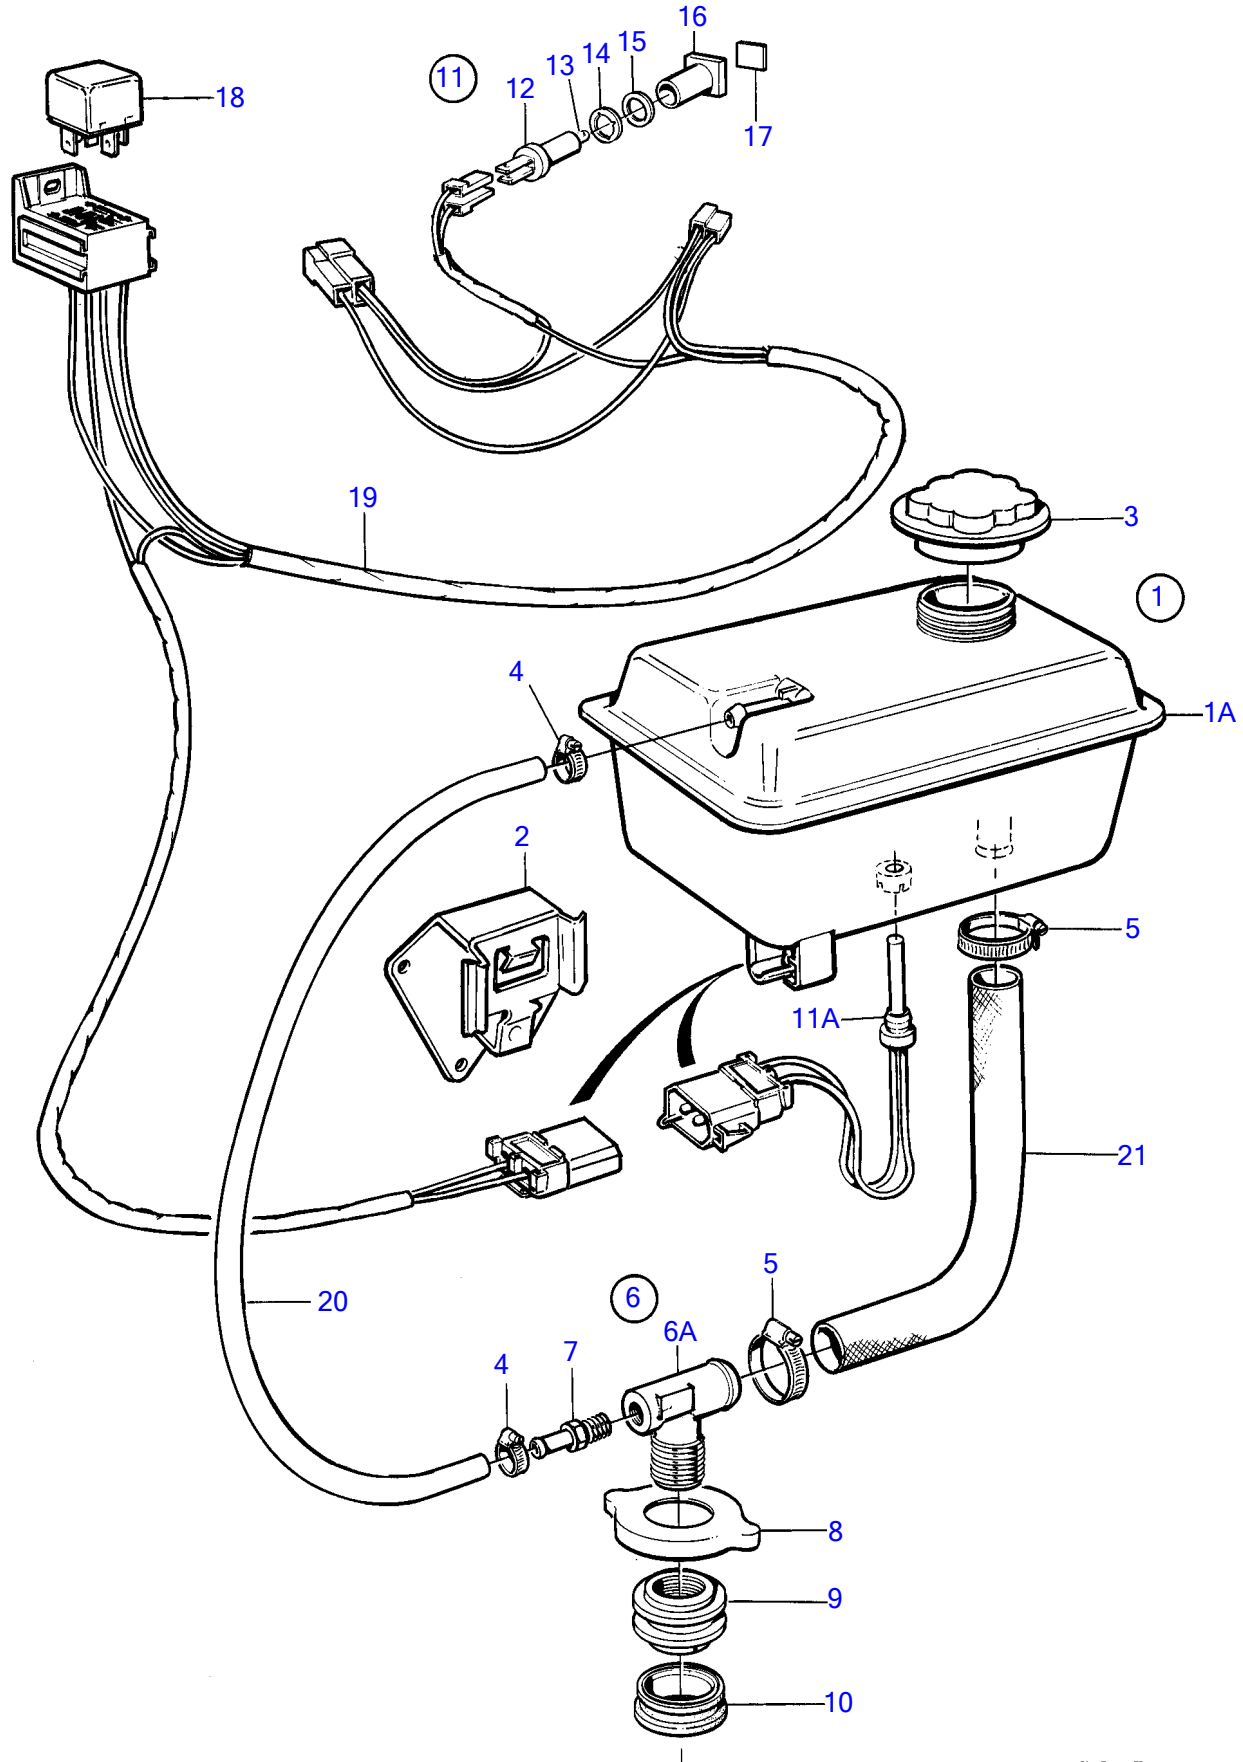

MD2010B, MD2020B, MD2030B, MD2040B

MD2010B, MD2020B, MD2030B, MD2040B

REF	PART NO.	QTY	DESCRIPTION	SEE SEC.	NOTES
1	3581427	1	Expansion tank		(861745)
1A	861105	1	• Expansion tank		
			• Bulletin P-18-4-4	P-18-4-4-EN	Coolant Recommendations for Gas Engines
			• Bulletin p-26-1-7	p-26-1-7-EN	Coolant Capacity, FWC Gas Engines
2	3582351	1	• Bracket		
3	1674083	1	• Pressure cap		75kPa (1357775)
4	961663	2	• Hose clamp		
5	961666	2	• Hose clamp		
6	3581441	1	• Hose connection		(861741)
6A	943516	1	• • Elbow nipple		
7	860558	1	• • Hose coupling		
8	861740	1	• • Cardboard tube		
9	3581430	1	• • Sealing retainer		
10	1543751	1	• • Sealing ring		
11	(861759)	1	Level guard		Obsolete part
11A	3547710	1	• Level guard		
12	808175	1	• Lamp socket		
13	19923	1	• Bulb		12V, 2W
14	967583	1	• Retainer		
15	829714	1	• Sealing ring		
16	838455	1	• Retainer		
17	(3825092)	1	• Symbol strip		Obsolete part
18	873765	1	• Relay		(873765)
19		X	• cables and terminals	1963	
20	942700	X	Hose		
21	952970	X	Hose		