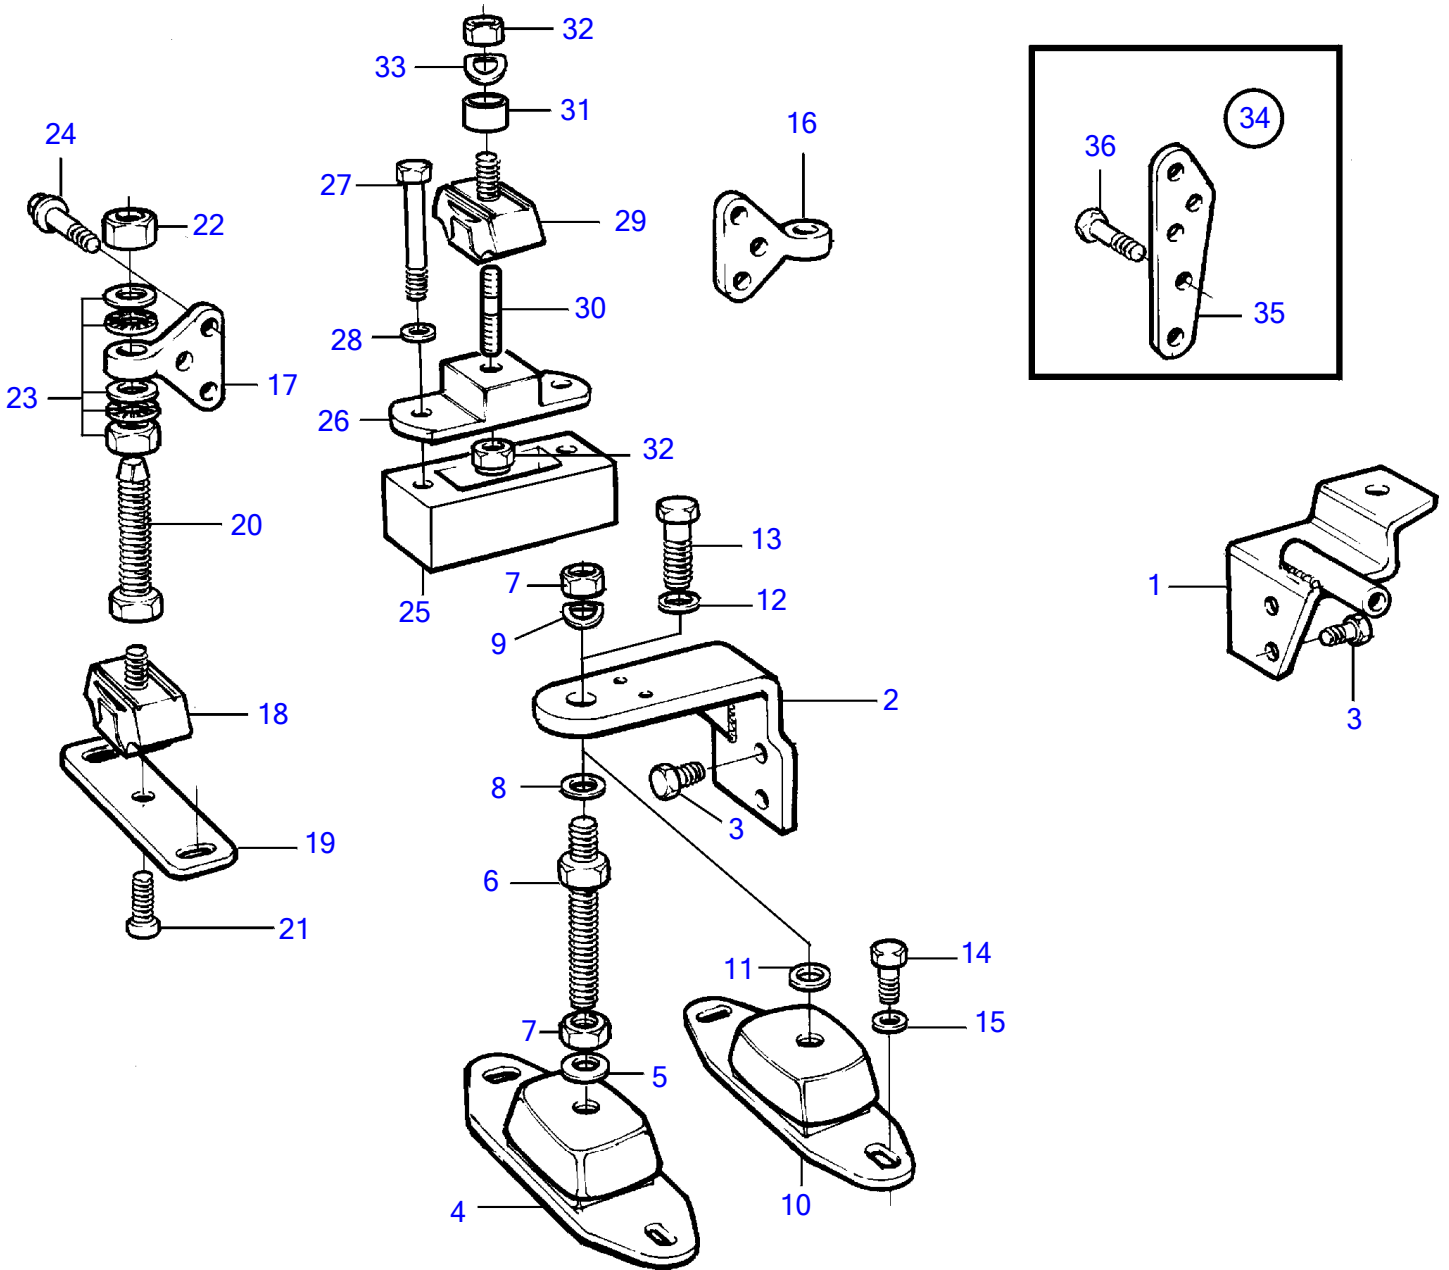

MD2010B

MD2010B

REF	PART NO.	QTY	DESCRIPTION	NOTES
1	3580113	1	Engine mountings, front	P
2	3580114	1	Engine mountings, front	S.B
3	3580115	4	Screw	
10	861460	2	Rubber cushion	
11	955900	2	Washer	
12	941912	2	Spring washer	
13	959710	2	Hexagon screw	
14	963580	4	Hexagon screw	
15	976945	4	Washer	
25	852697	1	Spacer	
26	850338	1	Bracket	
27	(963590)	2	Hexagon screw	Obsolete part
28	853095	2	Washer	
29	850404	1	Rubber element	Replaced by 1pc rubber element 840845 and 1pc stud 924075.
	840845	1	Rubber element	
30	924075	1	Stud	
31	852554	1	Bushing	
32	971095	2	Flange nut	
33	941908	2	Spring washer	