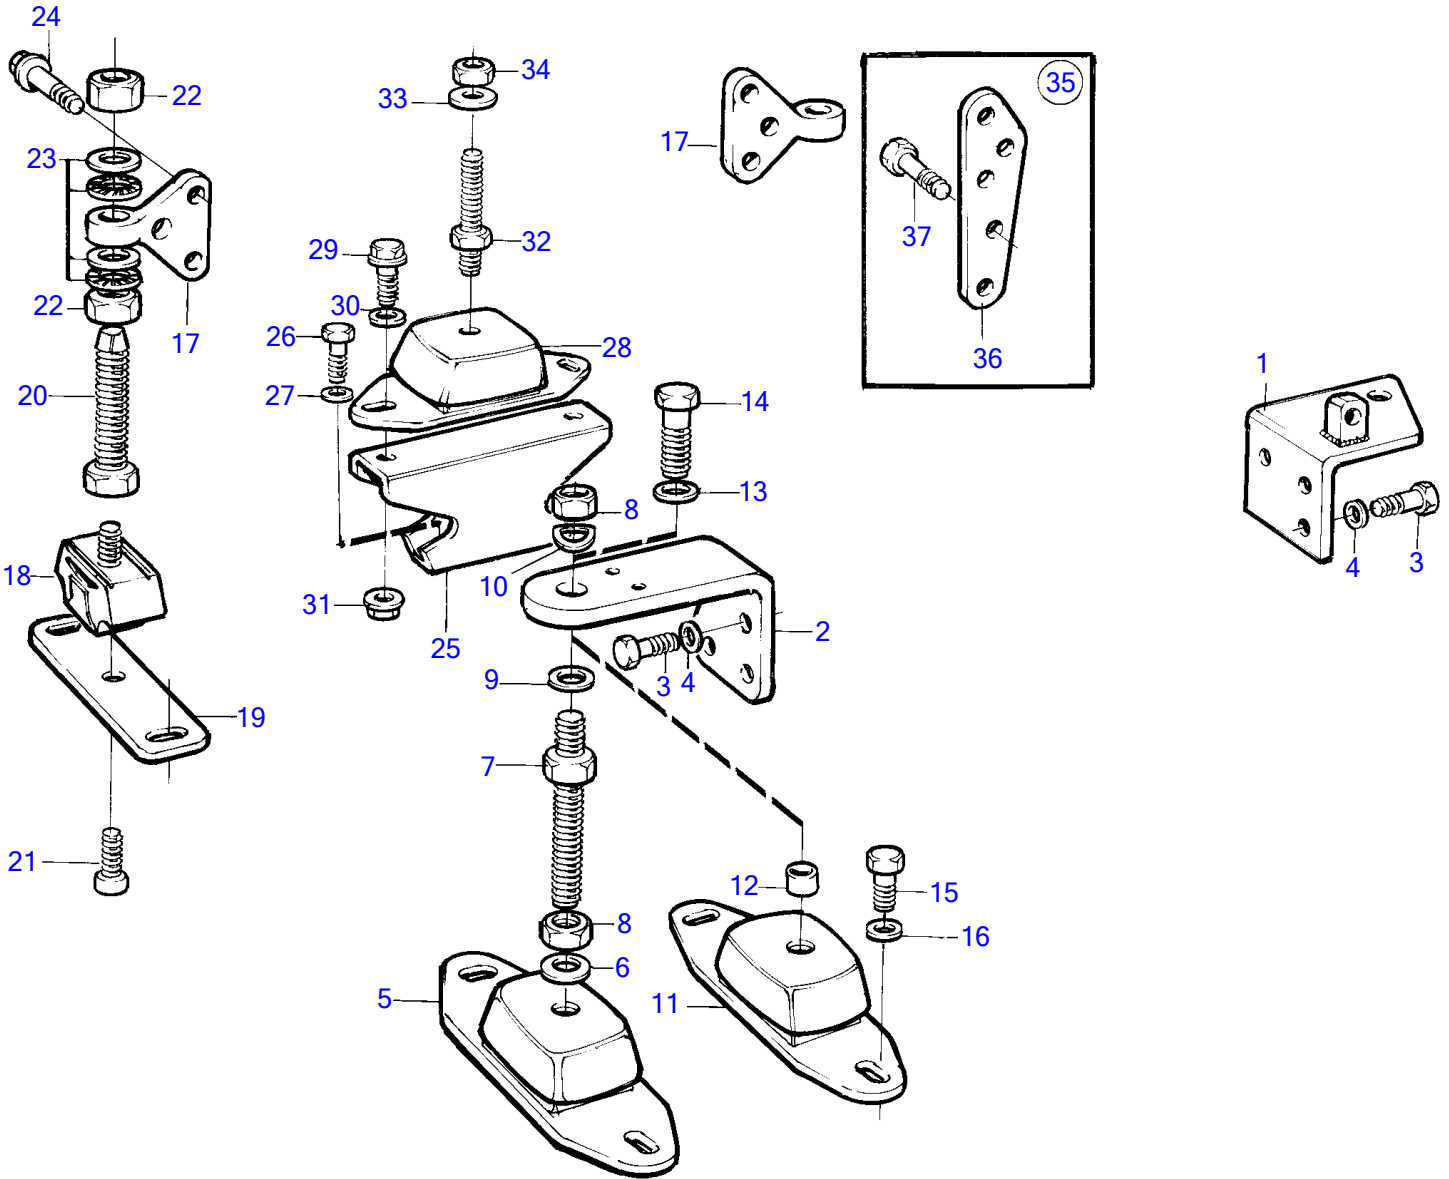

MD2040B

16134

MD2040B

REF	PART NO.	QTY	DESCRIPTION	NOTES
1	3580604	1	Stay, front	P
2	3580603	1	Stay, front	S.B
3	3580605	6	Screw	
4	3580607	6	Spring washer	
11	846765	2	Rubber element	
12	861461	2	Spacer sleeve	
13	941912	2	Spring washer	
14	979899	2	Hexagon screw	
15	963580	4	Hexagon screw	
16	976945	4	Washer	
17	861314	2	Engine bracket, rear	
25	861538	1	Bracket	
26	963582	2	Screw	
27	853095	2	Washer	
28	858161	1	Rubber element	
29	946441	2	Flange screw	
30	1594095	2	Washer	
31	971095	2	Flange nut	
32	861539	1	Adjusting screw	
33	940280	1	Spring washer	
34	971072	1	Hexagon nut	(955784)