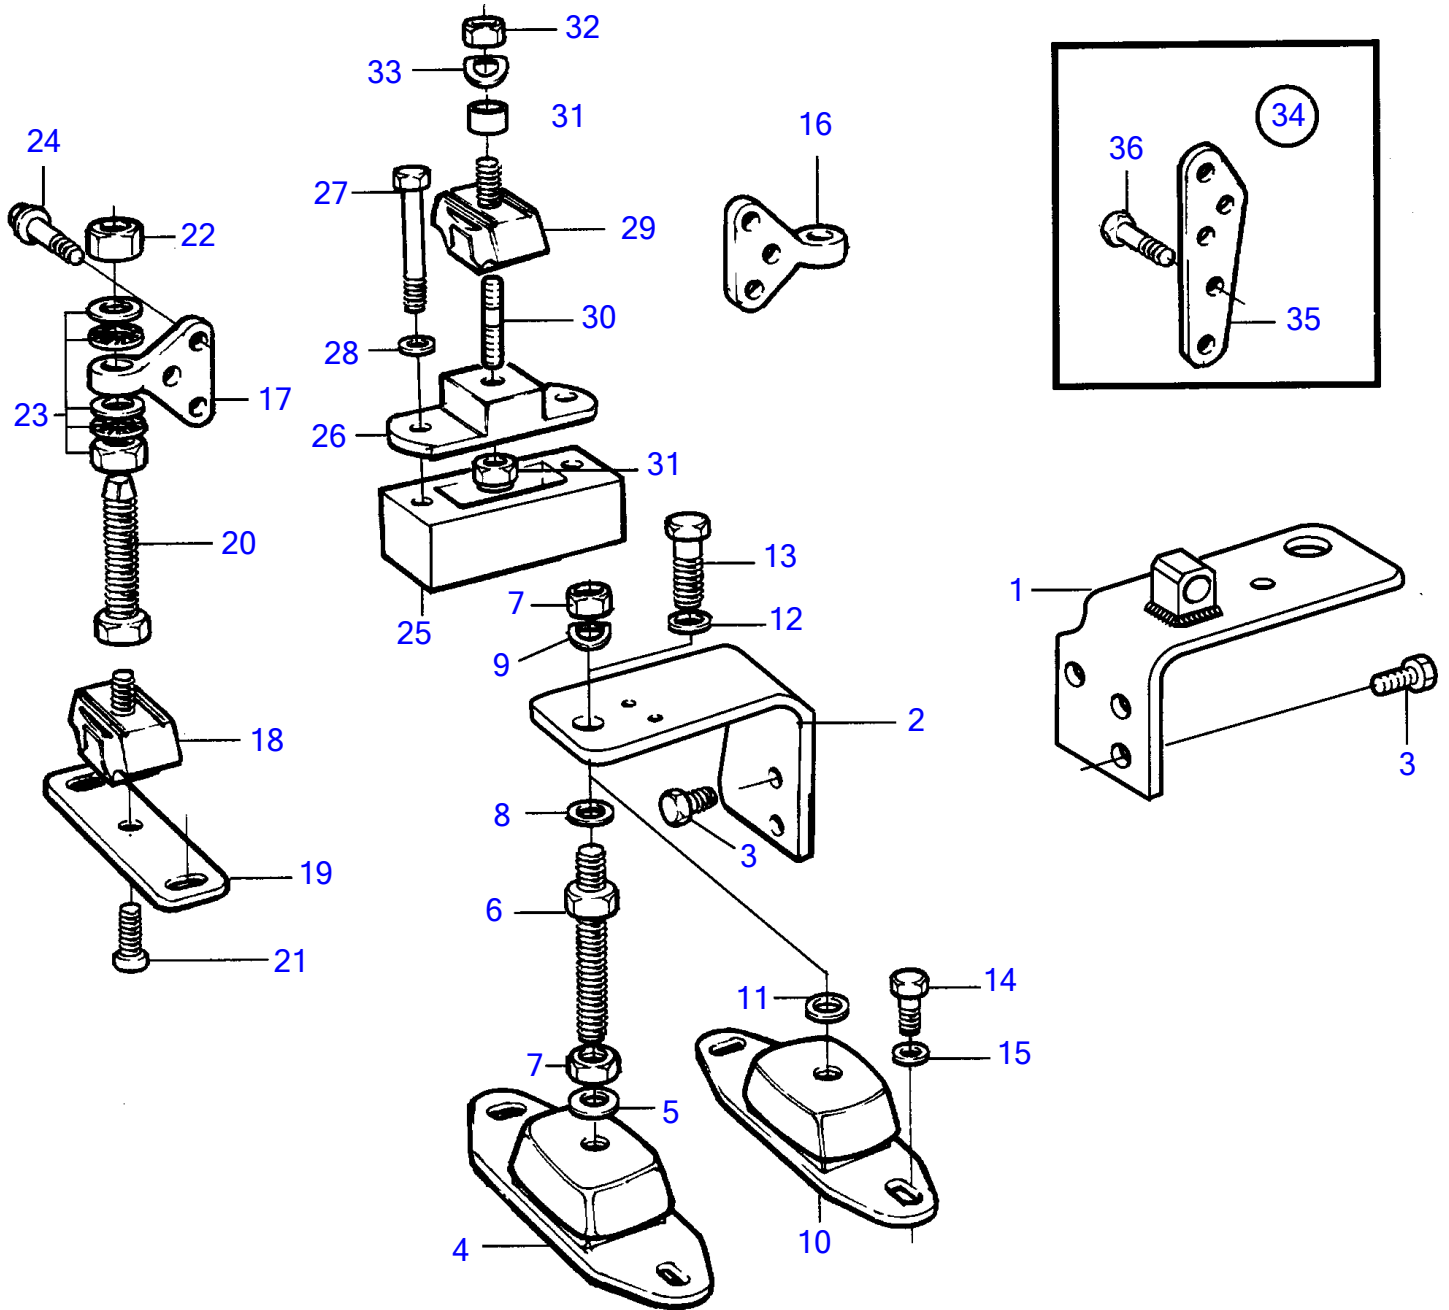

MD2030B

MD2030B

REF	PART NO.	QTY	DESCRIPTION	NOTES
1	3580396	1	Engine mountings, front	P
2	3580397	1	Engine mountings, front	S.B
3	3580398	5	Screw	
10	858161	2	Rubber element	
11	955900	2	Washer	
12	941912	2	Spring washer	
13	959710	2	Hexagon screw	
14	963580	4	Hexagon screw	
15	976945	4	Washer	
25	852697	1	Spacer	
26	850338	1	Bracket	
27	(963590)	2	Hexagon screw	Obsolete part
28	853095	2	Washer	
29	850405	1	Rubber element	Replaced by 1pc rubber element 858455 and 1pc stud 924075.
	858455	1	Rubber cushion	
30	924075	1	Stud	
31	852554	1	Bushing	
32	971095	2	Flange nut	
33	941908	2	Spring washer	