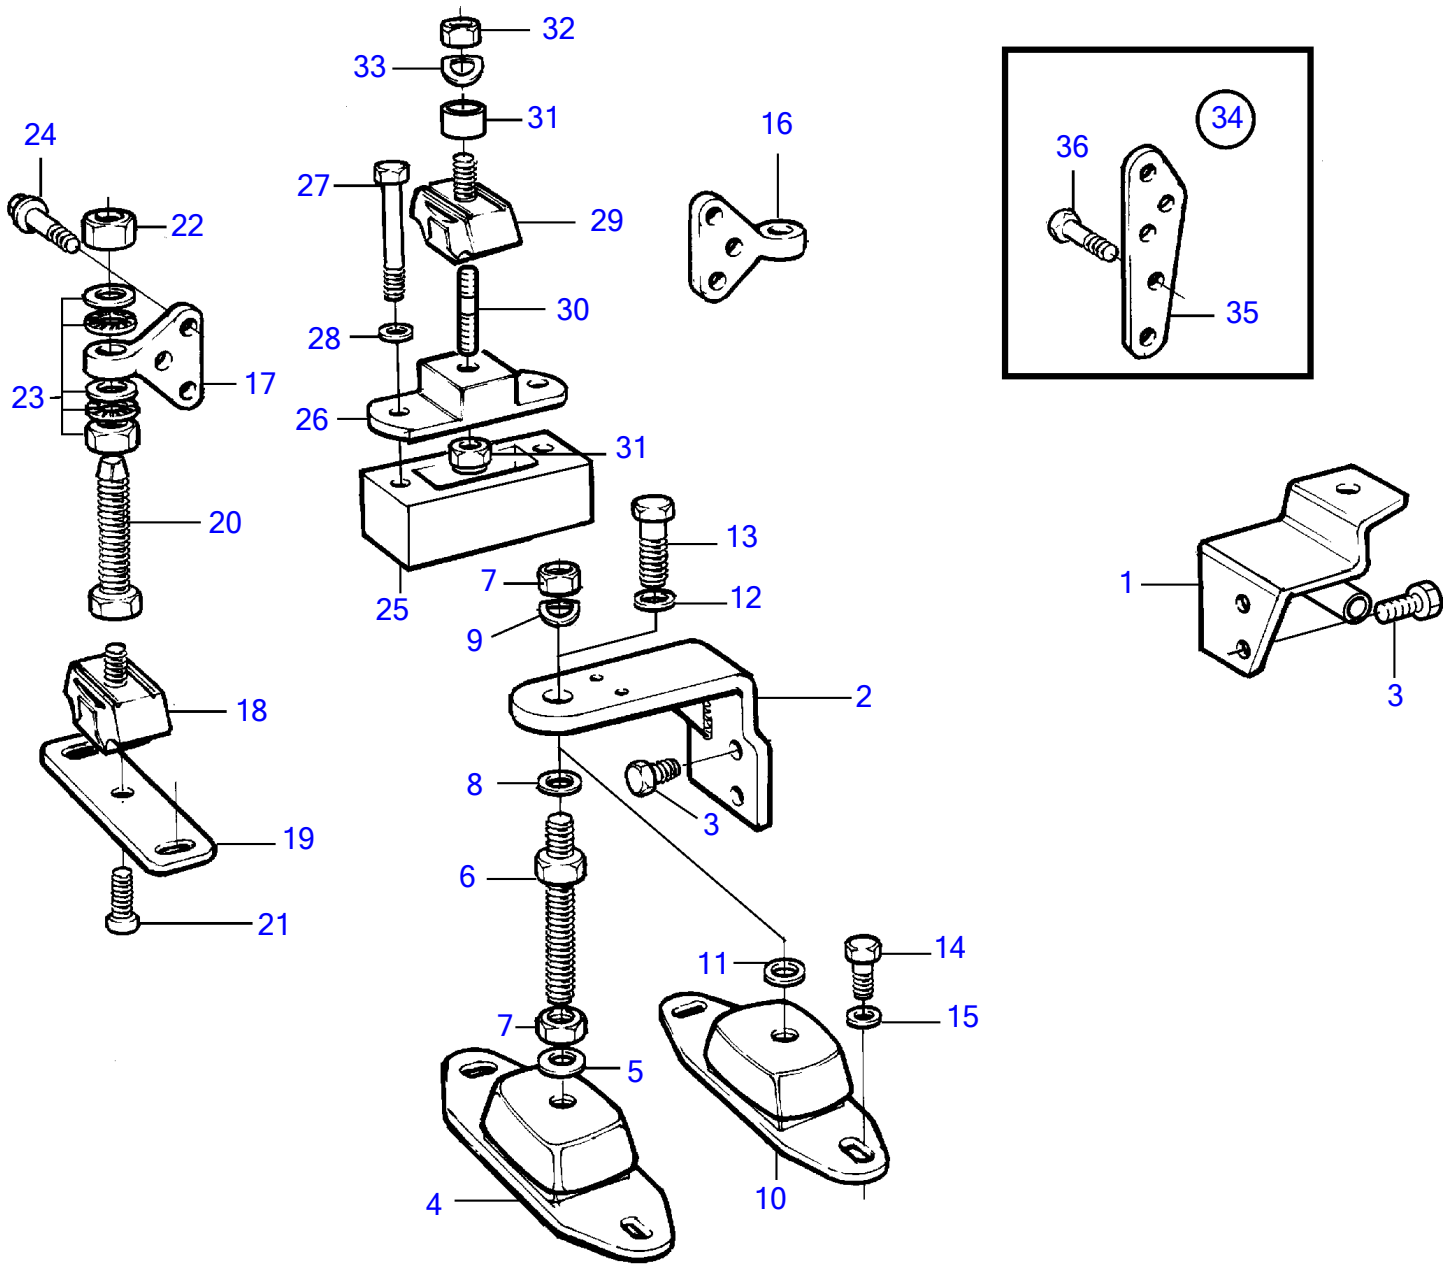

MD2020B

17693

MD2020B

REF	PART NO.	QTY	DESCRIPTION	NOTES
1	3580271	1	Engine mountings, front	P
2	3580114	1	Engine mountings, front	S.B
3	3580115	4	Screw	
10	856834	2	Rubber cushion	
11	955900	2	Washer	
12	941912	2	Spring washer	
13	959710	2	Hexagon screw	
14	963580	4	Hexagon screw	
15	976945	4	Washer	
25	852697	1	Spacer	
26	850338	1	Bracket	
27	(963590)	2	Hexagon screw	Obsolete part
	858455	1	Rubber cushion	
28	853095	2	Washer	
29	850405	1	Rubber element	Replaced by 1pc rubber element 858455 and 1pc stud 924075.
	858455	1	Rubber cushion	
30	924075	1	Stud	
31	852554	1	Bushing	
32	971095	2	Flange nut	
33	941908	2	Spring washer	