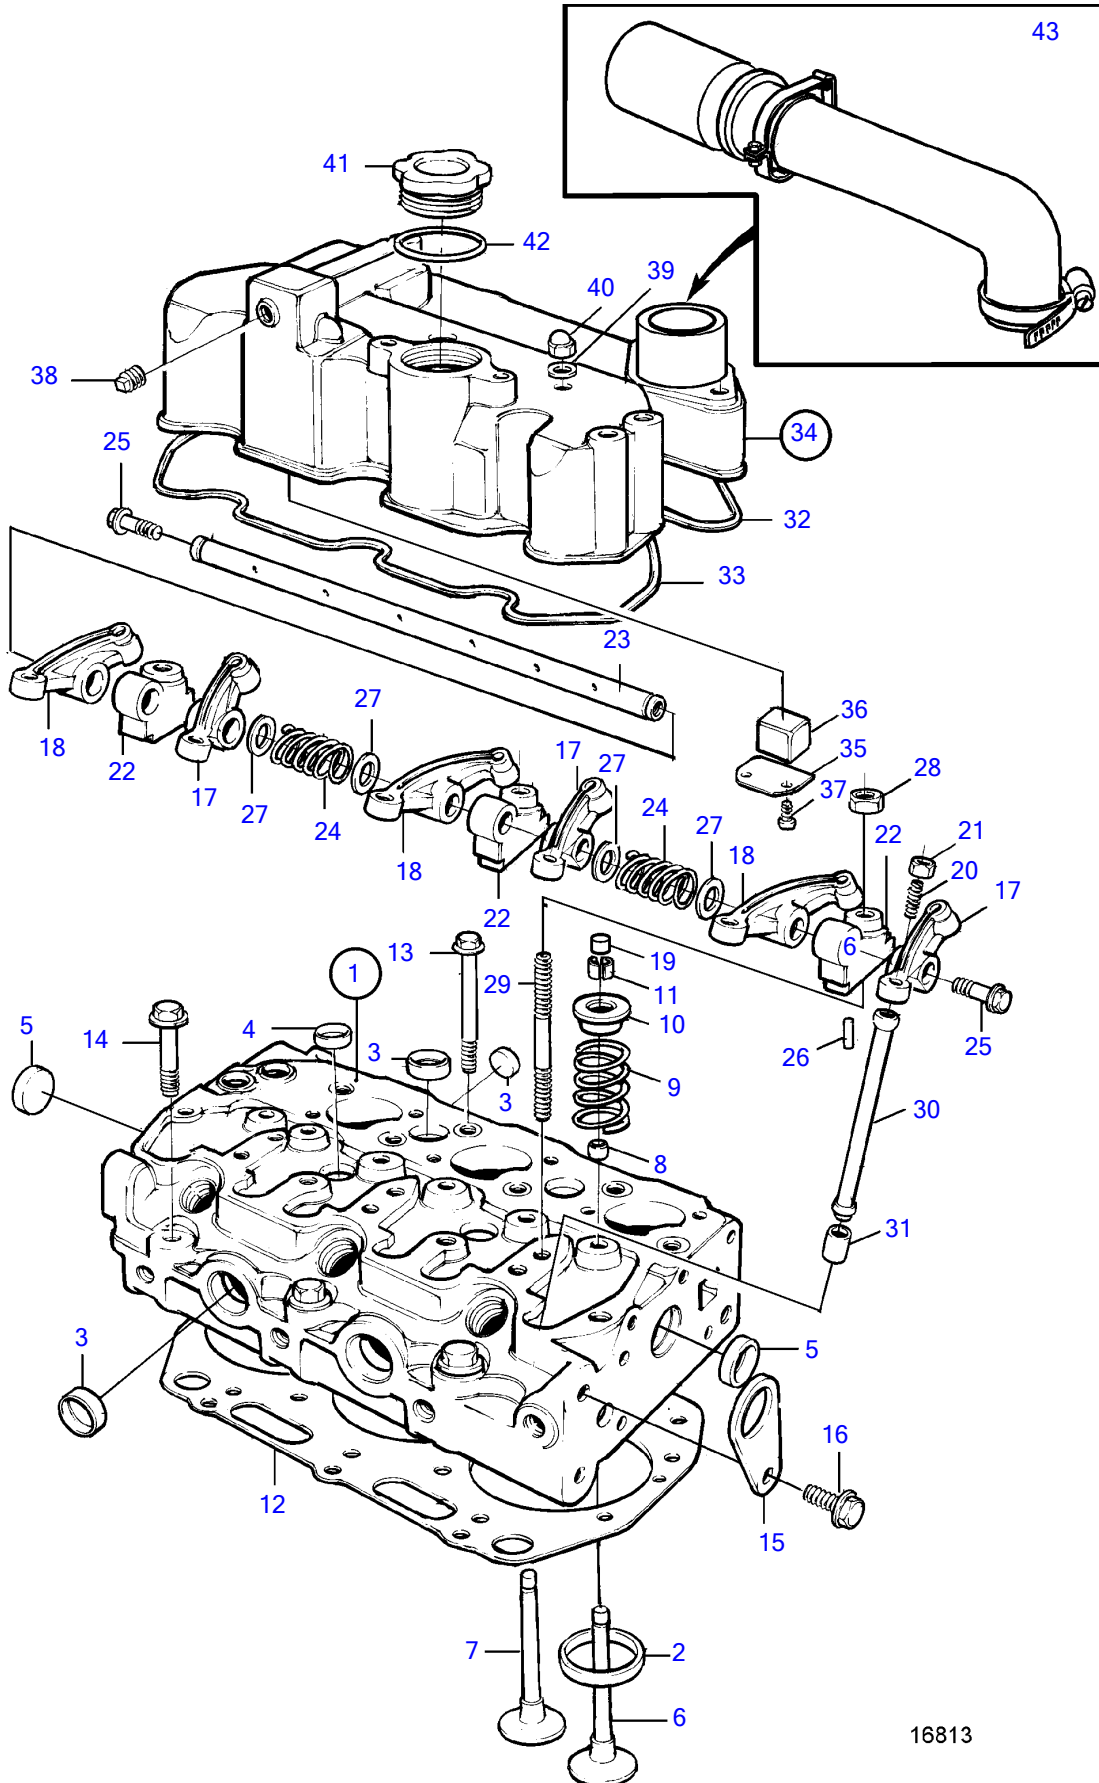

MD2030B

16813

MD2030B

REF	PART NO.	QTY	DESCRIPTION	SEE SEC.	NOTES
1	3580300	1	Cylinder head		
2	3580301	3	• Valve seat		
3	3886428	6	• Cardboard tube		
4	3886427	2	• Cardboard tube		
5	3580302	2	• Plug		
6	3580303	3	• Inlet valve		
7	3580304	3	• Exhaust valve		
8	3580305	3	• Valve stem seal, exhaust		
	3580306	3	• Valve stem seal, intake		
9	3580964	6	• Valve spring		
10	3580307	6	• Valve spring washer		
11	3580308	12	• Valve cone		
12	3580309	1	Cylinder head gasket	TH=1,3mm	
13	3580310	11	Screw		
14	3580311	3	Screw		
15	(861869)	1	Lifting eye		Obsolete part
16	861870	2	Screw		
17	861875	3	Rocker arm		Replaced by 1 ea rocker arm, 3581291 and 1 ea valve cap, 3580481.
	3581291	3	Rocker arm		
18	861876	3	Rocker arm		Replaced by 1 ea rocker arm, 3581292 and 1 ea valve cap, 3580481.
	3581292	3	Rocker arm		
19	21250646	6	Valve cap	(3580481)	
20	861877	6	Screw		
21	861878	6	Nut		
22	3582684	3	Bracket		
23	3580314	1	Shaft		
24	3580315	2	Spring		
25	861886	2	Plug		
26	861882	1	Tensioning din		
27	861883	4	Adjusting washer		
28	948645	3	Flange lock nut		
29	861885	3	Stud bolt		
30	3580289	6	Push rod		
31	3580464	6	Tappet	(861827)	
32	3580316	1	Gasket		
33	3580317	1	O-ring		
34	3580955	1	Valve cover		
35		1	• Separator		
36	3580320	1	• Filter		
37	3580321	2	• Screw		
38	861893	1	• Plug		
39	11992	3	Gasket		
40	3580241	3	Nut		
41	3583541	1	Oil filler cap		
42	861897	1	O-ring		
43		1	Air inlet	3110	