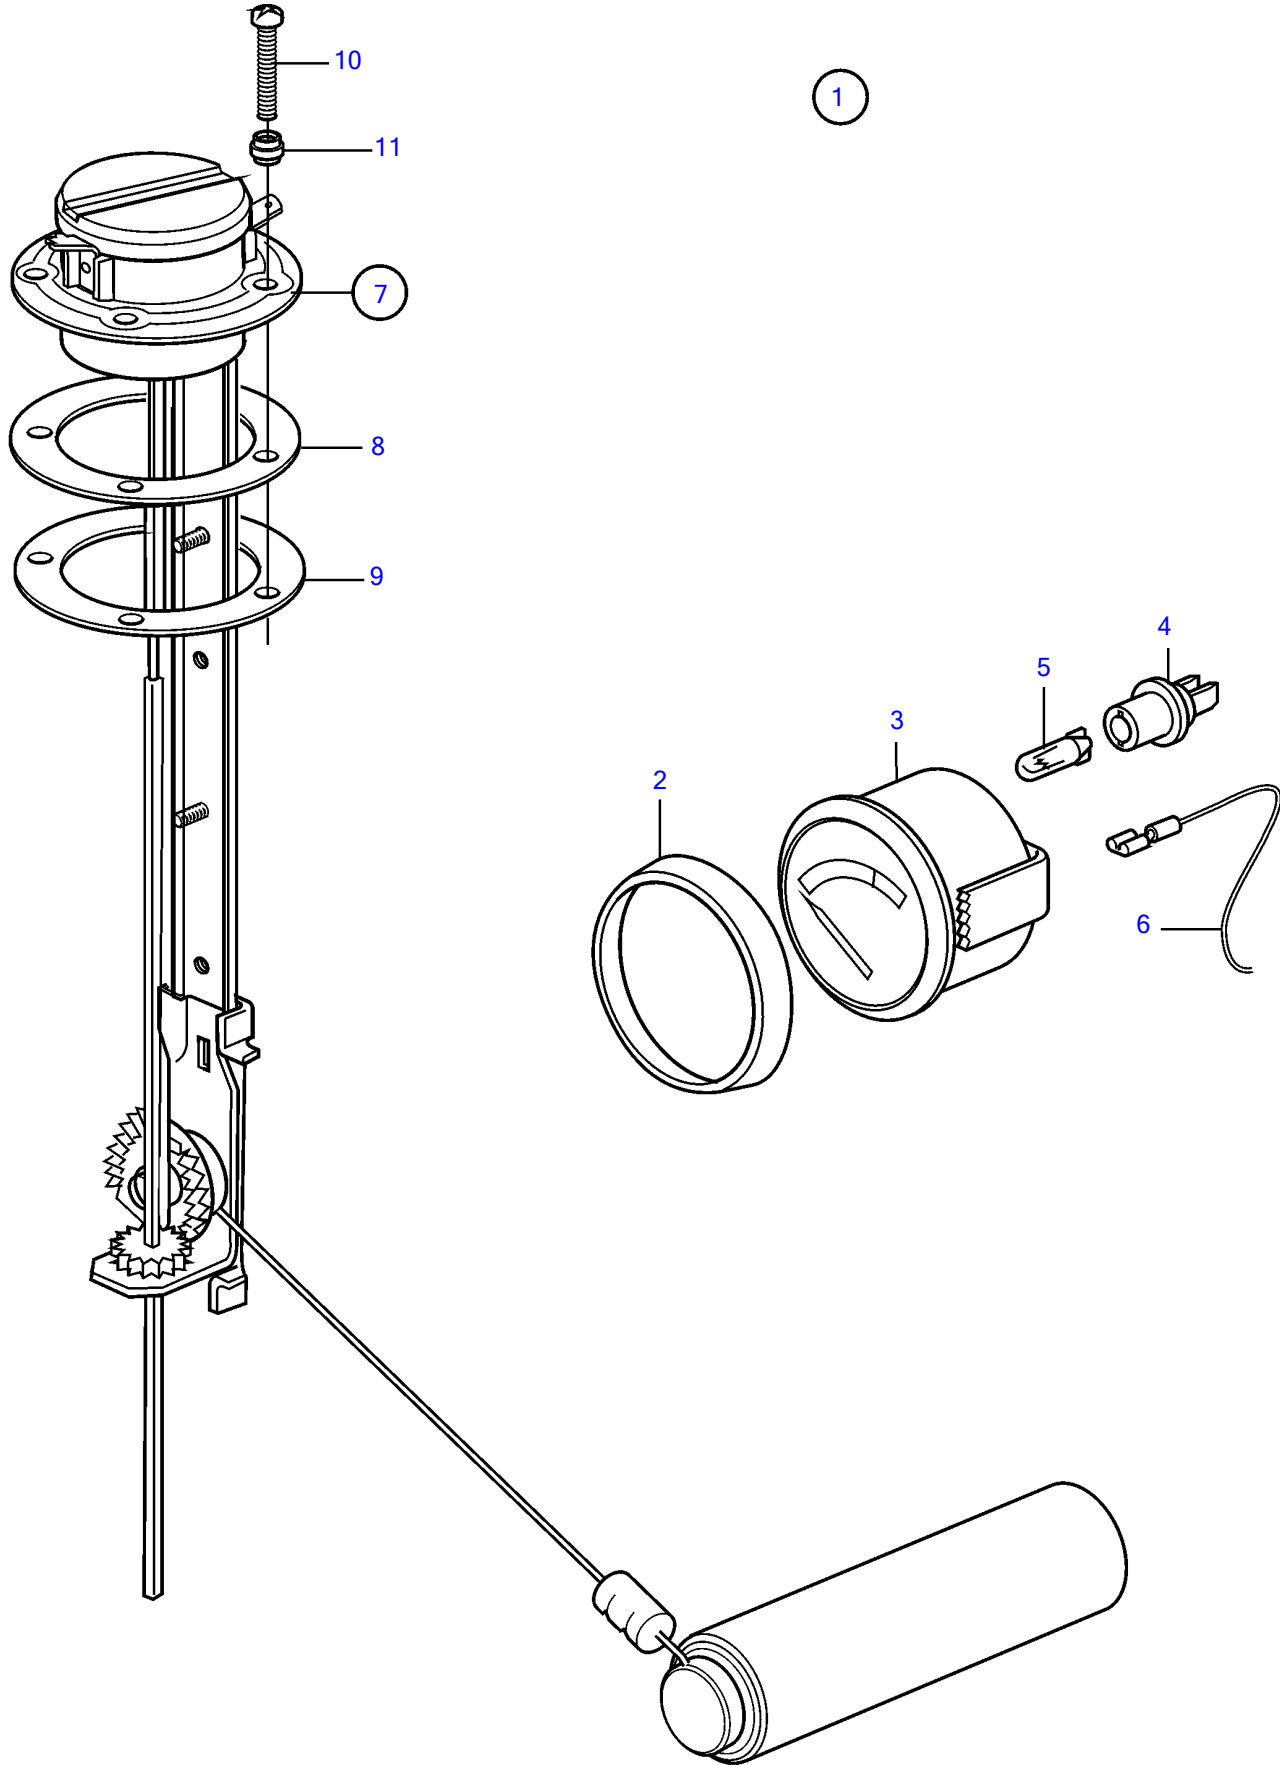

MD2010B, MD2020B, MD2030B, MD2040B

MD2010B, MD2020B, MD2030B, MD2040B

REF	PART NO.	QTY	DESCRIPTION	SEE SEC.	NOTES
1	873808	1	Fuel gauge		(858879)
2	858643	1	• Front ring		
3	863940	1	• Fuel gauge		
	873207	1	• • Brace kit		
		2	• • • Nut		not sold separately
		2	• • Spacer		not sold separately
4	863945	1	• • Lamp socket		Use white bulb 19923 and socket 808175 for earlier gauges.
5	863946	1	• • Bulb		Use white bulb 19923 and socket 808175 for earlier gauges., 12V, 1,2W red
6		X	• Wiring harness	1963	
7	873772	1	• Tank sensor		(837999)
8	89865	1	• • Gasket		
9	834480	1	• • Flange		
10	969407	4	• • 6 point socket screw		(956078)
	969409	1	• • 6 point socket screw		
11	834481	5	• • Gasket		