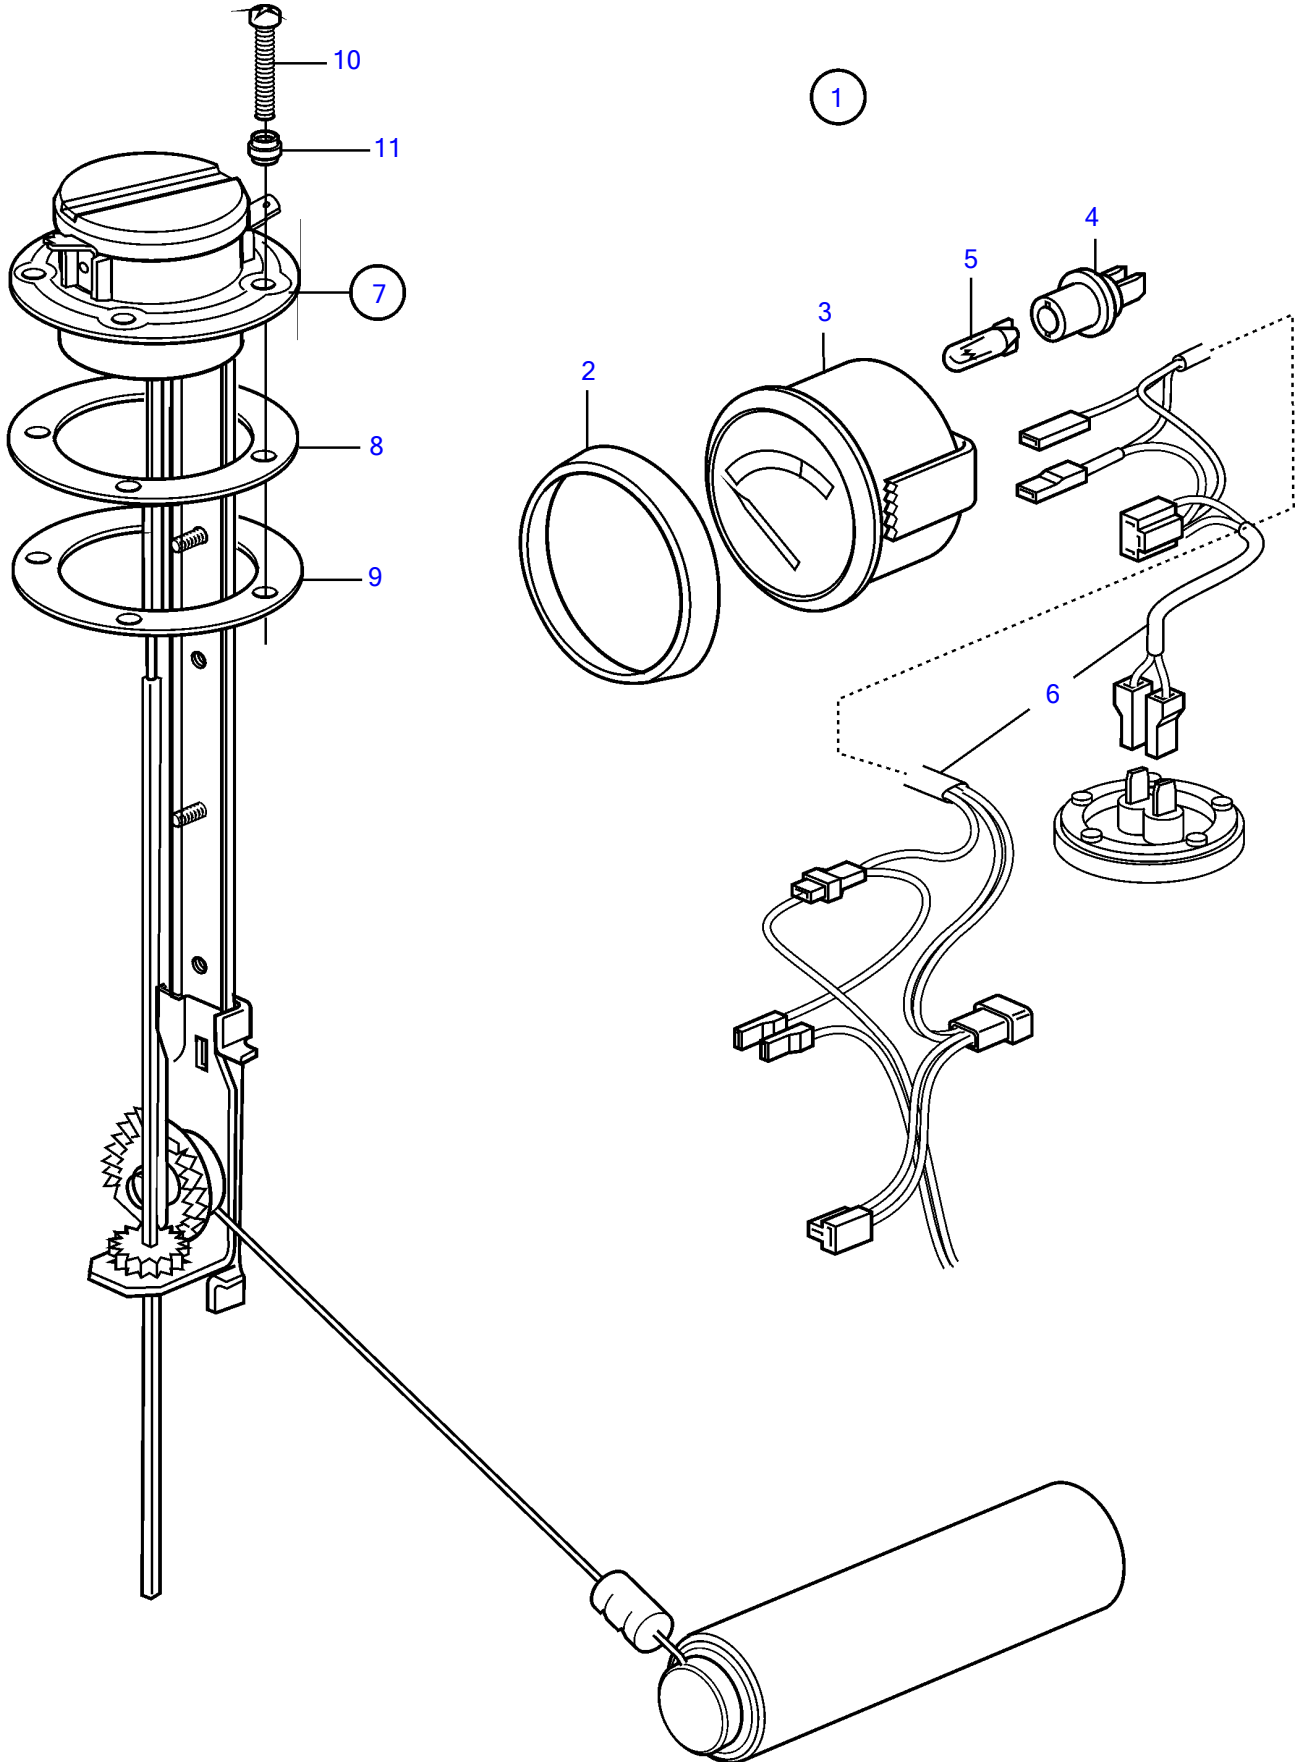

MD2010B, MD2020B, MD2030B, MD2040B

MD2010B, MD2020B, MD2030B, MD2040B

REF	PART NO.	QTY	DESCRIPTION	NOTES
1	873808	1	Fuel gauge	12V (858879)
2	858643	1	• Front ring	
3	863940	1	• Fuel gauge	
4	863945	1	• • Lamp socket	Use white bulb 19923 and socket 808175 for earlier gauges.
5	863946	1	• • Bulb	Use white bulb 19923 and socket 808175 for earlier gauges., 12V, 1,2W red
6	856867	1	• Cable kit	
7	873772	1	• Tank sensor	(837999)
8	89865	1	• • Gasket	
9	834480	1	• • Flange	
10	969407	4	• • 6 point socket screw	(956078)
	969409	1	• • 6 point socket screw	
11	834481	5	• • Gasket	