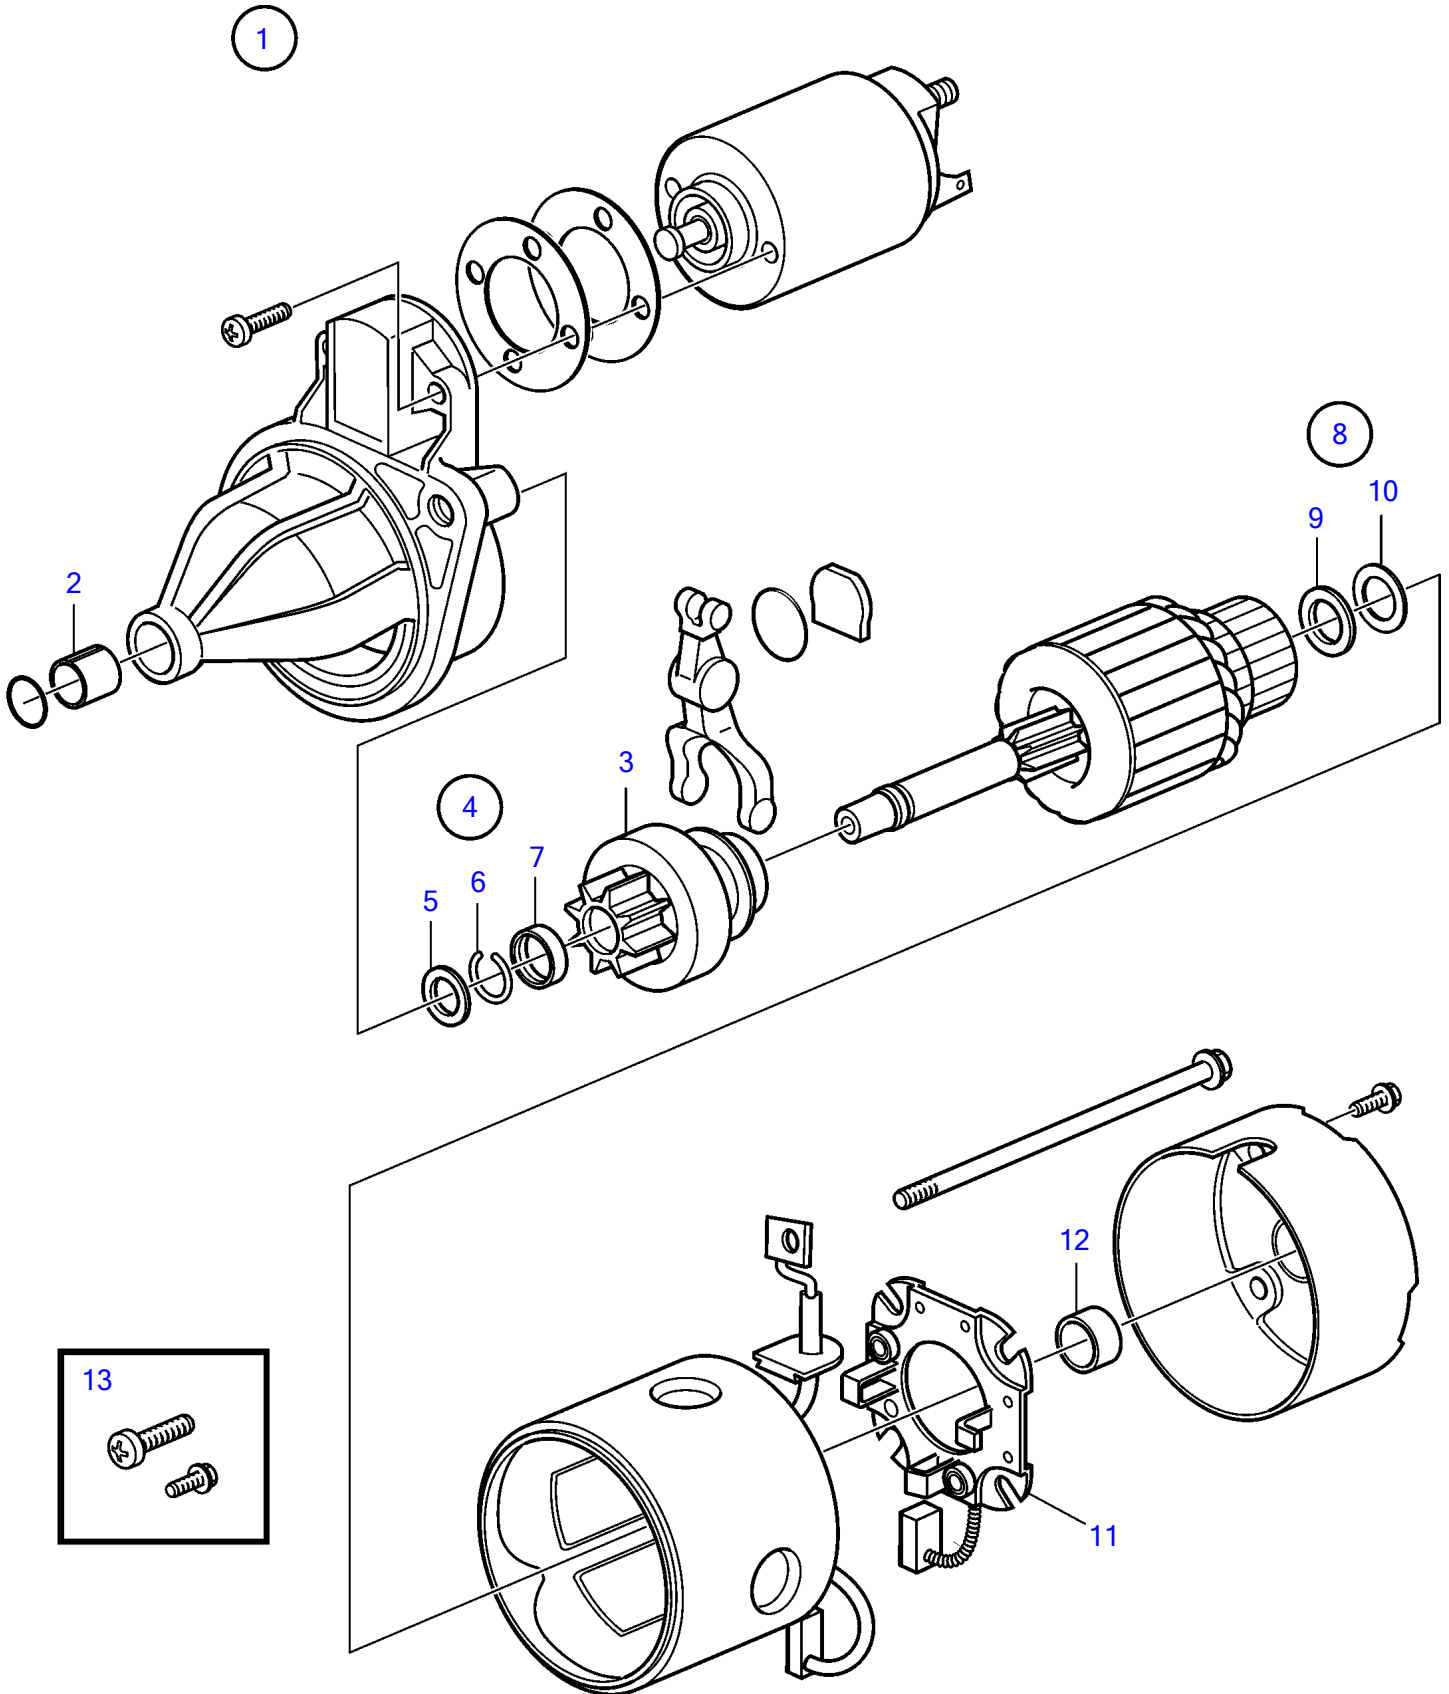

MD2010B, MD2020B

23558

MD2010B, MD2020B

REF	PART NO.	QTY	DESCRIPTION	NOTES
1	3803904	1	Starter motor, exch	
2	3580210	1	Bushing	
3	3580212	1	Starter pinion	
4	3580211	1	Pinion stop	
5		1	• Spacer	
6		1	• Washer	
7		1	• Washer	
8	(3580214)	1	Washer kit	Obsolete part
9		1	• Washer	
10		1	• Washer	
11	3580217	1	Brush retainer plate	
12	3580221	1	Bushing	
13	3580205	1	Screw kit	