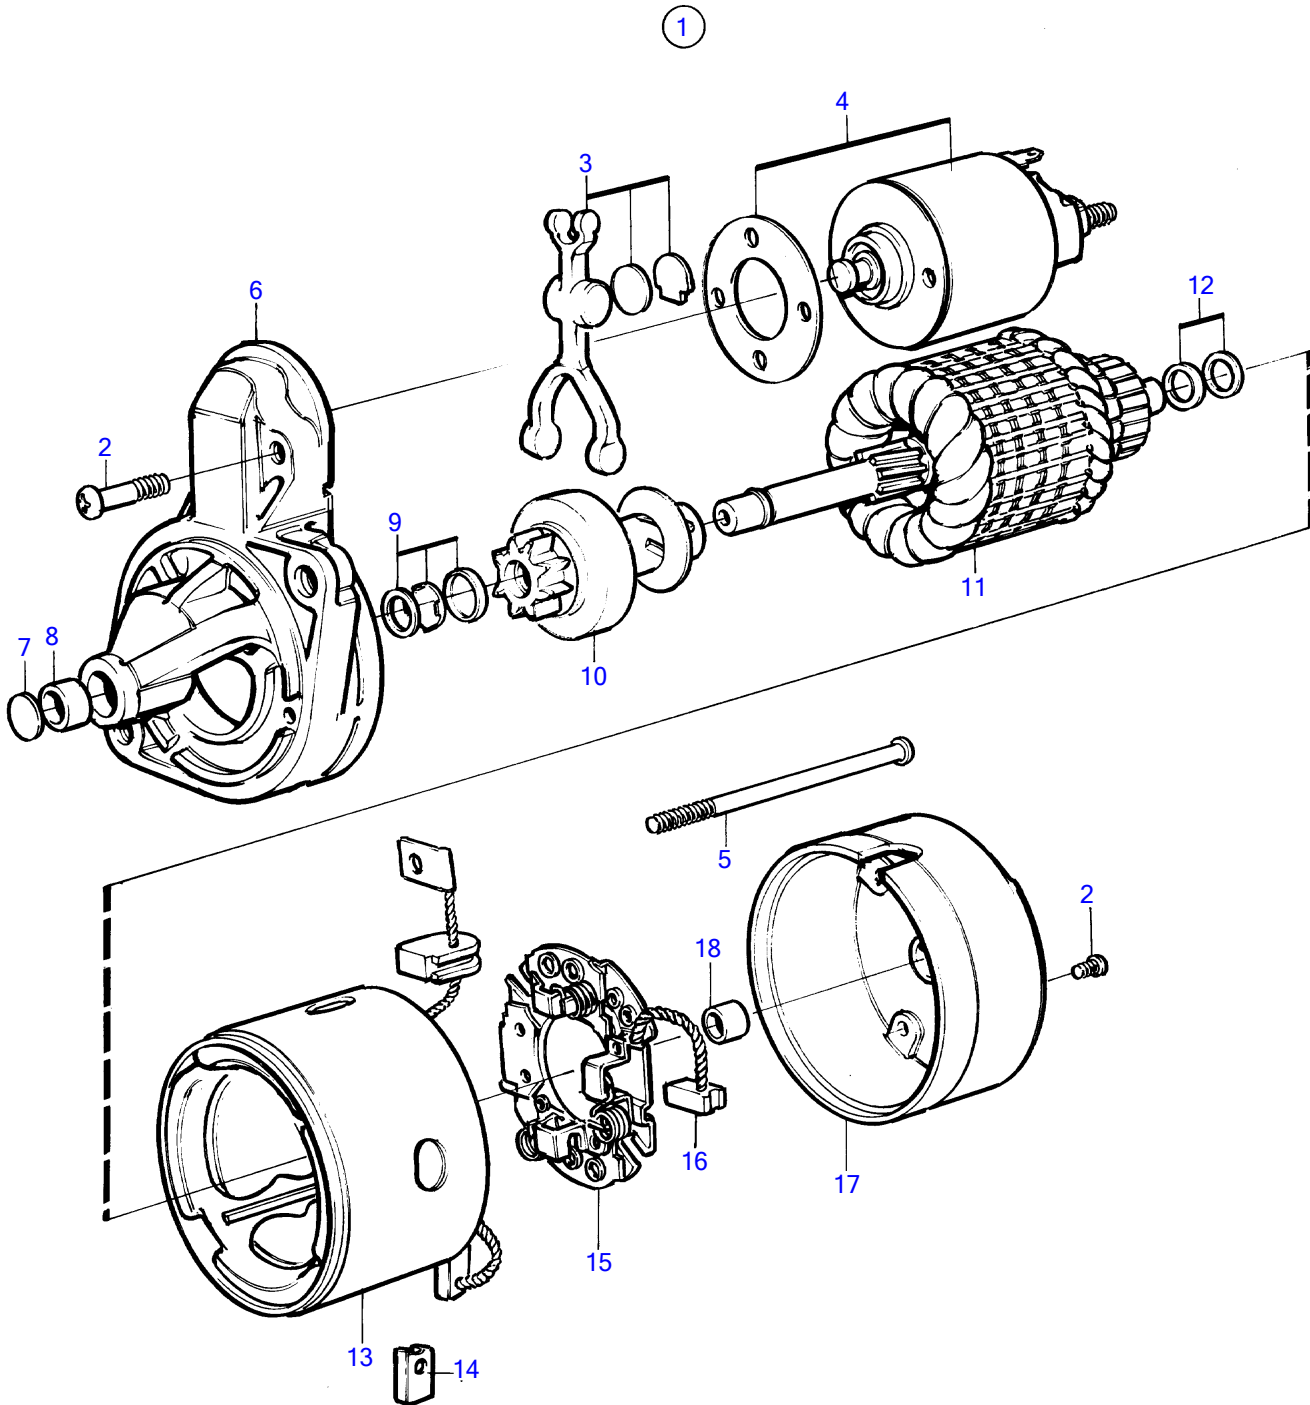

MD2010B, MD2020B

11677

MD2010B, MD2020B

REF	PART NO.	QTY	DESCRIPTION	NOTES
1	861845	1	Starter motor	
2	3580205	1	• Screw kit	
3	3580206	1	• Engagement lever	
4	3580207	1	• Actuator solenoid	
5		2	• Screw	
6		1	• Bearing housing	
7		1	• • Washer	
8	3580210	1	• • Bushing	
9	3580211	1	• Pinion stop	
10	3580212	1	• Starter pinion	
11		1	• Rotor	
12	(3580214)	1	• Washer kit	Obsolete part
13		1	• Field winding	
14	3580216	2	• • Carbon brush	
15	3580217	1	• Brush retainer plate	
16	3580219	1	• • Carbon brush	
17		1	• Commutator bearing	
18	3580221	1	• • Bushing	