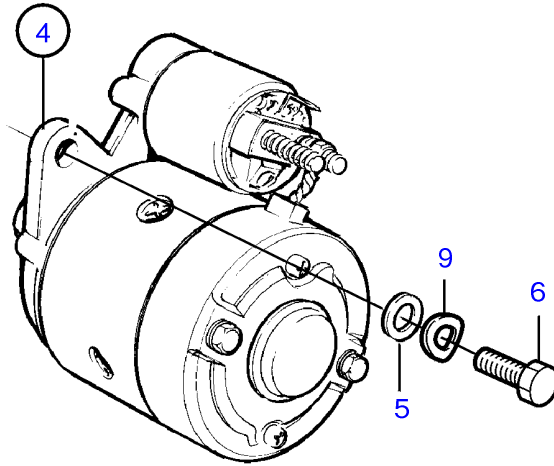

MD2040B

MD2040B

REF	PART NO.	QTY	DESCRIPTION	SEE SEC.	NOTES
1				199	
				21449	
4				256	
				256	
7	3580472	1	Starter motor		Replaced by 3581727
				257	
	3581727	1	Starter motor		
	3803439	1	Starter motor, exch, exch		
8	3580031	2	Washer		
9	3580015	2	Spring washer		
10	3580109	2	Screw		