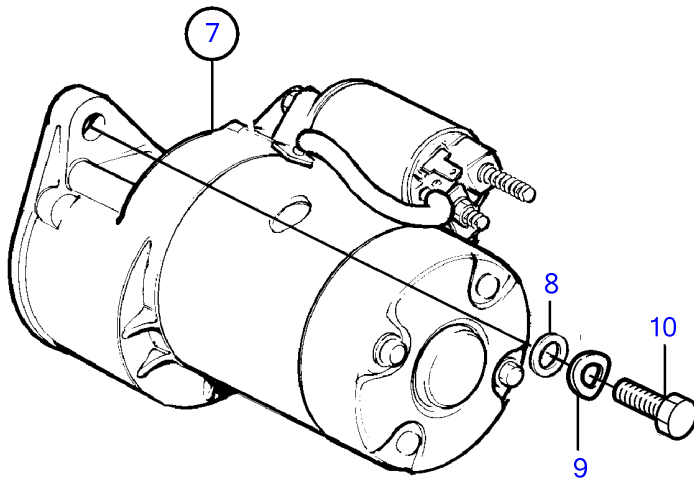

MD2040B

MD2040B

REF	PART NO.	QTY	DESCRIPTION	SEE SEC.	NOTES
1				199	
				21449	
4				256	
				256	
7	3580472	1	Starter motor		Replaced by 3581727
				257	
	3581727	1	Starter motor		
	3803439	1	Starter motor, exch, exch		
8	3580031	2	Washer		
9	3580015	2	Spring washer		
10	3580109	2	Screw		