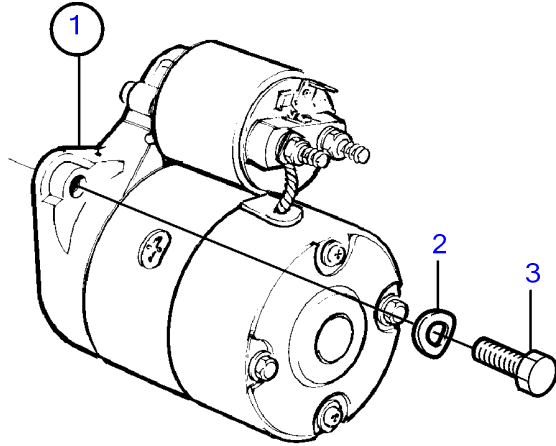

MD2040B

MD2040B

REF	PART NO.	QTY	DESCRIPTION	SEE SEC.	NOTES
1				199	
				21449	
4				256	
				256	
7	3580472	1	Starter motor		Replaced by 3581727
				257	
	3581727	1	Starter motor		
	3803439	1	Starter motor, exch, exch		
8	3580031	2	Washer		
9	3580015	2	Spring washer		
10	3580109	2	Screw		