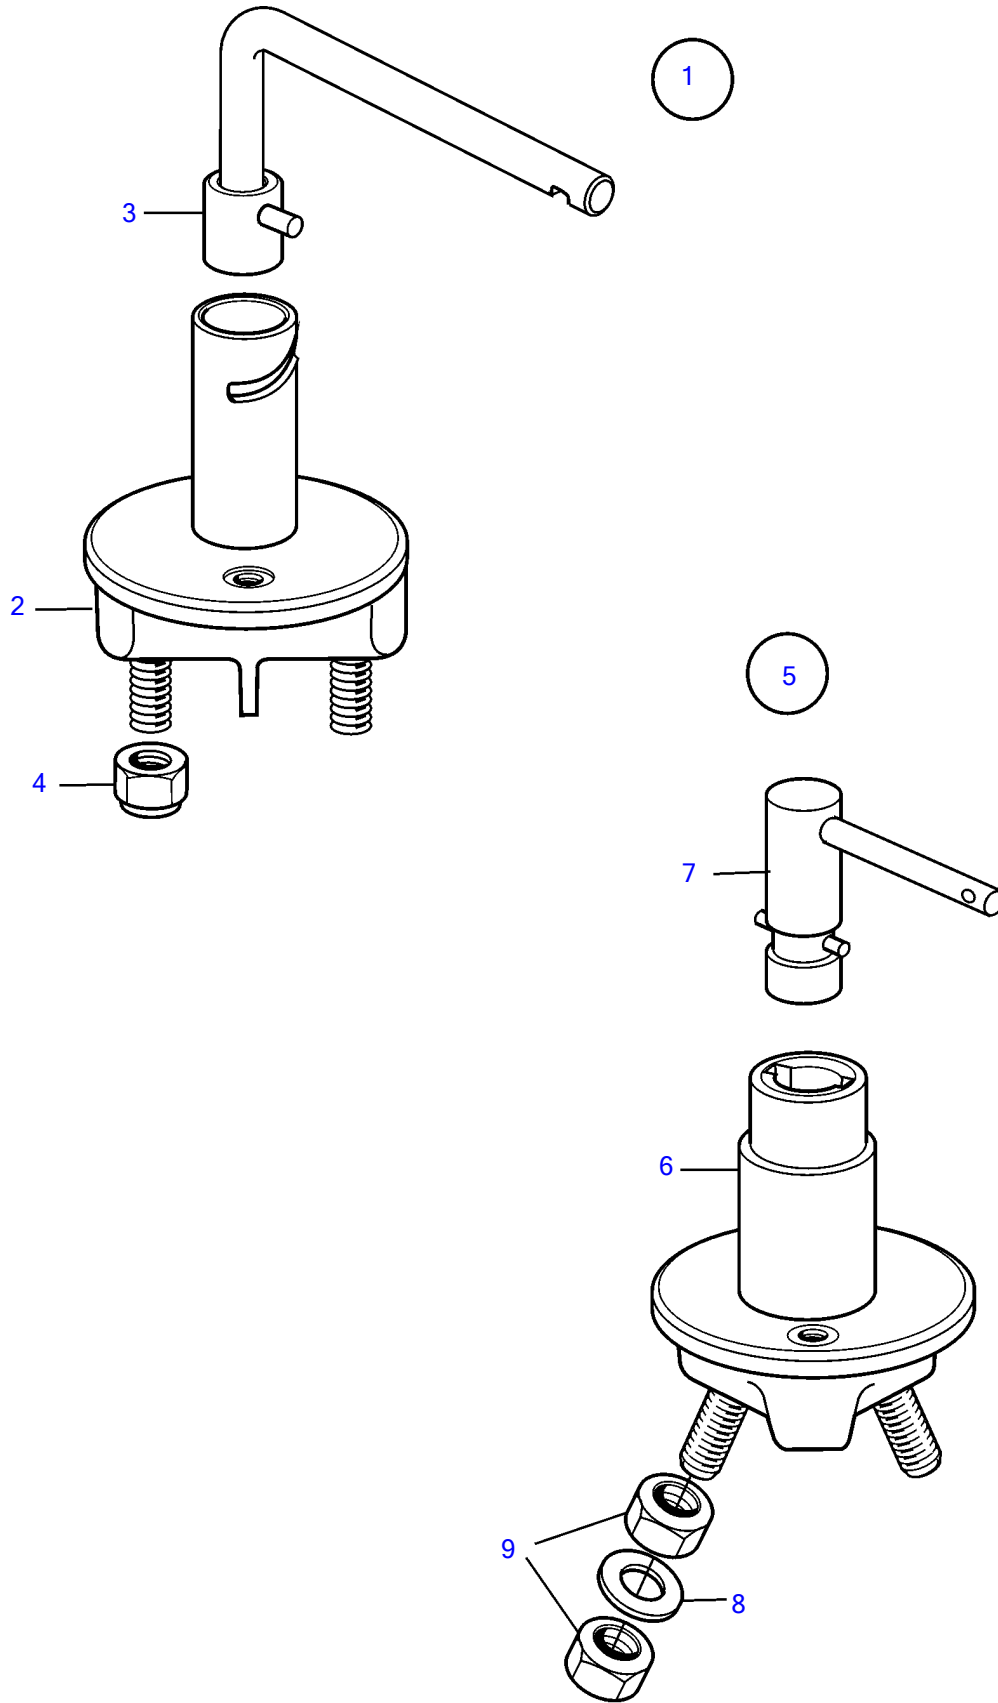

MD2010B, MD2020B, MD2030B, MD2040B

MD2010B, MD2020B, MD2030B, MD2040B

REF	PART NO.	QTY	DESCRIPTION	NOTES
1	870980	1	Main switch	Replaced by 1140319
2		1	• Switch	
3	243700	1	• Handle	Replaced by 1140319
4	971071	2	• Hexagon nut	
5	1140319	1	Battery main switch	
6		1	• Switch	
7	1140427	1	• Cock handle	
8	1140428	2	• Washer	
9	17602	4	• Hexagon nut	