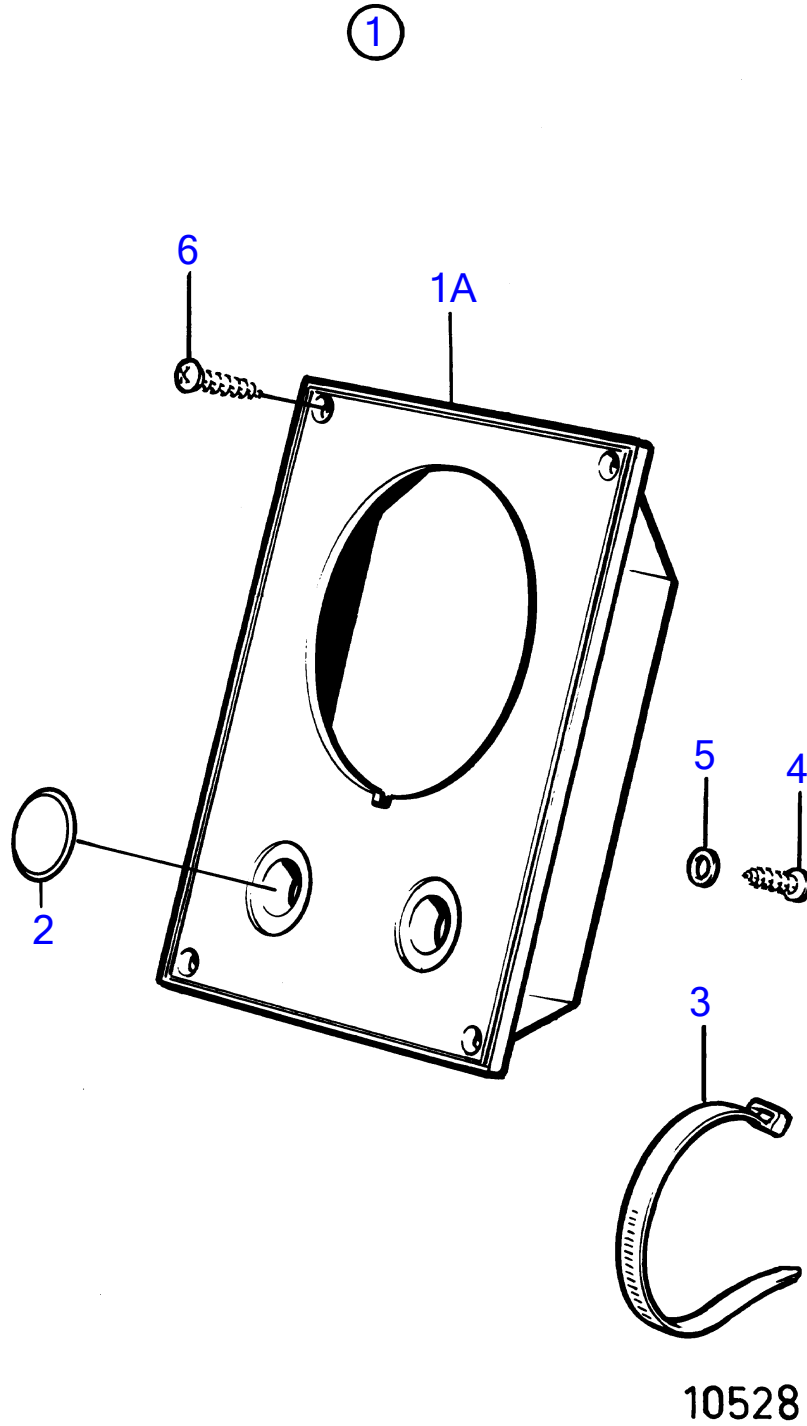

MD2010B, MD2020B, MD2030B, MD2040B

MD2010B, MD2020B, MD2030B, MD2040B

| REF | PART NO. | QTY | DESCRIPTION | NOTES |
|-----|----------|-----|------------------------|---|
| 1 | (858873) | 1 | Instrument panel | For instruments with D=52mm., Obsolete part |
| 1A | (858873) | 1 | • Instrument panel | Replaced by 858873, Obsolete part |
| 2 | 828607 | 2 | • Cover plate | |
| 3 | 949666 | 1 | • Cable tie | |
| 4 | 949947 | 1 | • Cross recessed screw | |
| 5 | 941904 | 1 | • Spring washer | |
| 6 | 828647 | 4 | • Screw | |