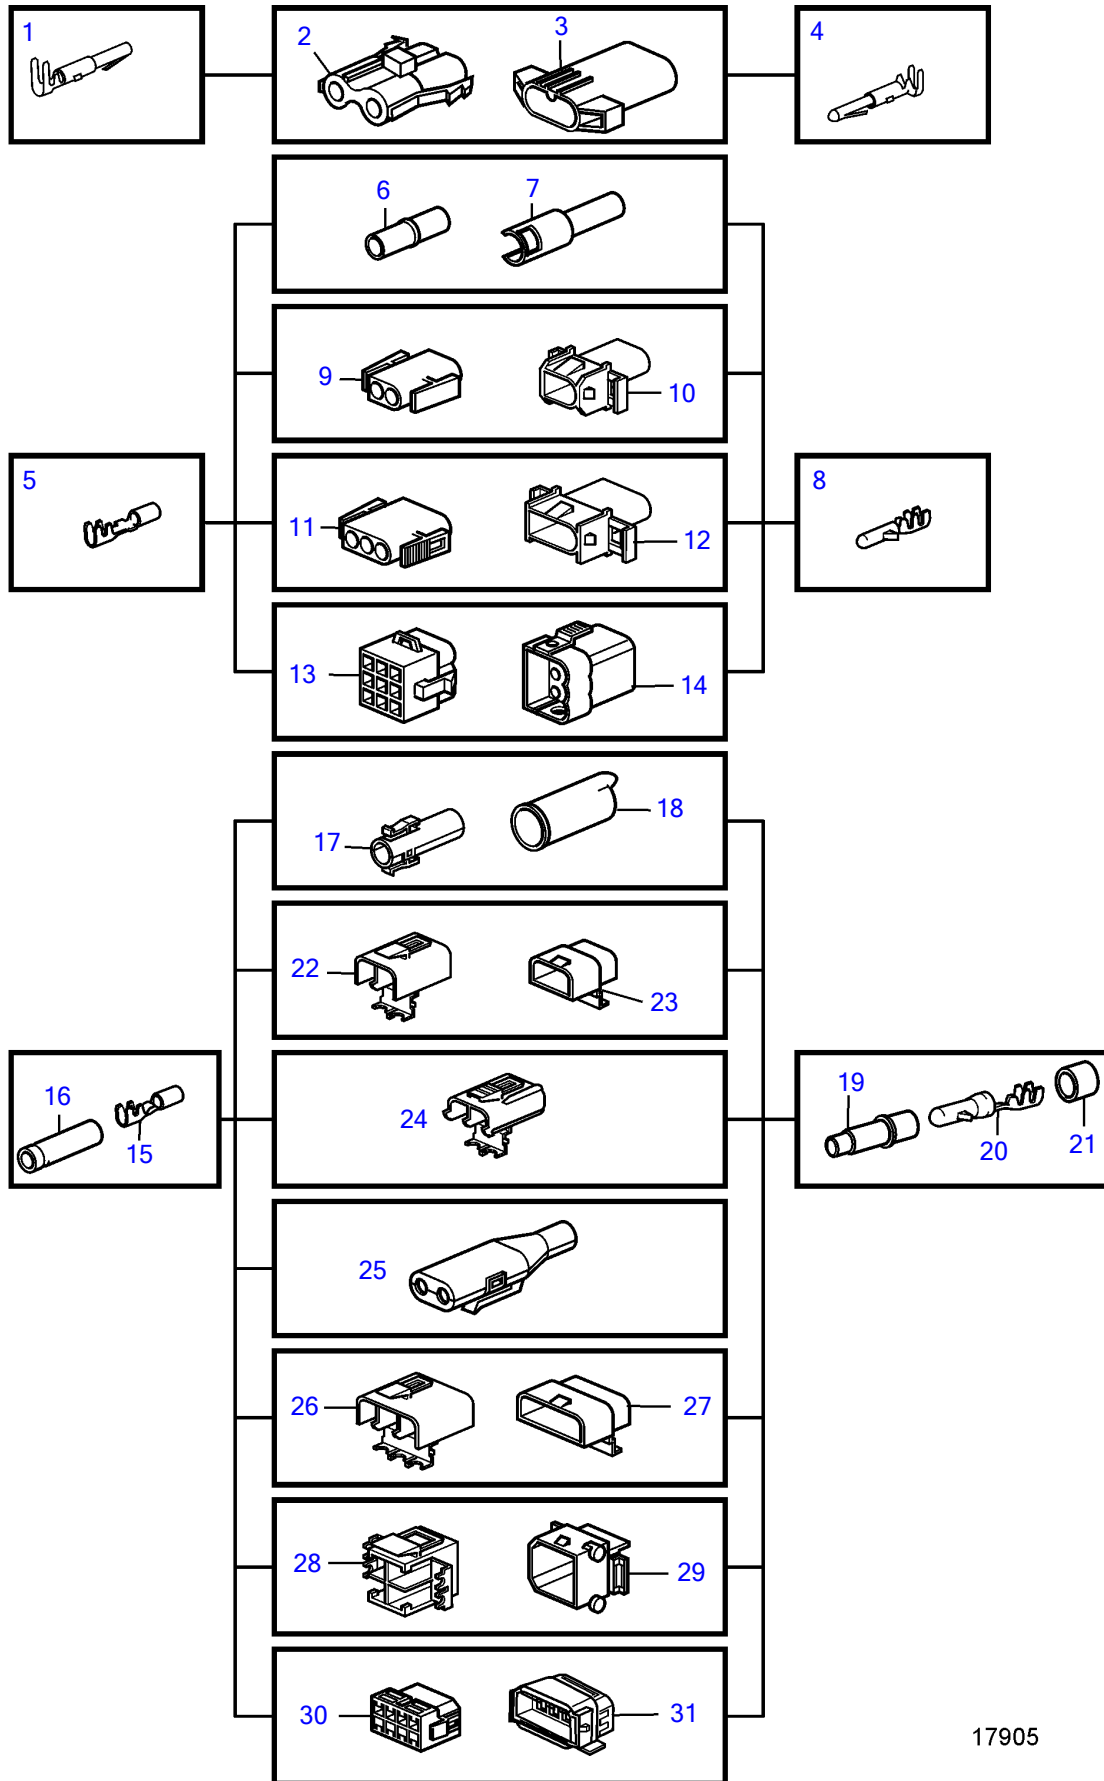

MD2010B, MD2020B, MD2030B, MD2040B

17905

MD2010B, MD2020B, MD2030B, MD2040B

REF	PART NO.	DESCRIPTION	NOTES
1	946038	Cable terminal	2,1x0,5-1mm ²
2	944224	Housing	2-pole
3	944223	Housing	2-pole
4		Cable terminal	Not marketed by Volvo Penta., 2,1x0,5-1mm ²
5	965822	Cable terminal	3,5x1,1-2,5mm ²
	948289	Cable terminal	3,5x2,5-4,0mm ²
6	949584	Housing	3,5x1 natural
7	949583	Housing	3,5x1 natural
8	969831	Cable terminal	3,5x0,5-1mm ²
	965824	Cable terminal	3,5x1,1-2,5mm ²
	965825	Cable terminal	3,5x2,6-4,0mm ²
9	948996	Housing	3,5x2 natural
10	948995	Housing	3,5x2 natural
11	948296	Housing	3,5x3 natural
12	948297	Housing	3,5x3 natural
13	948294	Housing	3,5x9 natural
14	948295	Housing	3,5x9 natural
15	949371	Cable terminal	3,5x0,75-1,5mm ²
	1598753	Insulator	3,5x2,5-4,5mm ²
16	1598753	Insulator	
17	1307035	Housing	1-pole
18	1308436	Housing	1-pole
19	1608765	Insulator	
20	965824	Cable terminal	3,5x2,5-4,5mm ²
21	1608766	Seal	
22	1307048	Housing	2-pole
23	1307049	Housing	2-pole
24	970753	Housing	2-pole
25	1624477	Housing	2-pole
26	1259828	Housing	3-pole
27	3523442	Pin housing	3-polig (1259829)
28	1259830	Housing	4-pole
29	1259831	Housing	4-pole
30	966812	Housing	8-pole
31	967809	Housing	8-pole