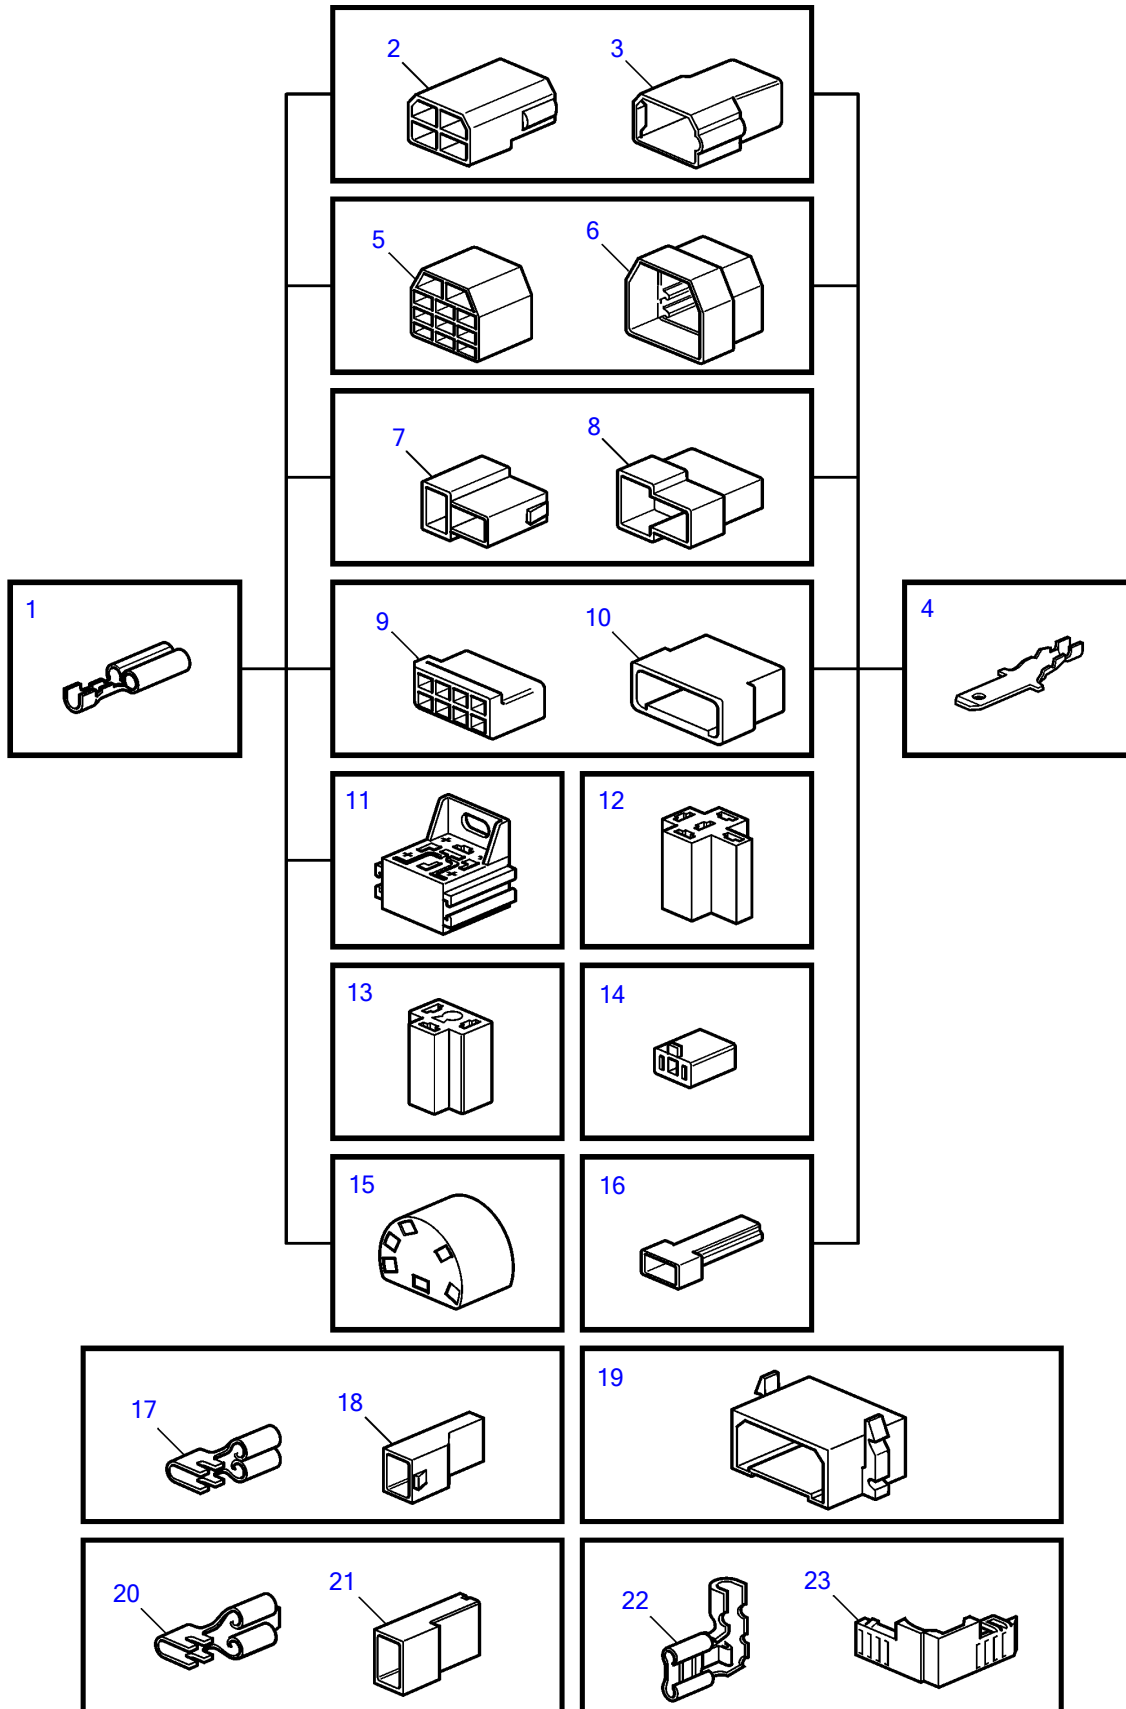

MD2010B, MD2020B, MD2030B, MD2040B

MD2010B, MD2020B, MD2030B, MD2040B

REF	PART NO.	DESCRIPTION	NOTES
1	973150	Cable terminal	6,3x0,8x1,1-2,5mm ²
	949206	Cable terminal	6,3x0,8x4,0-6,0mm ²
2	948856	Housing	6,3x4 natural
3	948855	Housing	6,3x4 natural
4	973117	Cable terminal	6,3x0,8x0,5-1,0mm ²
	881487	Cable terminal	6,3x0,8x0,75-2,5mm ²
	881488	Cable terminal	6,3x0,8x4,0-6,0mm ²
5	945830	Housing	6,3x11 natural
6	945831	Tab housing	6,3x11 natural
7	958210	Housing	6,3x2 black
8	958209	Housing	6,3x2 black
9	944076	Housing	6,3x8 natural
10	948857	Housing	6,3x8 natural
11	977184	Housing	6,3x5x4,8/2,8x4
12	1214948	Housing	6,3x5 black
13	945469	Housing	6,3x3 black
14	1578937	Housing	6,3x2 natural
15	828624	Receptacle housing	6,3x6
16		Housing	6,3x1 black
17	949405	Cable terminal	4,8x1,1-2,5mm ²
18	947848	Housing	4,8x1 natural
19	944077	Housing	6,3x8 natural
20	881483	Cable terminal	6,3x0,8x1,1-2,5mm ²
	881484	Cable terminal	6,3x0,8x4,0-6,0mm ²
21	949597	Housing	6,3x1 natural
	943511	Housing	6,3x1 natural
22	881489	Cable terminal	6,3x0,8x1,1-2,5
23	944221	Housing	6,3x1 natural

7746410-30-1964

15819

Upd:2012-05-07

MD2010B, MD2020B, MD2030B, MD2040B, MS2L-D, MS2A-D, 120S-D, MS2B-R, MS2A-E, MS2L-E

VOLVO
PENTA