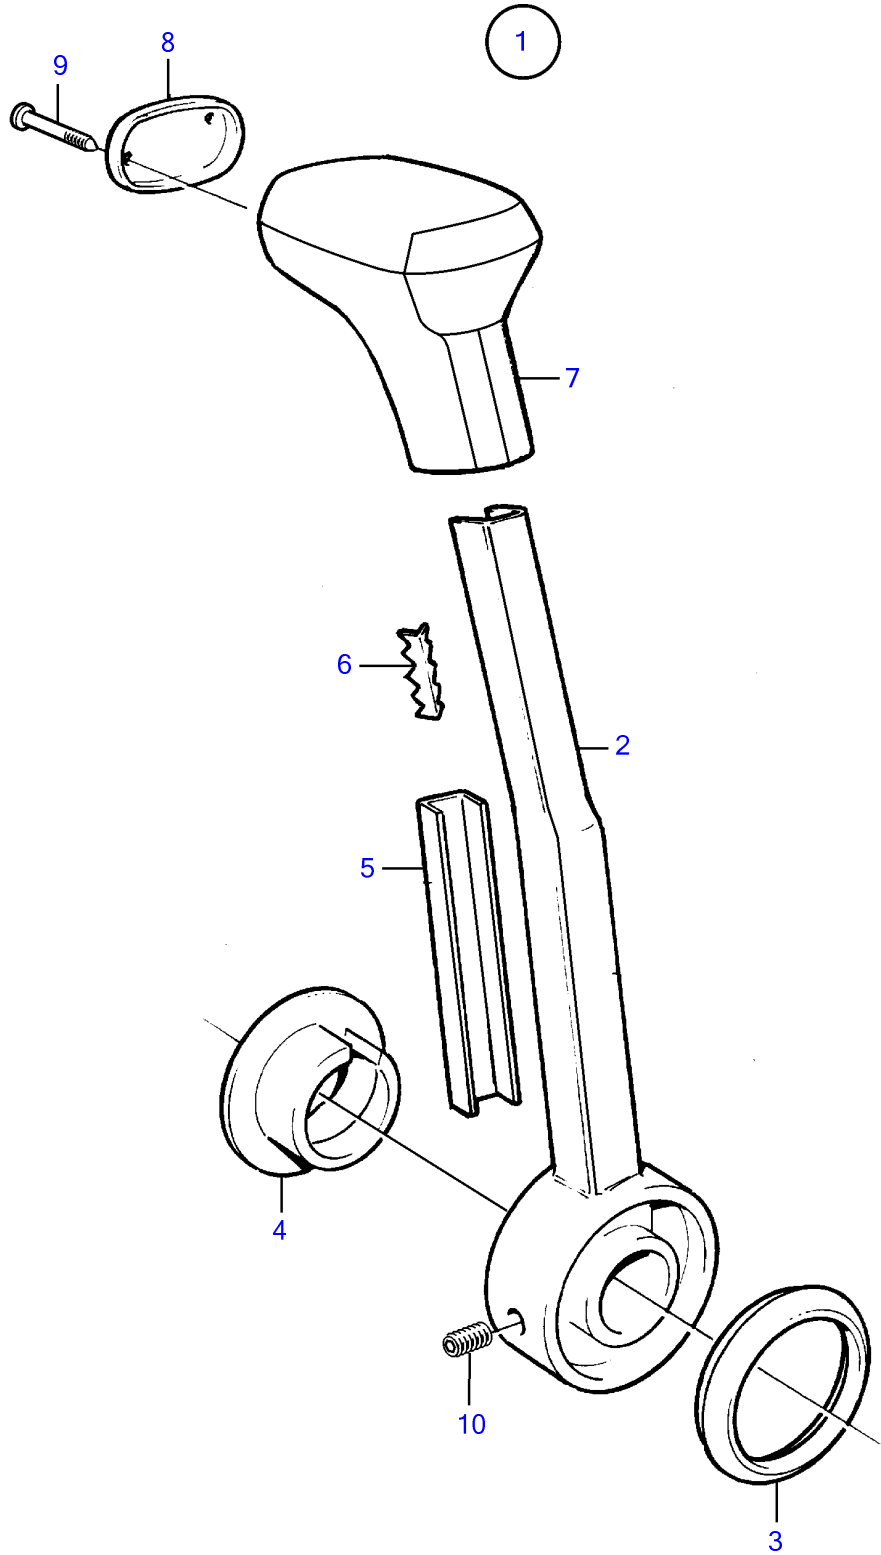

MD2010B, MD2020B, MD2030B, MD2040B

MD2010B, MD2020B, MD2030B, MD2040B

REF	PART NO.	QTY	DESCRIPTION	NOTES
1	852347	1	Hand lever	
2	828911	1	• Hand lever	
3	852995	1	• Ring	
4	853004	1	• Push button	
5	852991	1	• Rail	
6	853000	1	• Striker plate	
7	852989	1	• Handle	
8	3818554	1	• Cardboard tube	(852992)
9	853003	2	• Nail	
10	963678	1	• Hex. socket screw	