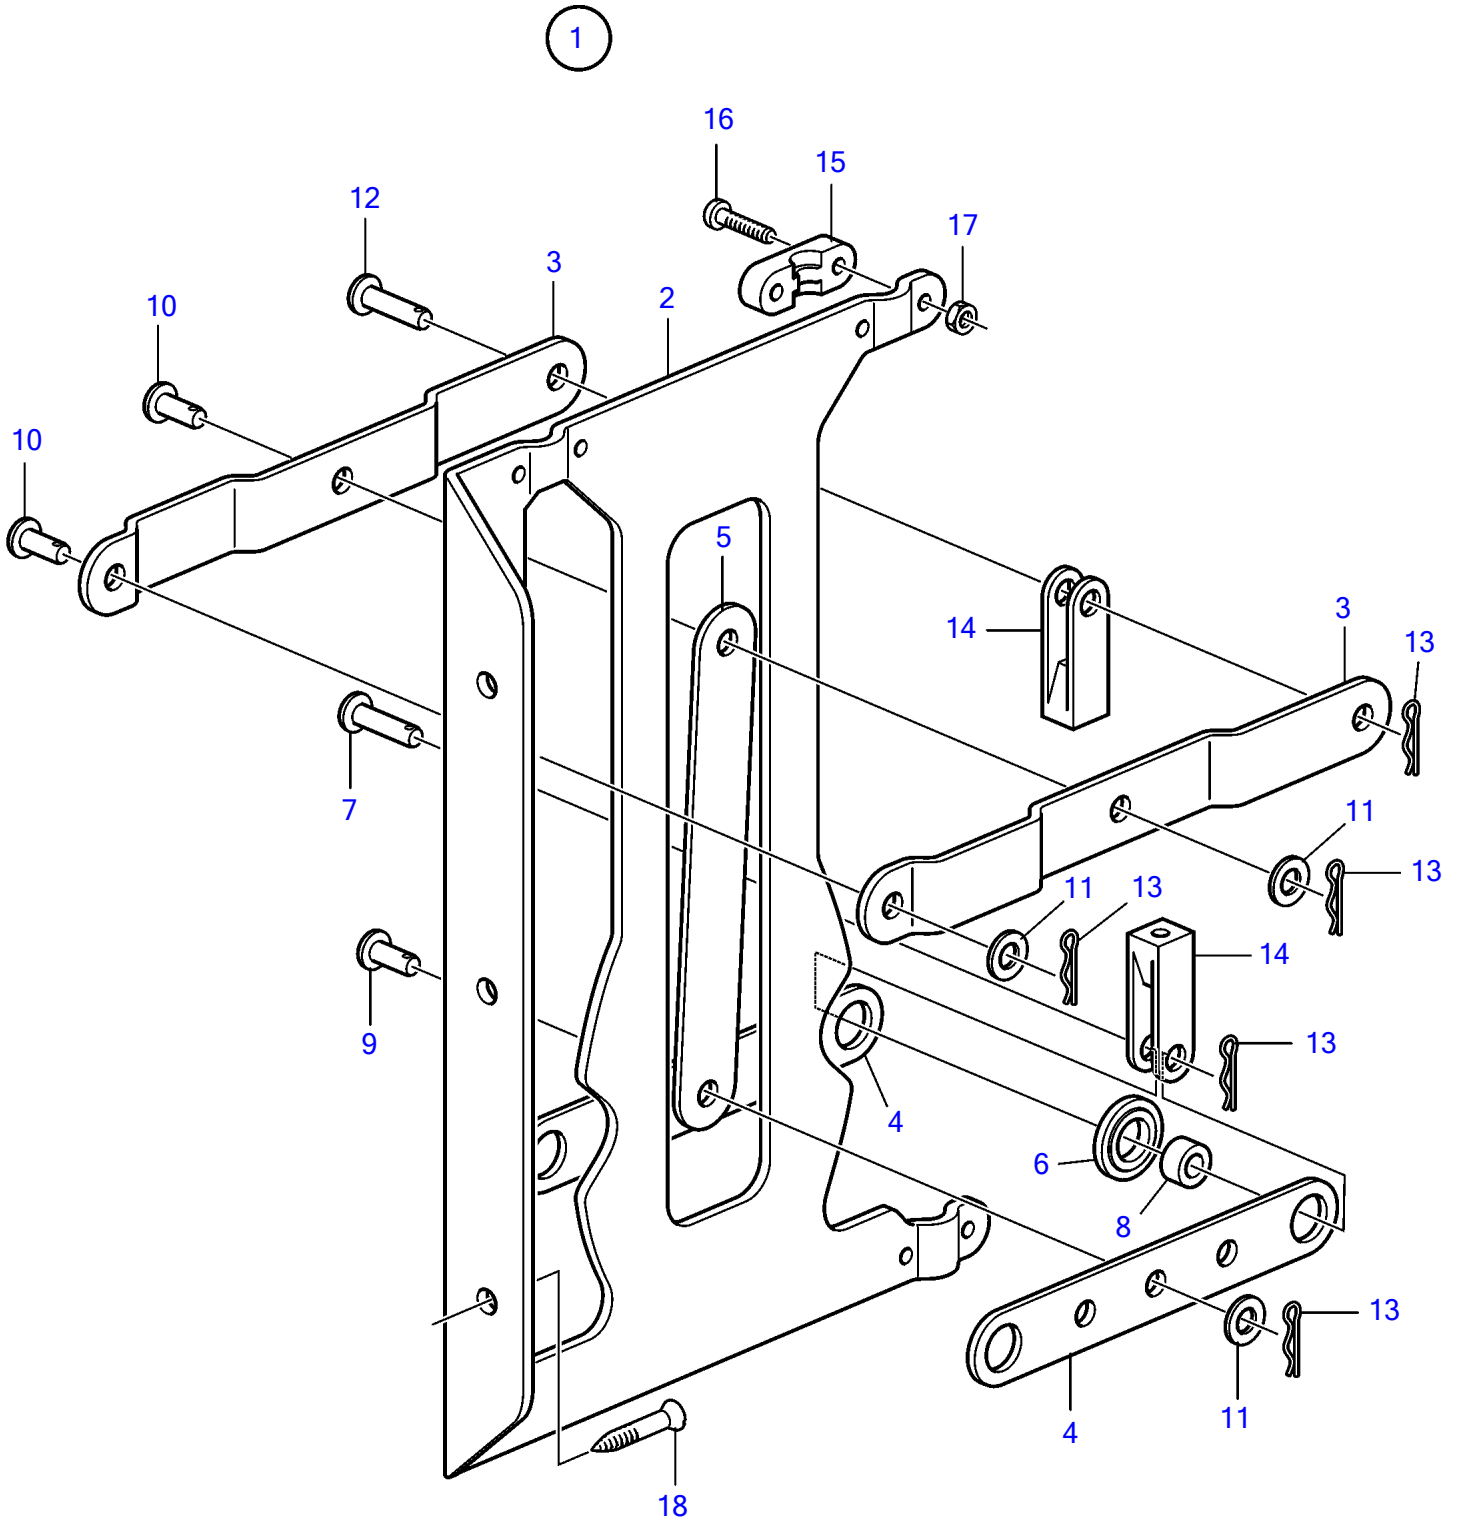

MD2010B, MD2020B, MD2030B, MD2040B

23103

MD2010B, MD2020B, MD2030B, MD2040B

REF	PART NO.	QTY	DESCRIPTION	NOTES
1	828164	1	Connection plate	For double steering positions.
2		1	• Housing	
3		2	• Lever	
4		2	• Lever	
5		1	• Lever	
6	828180	2	• Roller	
7	828183	2	• Split pin	
8	828178	2	• Bushing	
9	(850358)	1	• Clevis pin	Obsolete part
10	(828177)	2	• Clevis pin	Obsolete part
11	940191	3	• Washer	
12	828182	1	• Clevis pin	
13	664822	6	• Split pin	
14	850452	3	• Fork	
15	850361	3	• Cable attachment	
16	969407	6	• 6 point socket screw	(956078)
17	955780	6	• Hexagon nut	
18	(905448)	3	Screw	Obsolete part

7746410-27-277

23103

Upd:2012-05-07

MD2010B, MD2020B, MD2030B, MD2040B, MS2L-D, MS2A-D, 120S-D, MS2B-R, MS2A-E, MS2L-E

VOLVO
PENTA