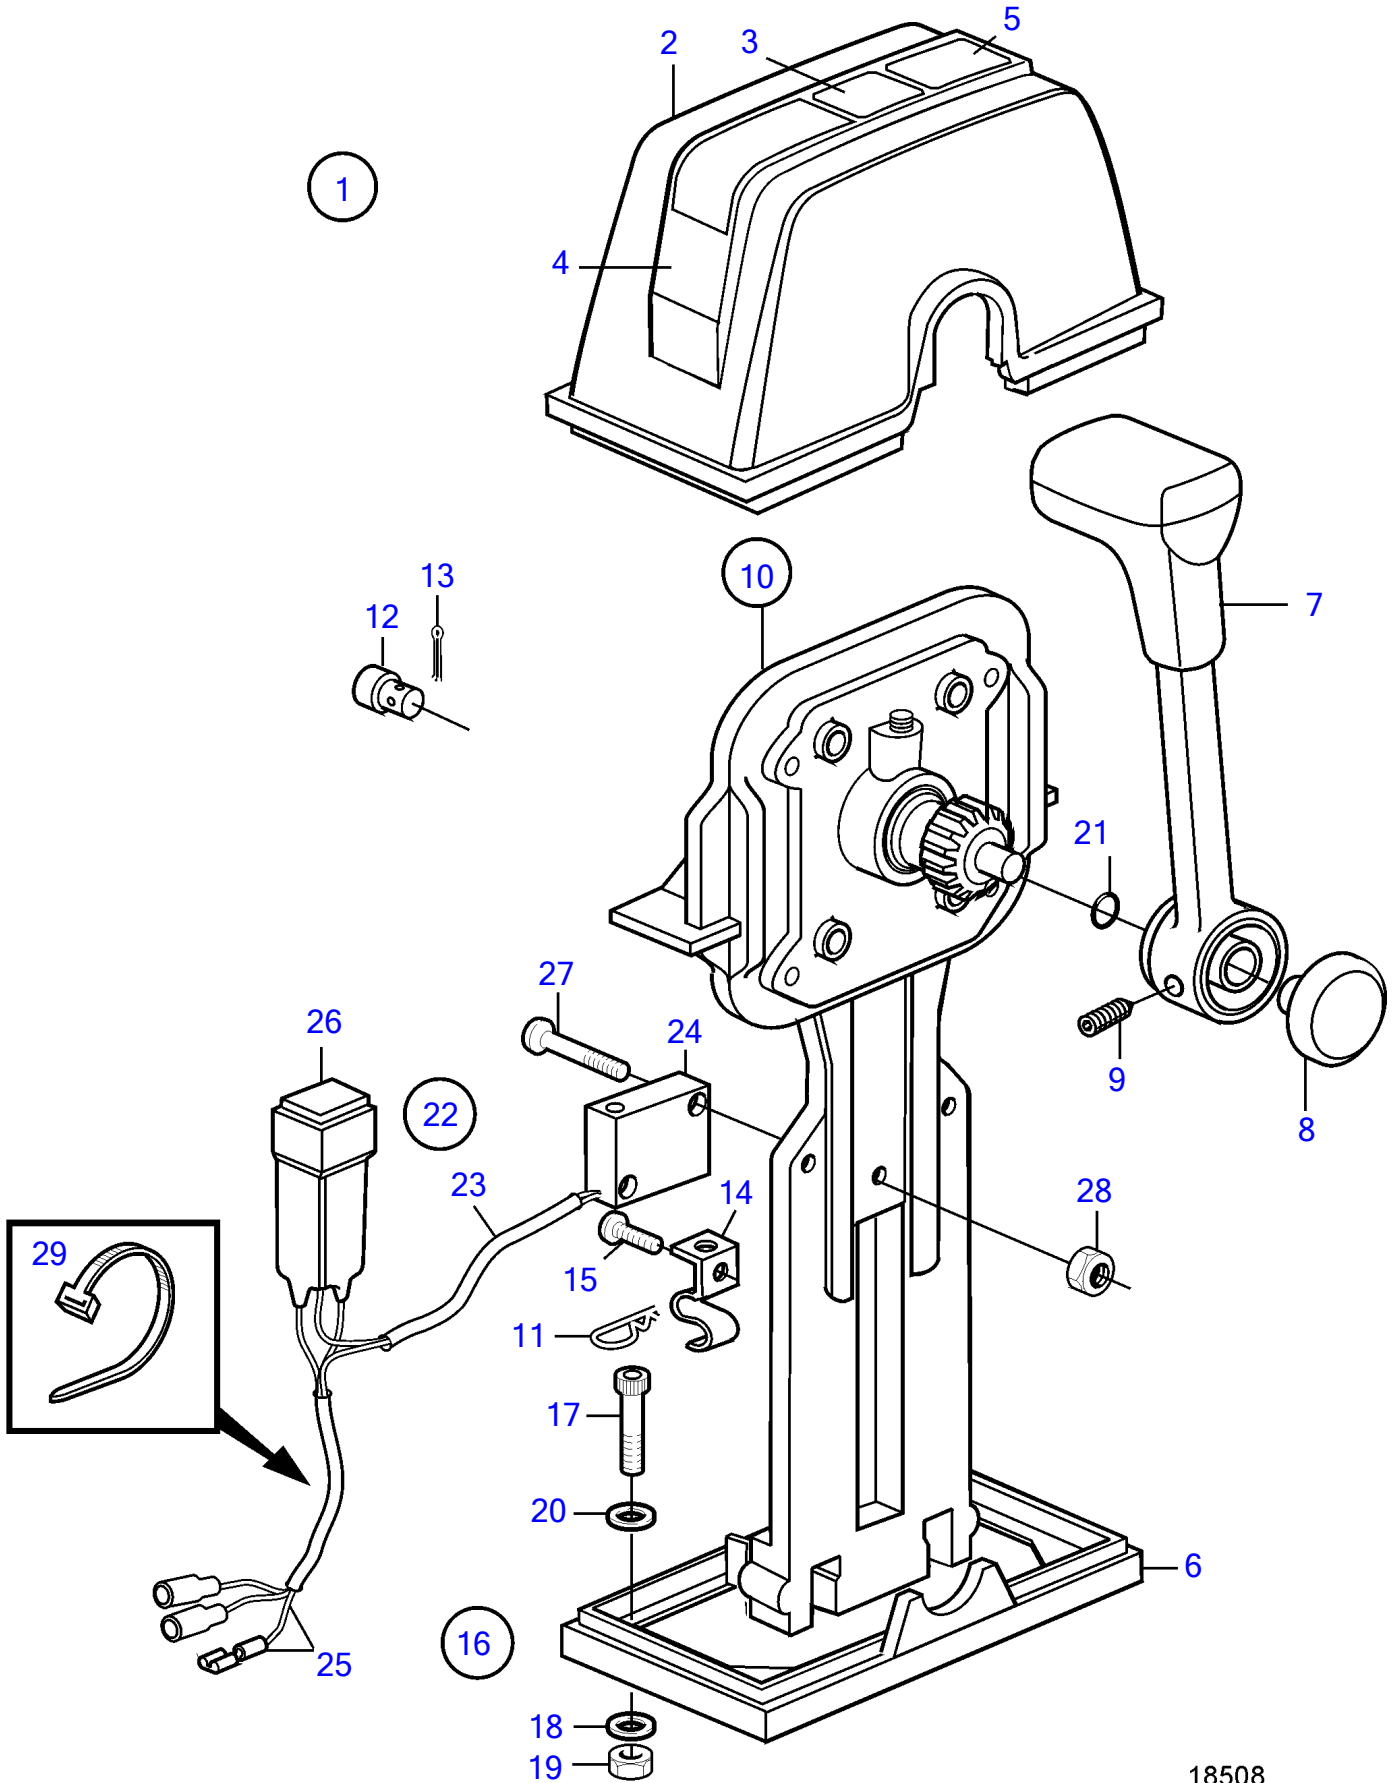

MD2010B, MD2020B, MD2030B, MD2040B

MD2010B, MD2020B, MD2030B, MD2040B

REF	PART NO.	QTY	DESCRIPTION	SEE SEC.	NOTES
1	853168	1	Mounting kit		For single installation.
2	1140046	1	• Cover		
3	851896	2	• • Decal		
4	(851892)	1	• • Crossbar		Obsolete part
5	(851898)	1	• • Decal		Obsolete part
6	839474	1	• • Plate		
7	852347	1	Hand lever		
			•		
			•	266	
8		1	• Push button		Included in complete handle.
9		1	• Screw		Included in complete handle.
10	851600	1	Control		
11	853423	1	• Retainer		
12	852924	1	• Clip		
13	839664	1	• Screw		
14	839638	1	• Cube		
15	17253	1	• Split pin		
16		1	Screw kit		
17	947671	4	• Hex. socket screw		
18	960138	4	• Washer		
19	955780	4	• Hexagon nut		
20	940090	4	• Washer		
21	925058	1	• O-ring		
22	855352	1	Neutral position con		
23	(839619)	1	• Cable kit		Obsolete part
24	850200	1	• • Toggle switch		
25		X	• • cables and terminals	1963	
26	876037	1	• Relay kit		
27	946177	2	• Cross recessed screw		
28	947536	2	• Hexagon nut		
29	948211	X	• Cable tie		

7746410-27-265

18508

Upd:2012-05-07

MD2010B, MD2020B, MD2030B, MD2040B, MS2L-D, MS2A-D, 120S-D, MS2B-R, MS2A-E, MS2L-E

VOLVO
PENTA