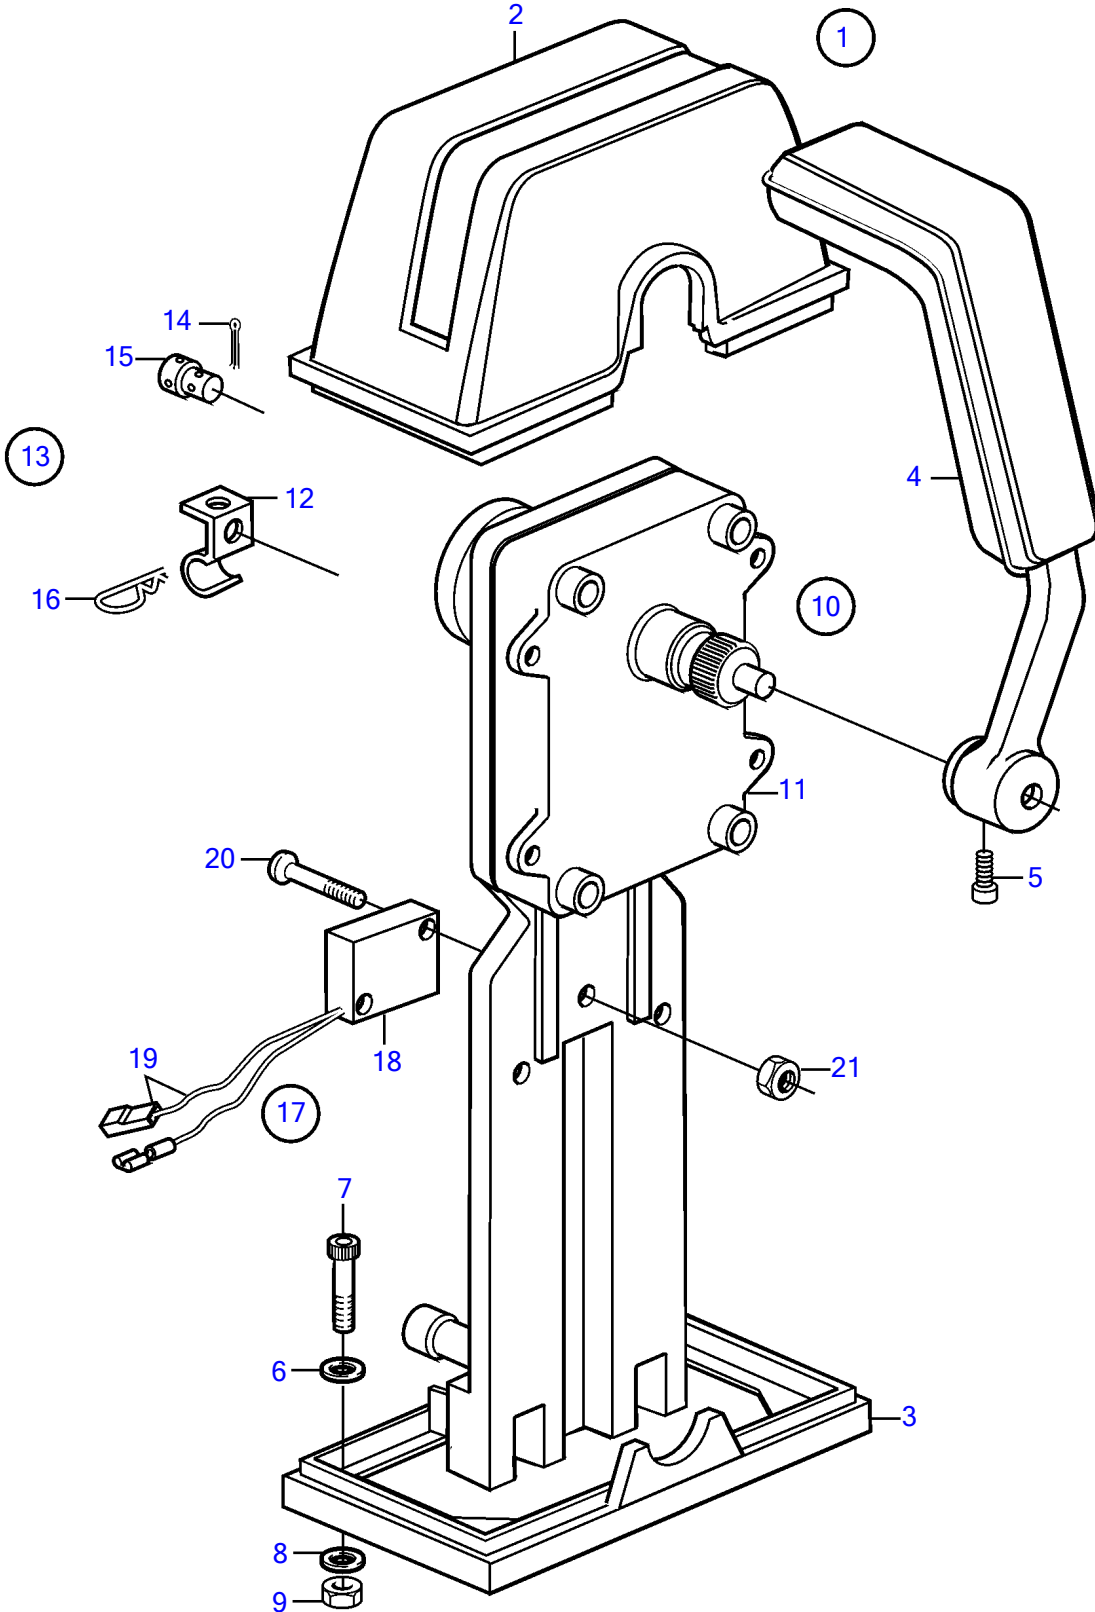

MD2010B, MD2020B, MD2030B, MD2040B

MD2010B, MD2020B, MD2030B, MD2040B

REF	PART NO.	QTY	DESCRIPTION	SEE SEC.	NOTES
1	851602	1	Mounting kit		For single installation.
2	850823	1	• Cover		
3	839474	1	• Plate		
4	839475	1	• Hand lever		
5	839693	1	• Lock screw		
6	940090	2	• Washer		
7	947671	4	• Hex. socket screw		
8	960138	4	• Washer		
9	955780	4	• Hexagon nut		
10	851600	1	Control		
11	(851666)	1	• Control mechanism		Obsolete part
12	853423	1	• Retainer		
13	(851712)	1	• Connector kit		Obsolete part
14	17253	2	• • Split pin		
15	839638	2	• • Cube		
16	852924	1	• • Clip		
17	855352	1	Neutral position con		
18	850200	1	• Toggle switch		
19		X	• • cables and terminals	1963	
20	946177	2	• Cross recessed screw		
21	947536	2	• Hexagon nut		

7746410-27-264

18507

Upd:2012-05-07

MD2010B, MD2020B, MD2030B, MD2040B, MS2L-D, MS2A-D, 120S-D, MS2B-R, MS2A-E, MS2L-E

VOLVO
PENTA