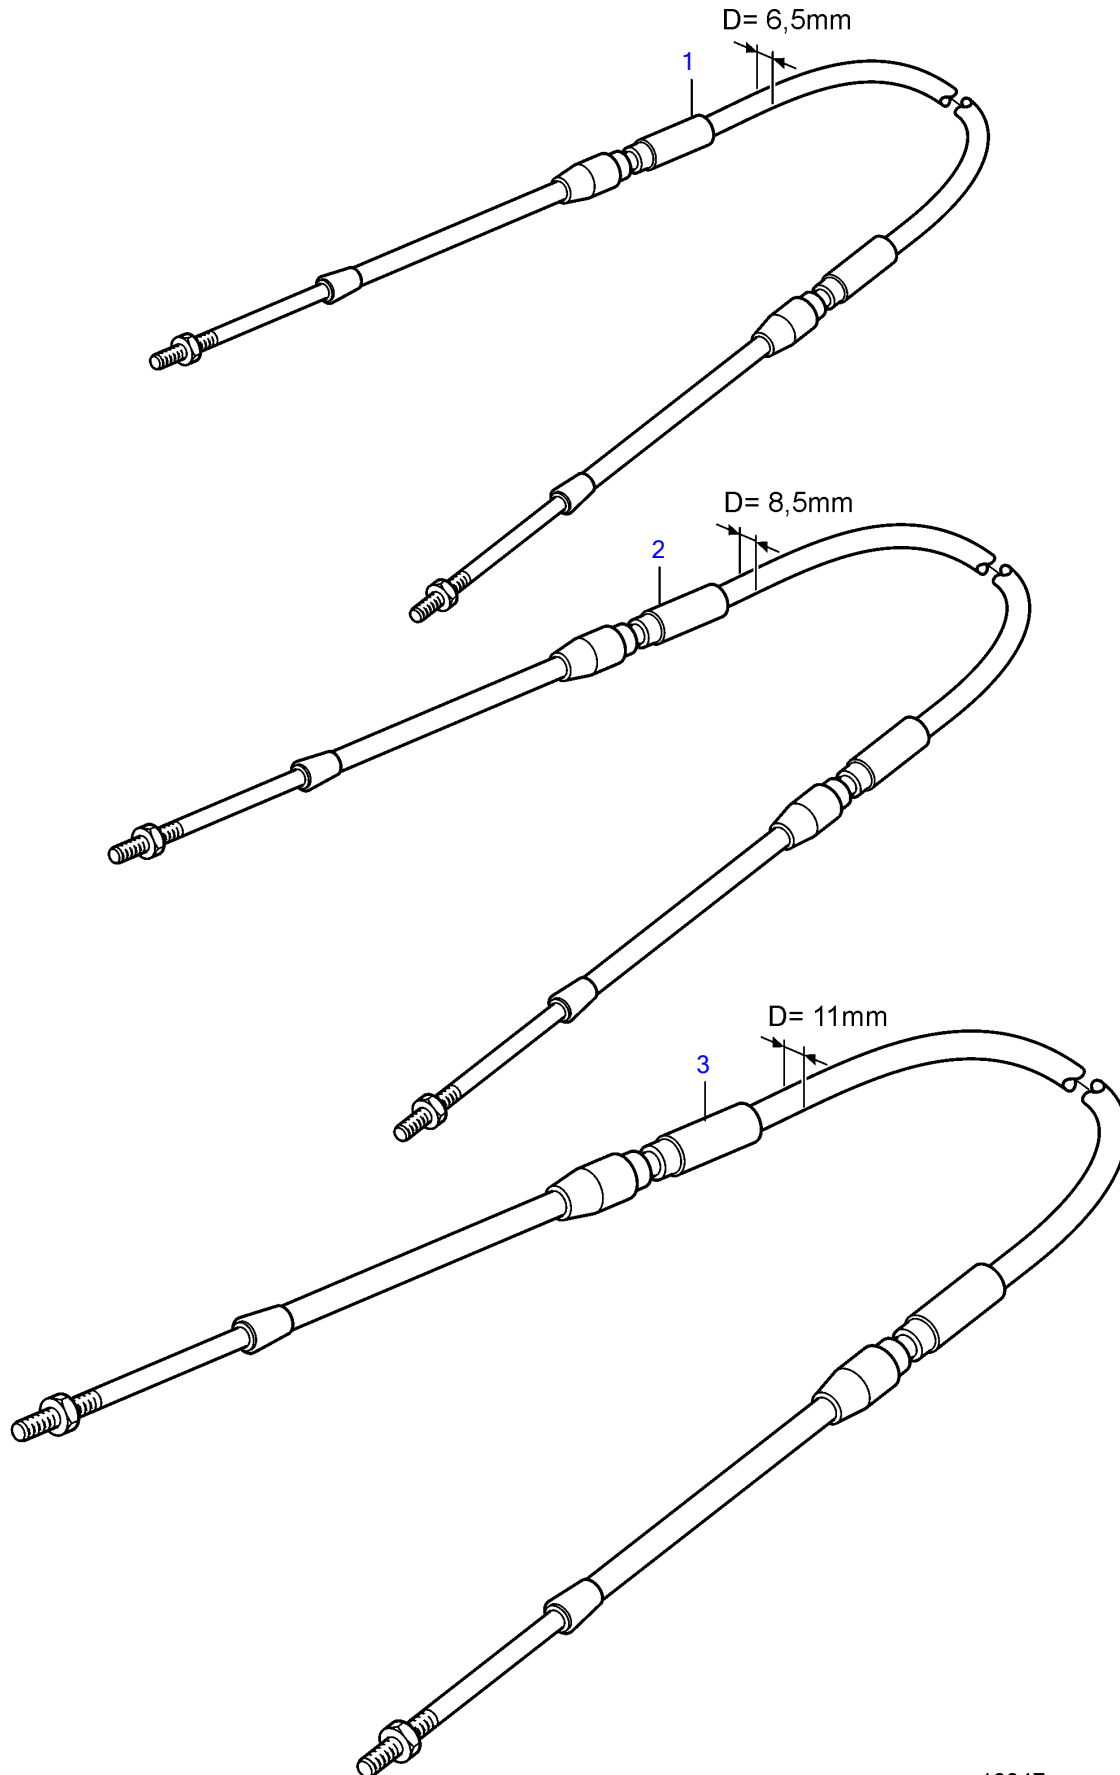

MD2010B, MD2020B, MD2030B, MD2040B

MD2010B, MD2020B, MD2030B, MD2040B

REF	PART NO.	QTY	DESCRIPTION	NOTES
1	1140131	1	Control cable	L=1250mm
	1140132	1	Control cable	L=1500mm
	1140133	1	Control cable	L=1750mm
	(1140134)	1	Control cable	Obsolete part, L=2000mm
	1140135	1	Control cable	L=2250mm
	(1140136)	1	Control cable	Obsolete part, L=2500mm
	(1140137)	1	Control cable	Obsolete part, L=2750mm
	(1140138)	1	Control cable	Obsolete part, L=3000mm
	1140139	1	Control cable	L=3250mm
	1140140	1	Control cable	L=3500mm
	(1140141)	1	Control cable	Obsolete part, L=3750mm
	(1140142)	1	Control cable	Obsolete part, L=4000mm
	(1140143)	1	Control cable	Obsolete part, L=4250mm
	(1140144)	1	Control cable	Obsolete part, L=4500mm
	1140145	1	Control cable	L=4750mm
	(1140146)	1	Control cable	Obsolete part, L=5000mm

7746410-27-231

18647

Upd:2012-05-07

MD2010B, MD2020B, MD2030B, MD2040B, MS2L-D, MS2A-D, 120S-D, MS2B-R, MS2A-E, MS2L-E

VOLVO
PENTA