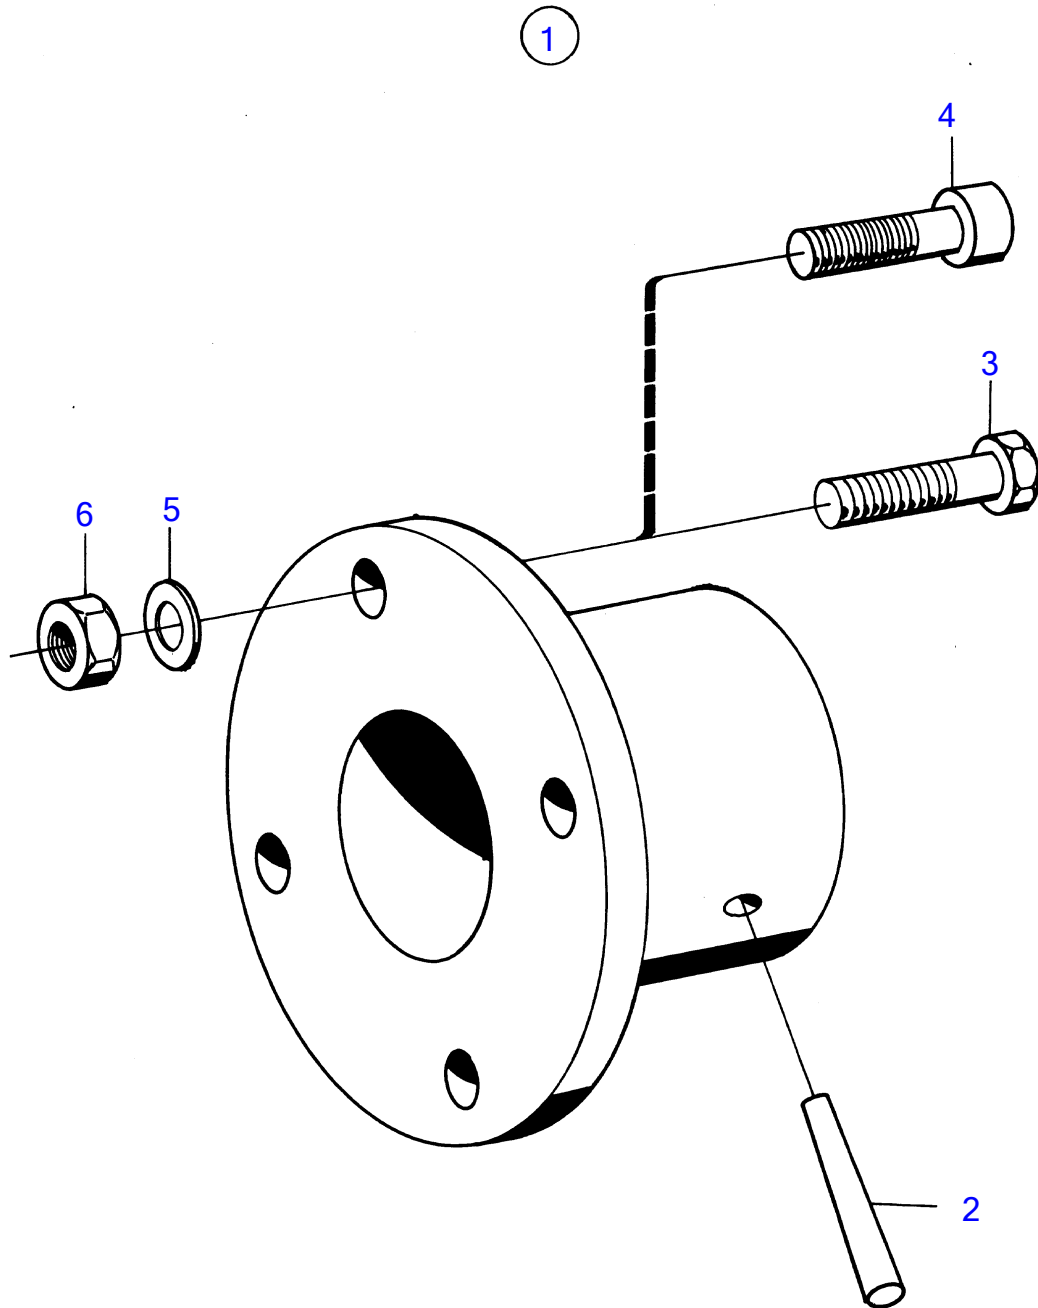

MD2010A, MD2020A, MD2030A, MD2040A

3232

MD2010A, MD2020A, MD2030A, MD2040A

REF	PART NO.	QTY	DESCRIPTION	NOTES
1	(806385)	1	Clutch flange	For 30mm propeller shaft., Obsolete part
2	907599	1	• Taper pin	
3	970949	4	• Hexagon screw	L=35mm (955319)
4	959239	4	• Hex. socket screw	L=30mm
5	941908	4	• Spring washer	
6	971071	4	• Hexagon nut	(955783)