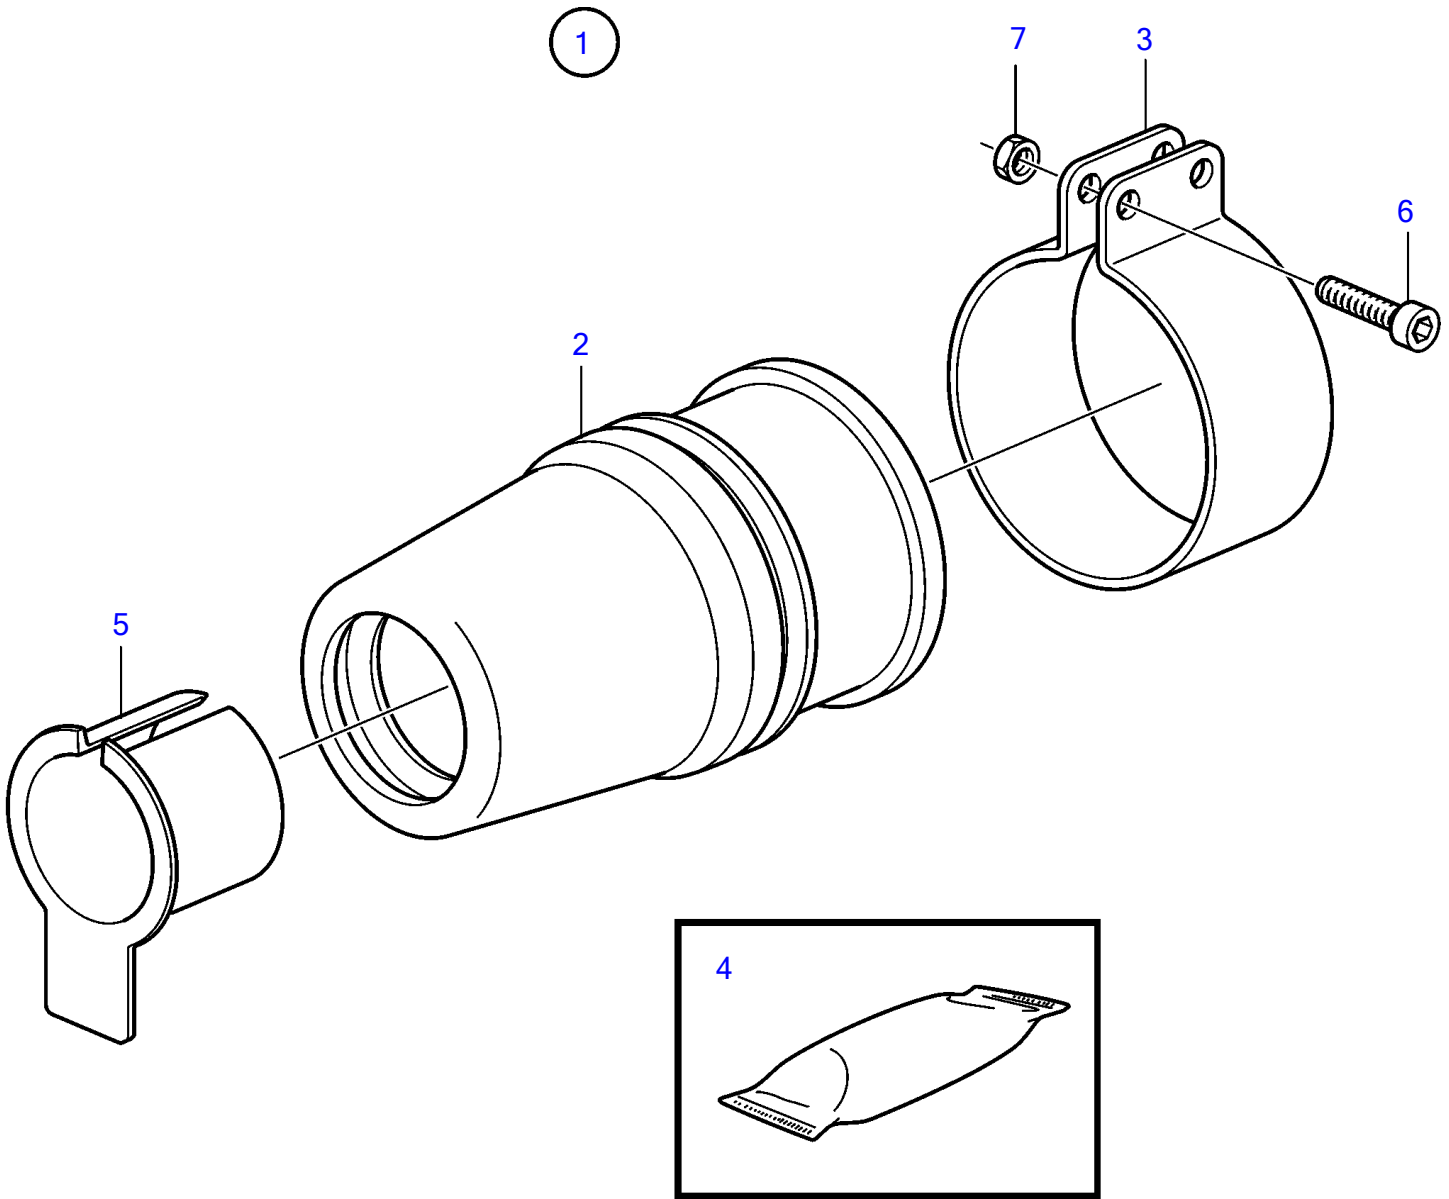

MD2010A, MD2020A, MD2030A, MD2040A

6147

MD2010A, MD2020A, MD2030A, MD2040A

REF	PART NO.	QTY	DESCRIPTION	SEE SEC.	NOTES
1	828422	1	Sealing		D=30mm
			Bulletin P-44-6-1	P-44-6-1-EN	Rubber Stuffing Box
2		1	• Sealing sleeve		
3	828418	1	• Clamp		
4	828250	1	• Lubricating grease		
			Bulletin P-18-4-6	P-18-4-6-EN	Water resistant grease for grease gun
5		1	• Sleeve		
6	963684	2	• Hex. socket screw		
7	966170	2	• Lock nut		