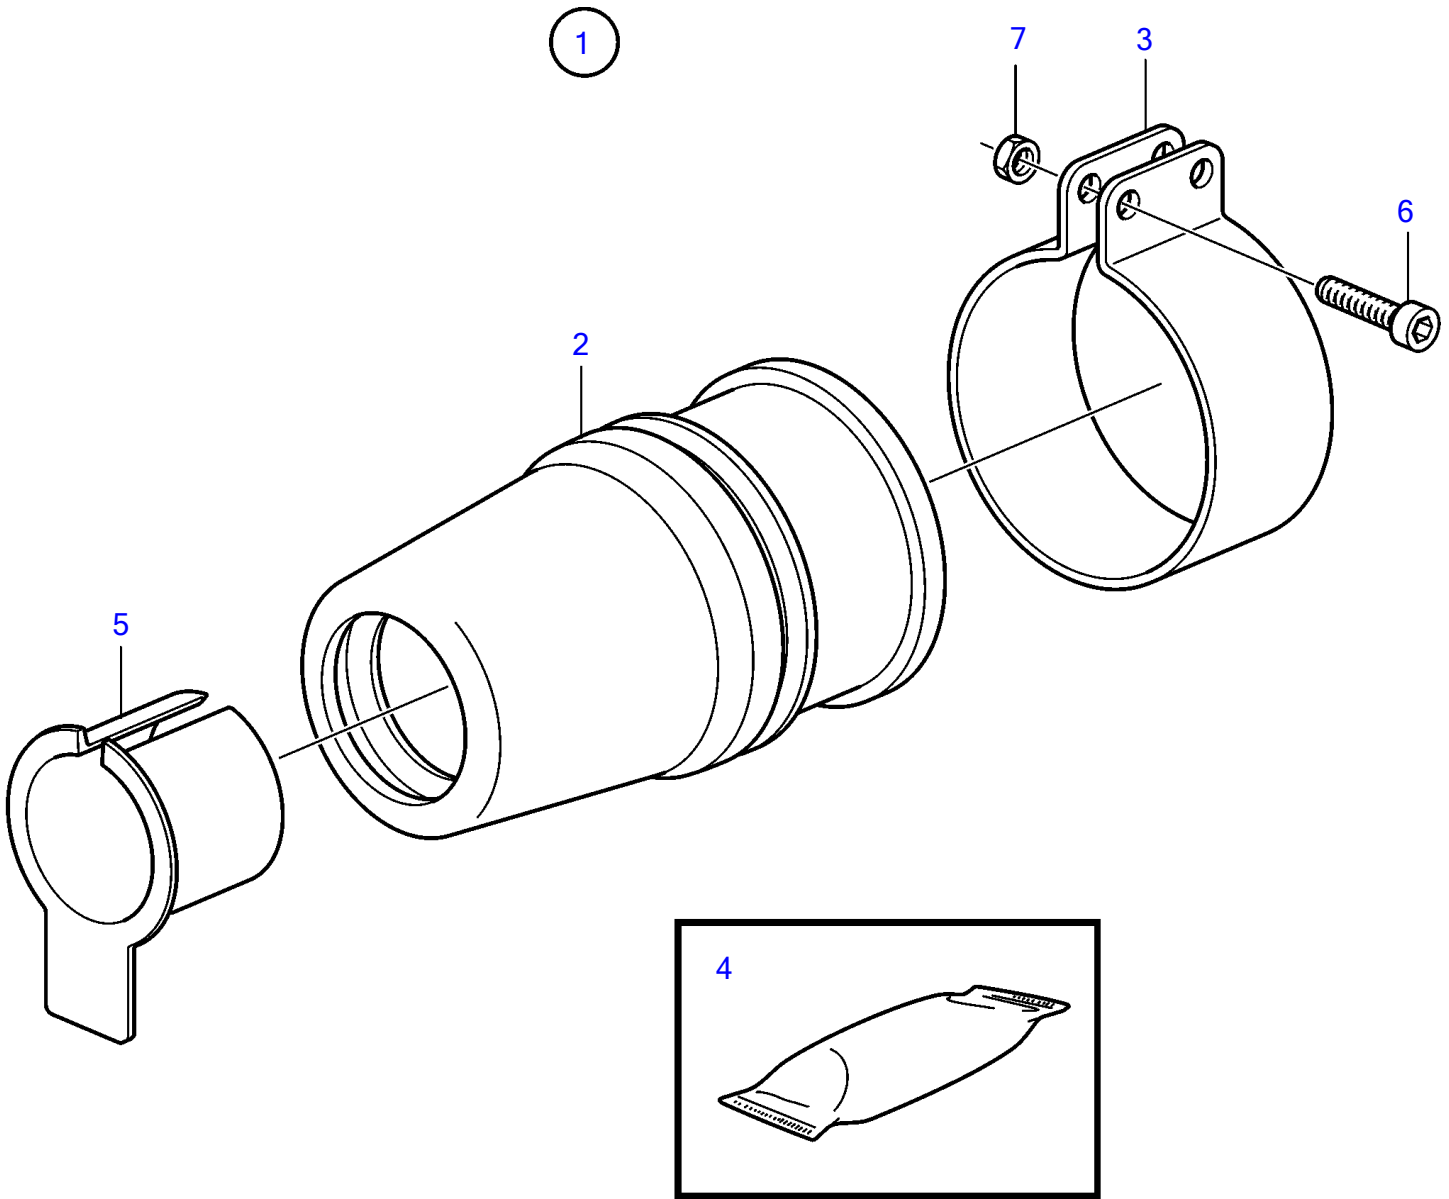

MD2010A, MD2020A, MD2030A, MD2040A

6147

MD2010A, MD2020A, MD2030A, MD2040A

REF	PART NO.	QTY	DESCRIPTION	SEE SEC.	NOTES
1	828254	1	Sealing • Bulletin P-44-6-1	P-44-6-1-EN	D=25mm Rubber Stuffing Box
2		1	• Sealing sleeve		
3	828142	1	• Clamp		
4	828250	1	• Lubricating grease • Bulletin P-18-4-6	P-18-4-6-EN	Water resistant grease for grease gun
5		1	• Sleeve		
6	963684	2	• Hex. socket screw		
7	966170	2	• Lock nut		