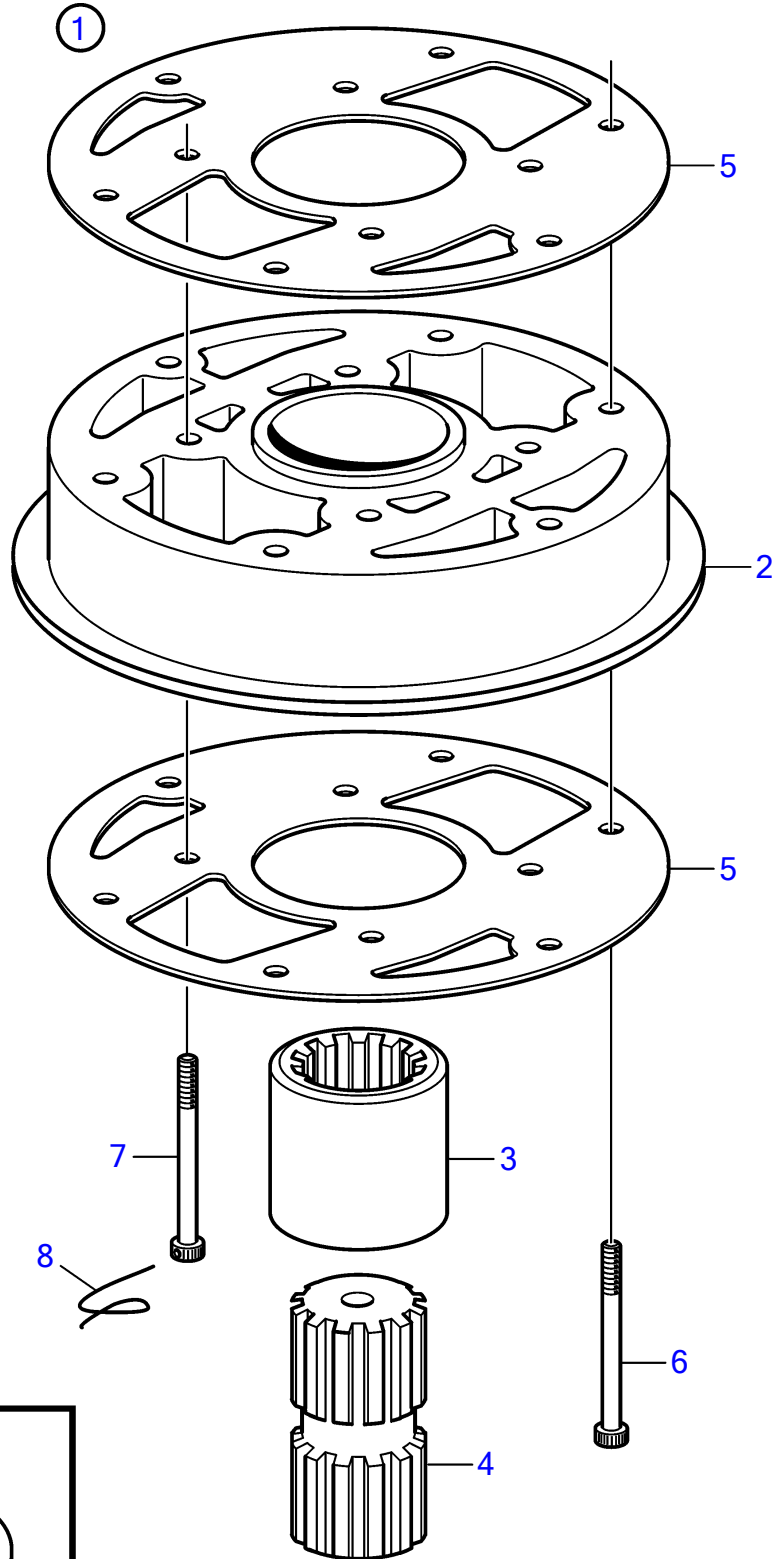

MD2010A, MD2020A, MD2030A, MD2040A

MD2010A, MD2020A, MD2030A, MD2040A

REF	PART NO.	QTY	DESCRIPTION	NOTES
1	854173	1	Extension kit	L=51mm repl by 3858780
	3858780	1	Extension kit	L=51mm
2		1	• Extension bar	
3	852442	1	• Splined sleeve	For 854172, 854173
	875183	1	Splined sleeve	For 3858780, 3858781
4	852443	1	• Extension shaft	
5	3856834	2	• Gasket	(853892)
6	967686	4	• Hex. socket screw	L=90mm
	851858	4	• Hex. socket screw	L=90mm
	852688	4	• Hex. socket screw	L=105mm
7	967687	2	• • Hex. socket screw	L=110mm
8	852668	1	• • Locking wire	(852669)
9	948298	X	• • Shim	TH=0.10mm
	948299	X	• • Shim	TH=0.15mm
	948300	X	• • Shim	TH=0.35mm